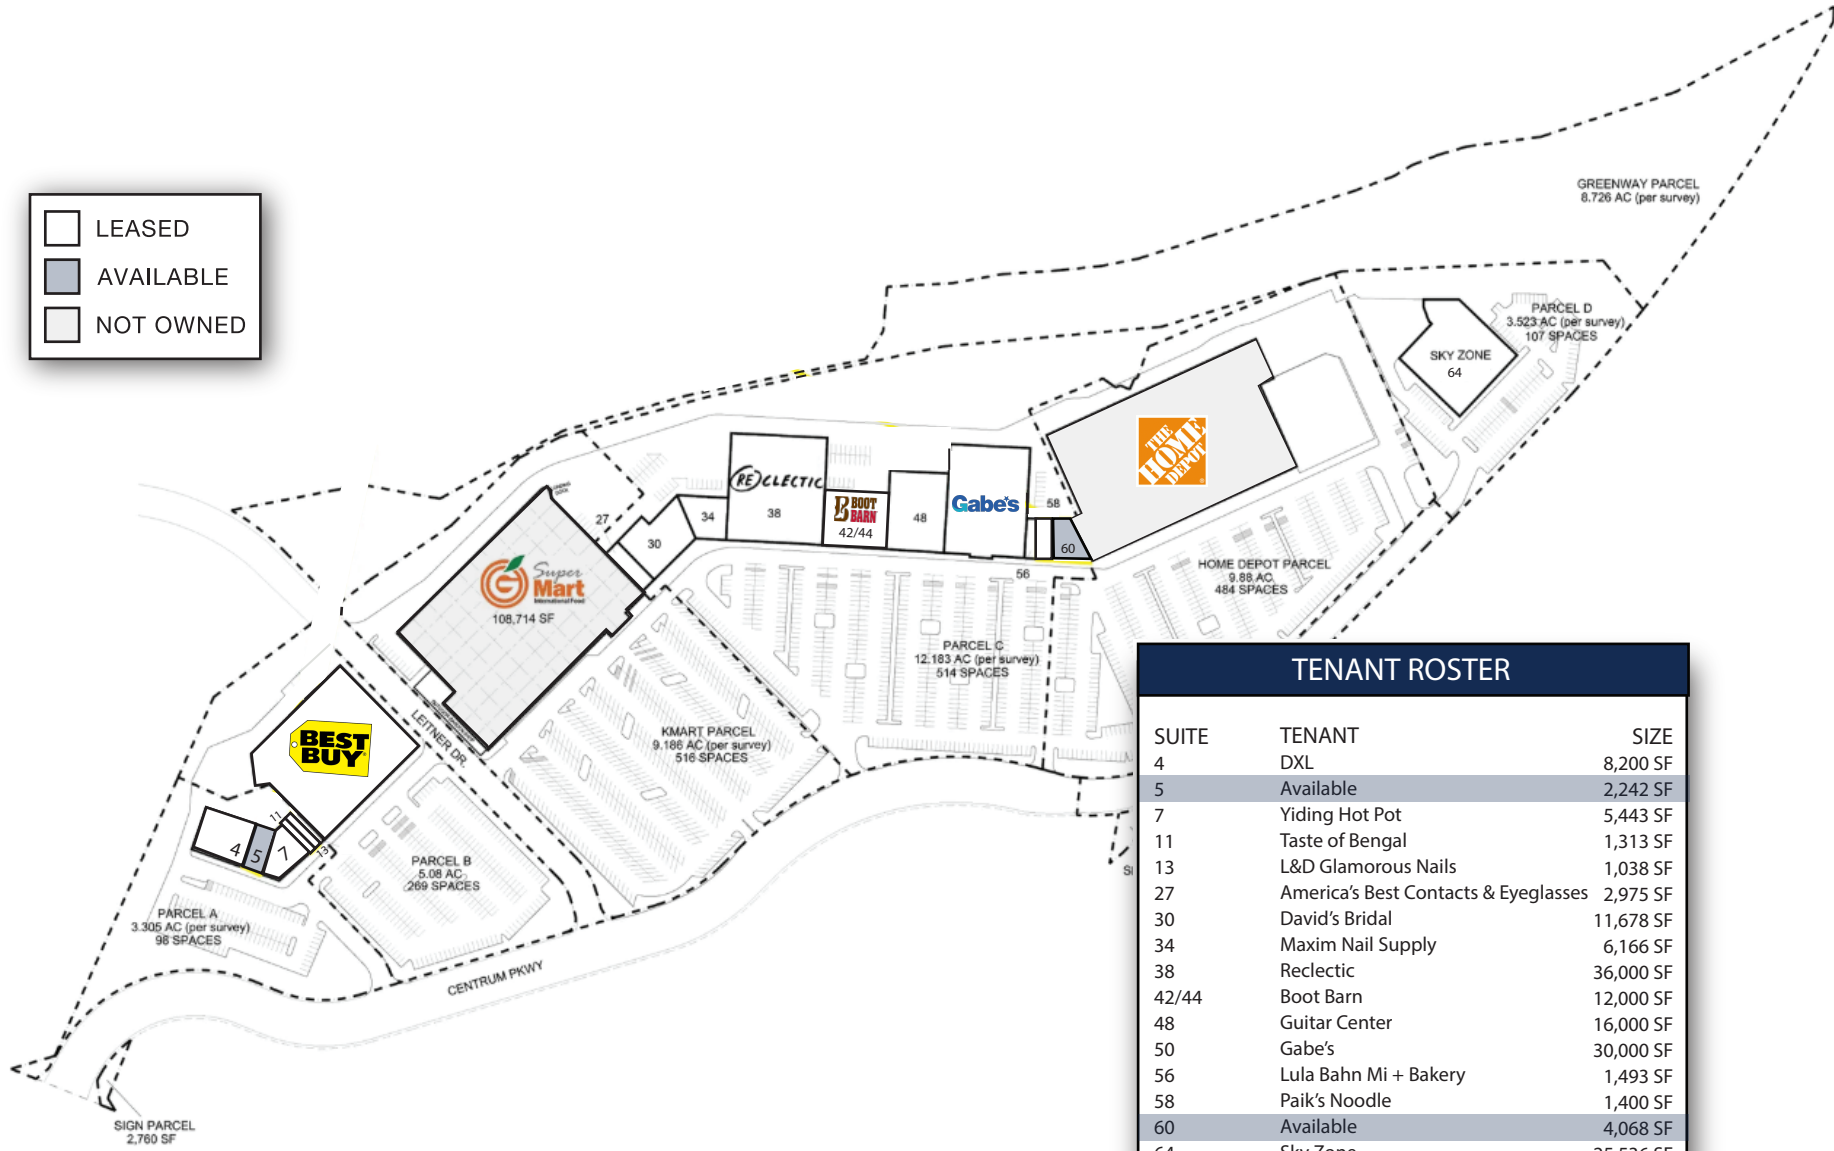

	LEASED
	AVAILABLE
	NOT OWNED

TENANT ROSTER		
SUITE	TENANT	SIZE
4	DXL	8,200 SF
5	Available	2,242 SF
7	Yiding Hot Pot	5,443 SF
11	Taste of Bengal	1,313 SF
13	L&D Glamorous Nails	1,038 SF
27	America's Best Contacts & Eyeglasses	2,975 SF
30	David's Bridal	11,678 SF
34	Maxim Nail Supply	6,166 SF
38	Relectic	36,000 SF
42/44	Boot Barn	12,000 SF
48	Guitar Center	16,000 SF
50	Gabe's	30,000 SF
56	Lula Bahn Mi + Bakery	1,493 SF
58	Paik's Noodle	1,400 SF
60	Available	4,068 SF
64	Sky Zone	25,536 SF