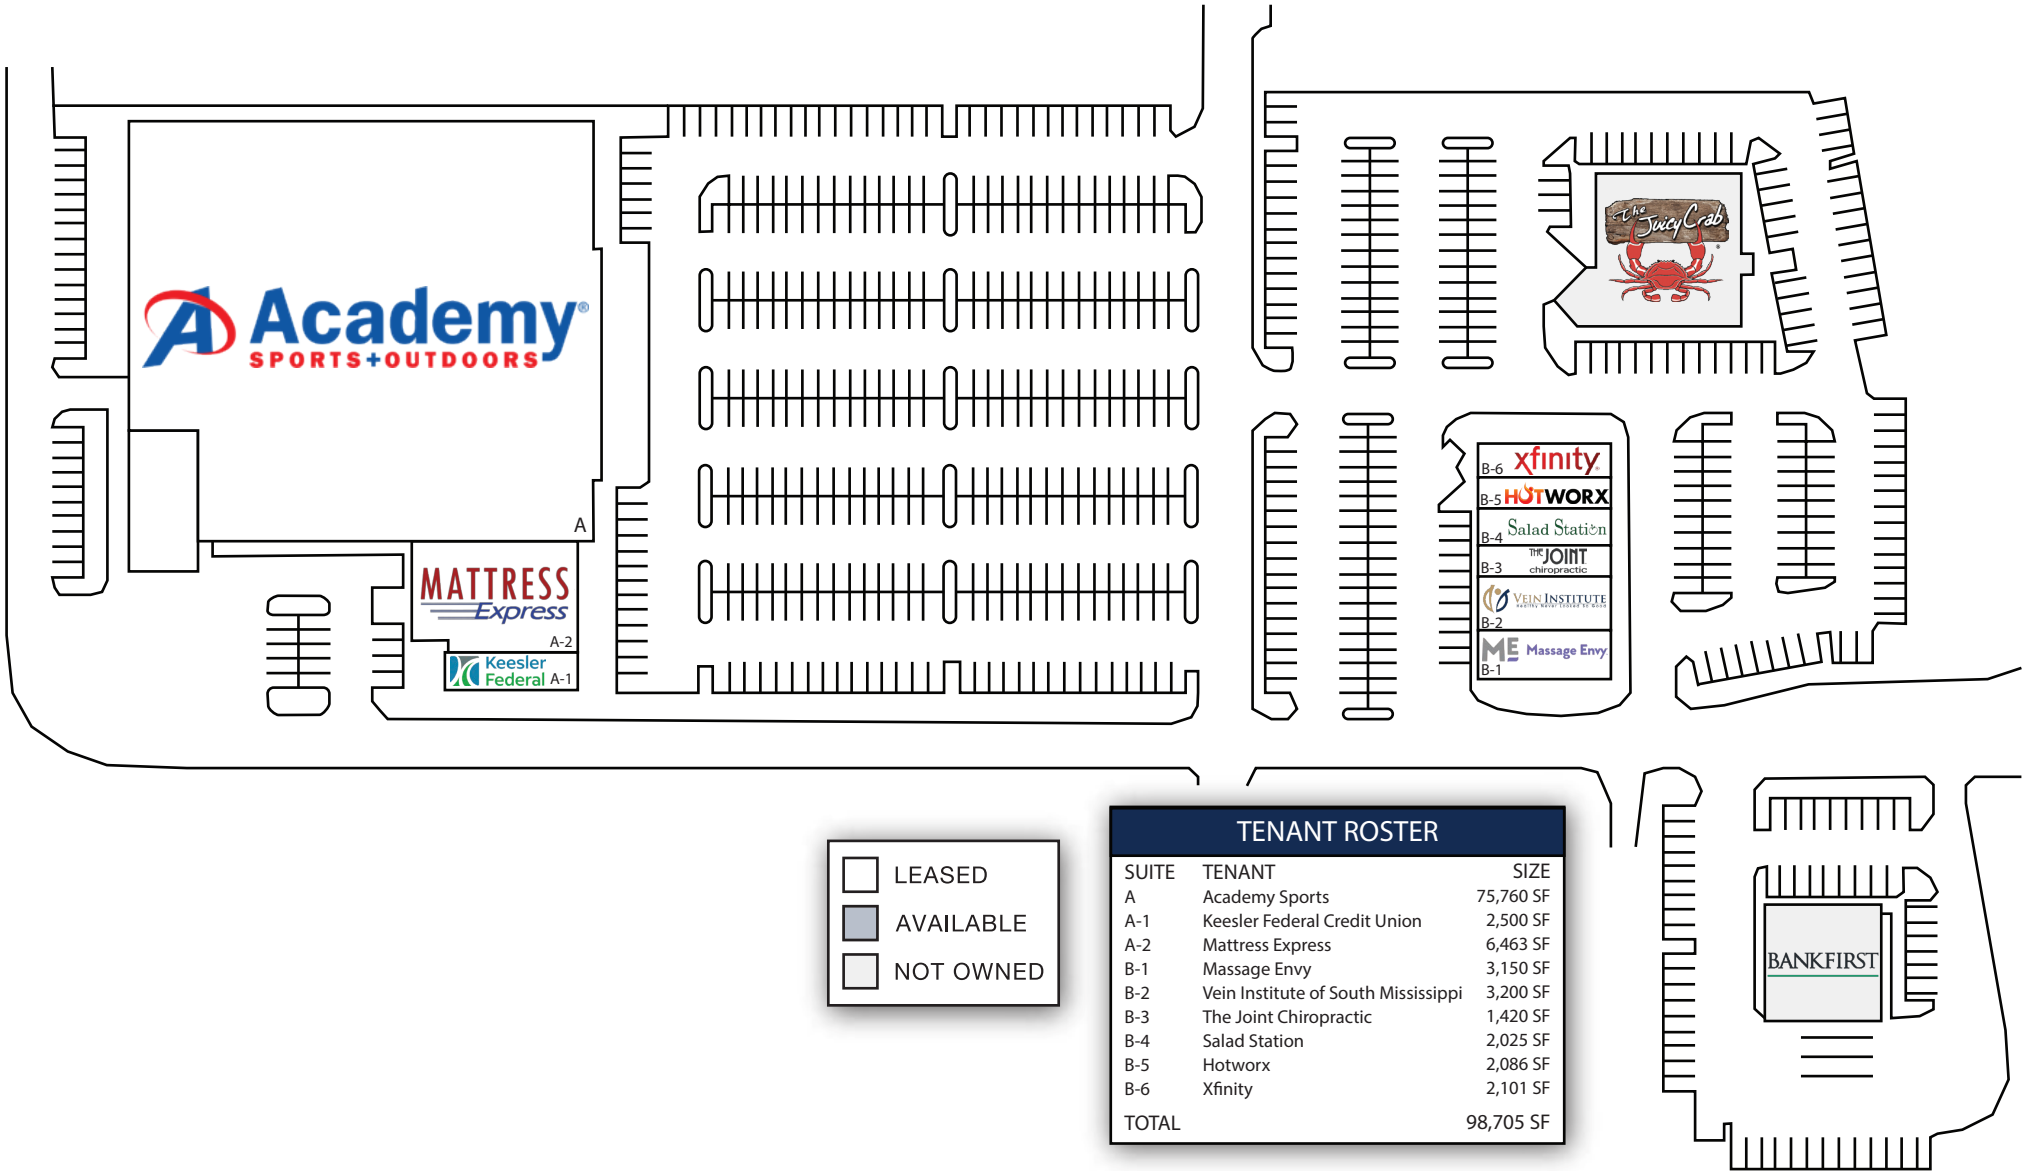

# The Ridge at Turtle Creek

6169-6175 US-98, Hattiesburg, MS

<input type="checkbox"/>	LEASED
<input checked="" type="checkbox"/>	AVAILABLE
<input type="checkbox"/>	NOT OWNED

TENANT ROSTER		
SUITE	TENANT	SIZE
A	Academy Sports	75,760 SF
A-1	Keesler Federal Credit Union	2,500 SF
A-2	Mattress Express	6,463 SF
B-1	Massage Envy	3,150 SF
B-2	Vein Institute of South Mississippi	3,200 SF
B-3	The Joint Chiropractic	1,420 SF
B-4	Salad Station	2,025 SF
B-5	Hotworx	2,086 SF
B-6	Xfinity	2,101 SF
TOTAL		98,705 SF