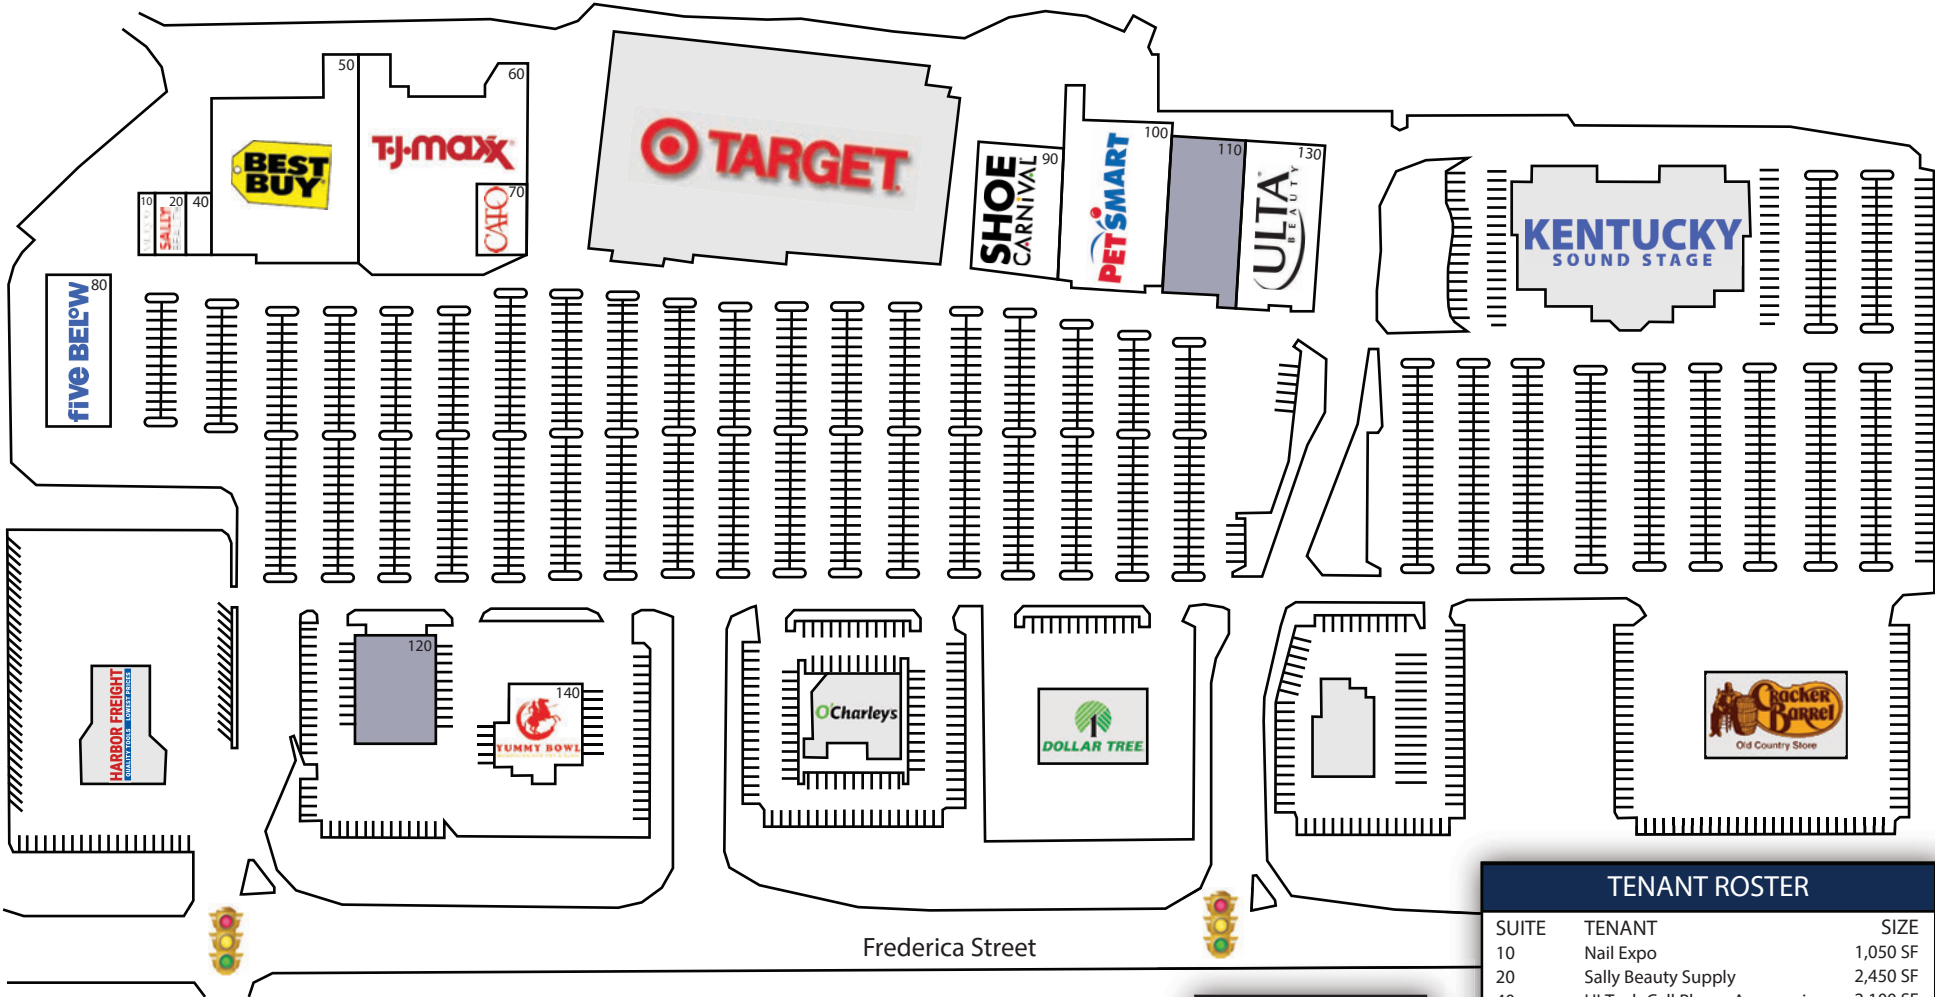

Owensboro Town Center

5101-5241 Frederica Street, Owensboro, KY

TENANT ROSTER		
SUITE	TENANT	SIZE
10	Nail Expo	1,050 SF
20	Sally Beauty Supply	2,450 SF
40	Hi Tech Cell Phone Accessories	2,100 SF
50	Best Buy	32,425 SF
60	TJ Maxx	29,409 SF
70	CATO	5,250 SF
80	Five Below	9,000 SF
90	Shoe Carnival	12,000 SF
100	PetSmart	23,197 SF
110	Available	13,560 SF
120	Available	7,500 SF
130	Ulta	13,500 SF
140	Yummy Bowl	5,222 SF
TOTAL		156,663 SF

LEASED

AVAILABLE

NOT OWNED