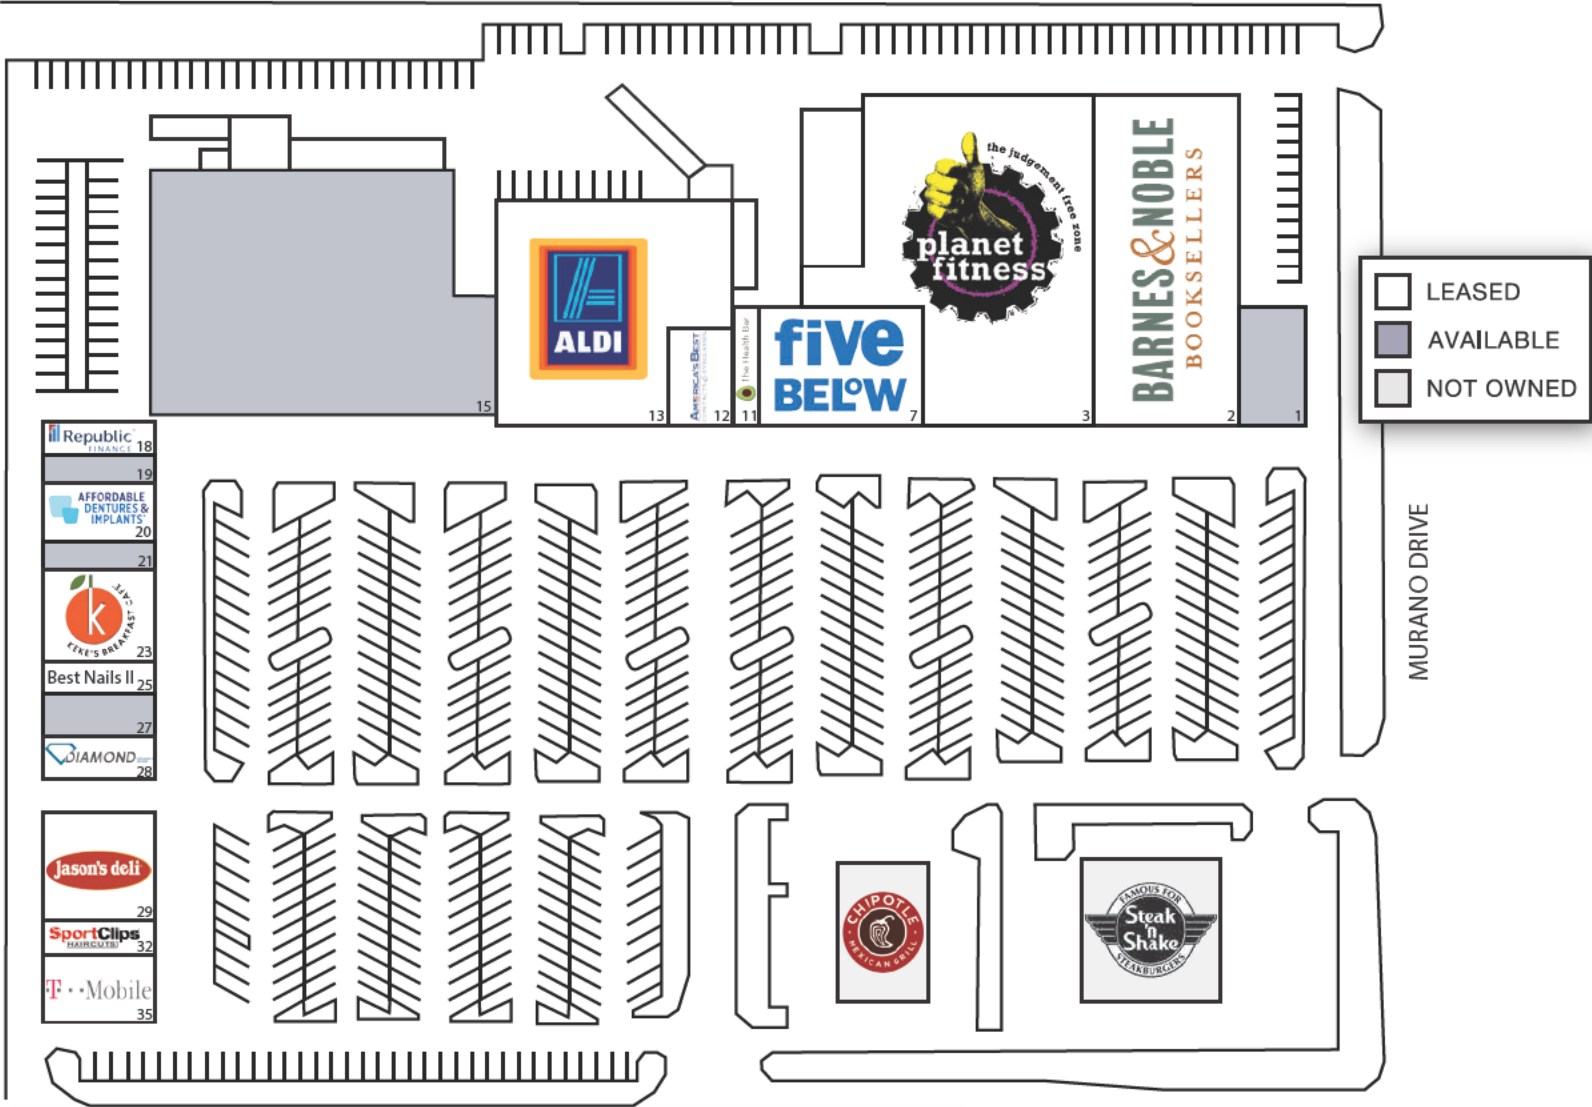

Shoppes of West Melbourne

1501 West New Haven Avenue, West Melbourne, FL

TENANT ROSTER		
SUITE	TENANT	SIZE
1	Available	3,200 SF
2	Barnes & Noble	21,000 SF
3	Planet Fitness	26,274 SF
7	Five Below	7,815 SF
11	The Health Bar	1,125 SF
12	America's Best	3,313 SF
13	Aldi	19,187 SF

TENANT ROSTER		
SUITE	TENANT	SIZE
15	Available	35,759 SF
18	Republic Finance	1,400 SF
19	Available	1,400 SF
20	Affordable Dentures	2,800 SF
21	Available	1,400 SF
23	Keke's Breakfast	4,200 SF
25	Best Nails II	1,400 SF

TENANT ROSTER		
SUITE	TENANT	SIZE
27	Available	2,240 SF
28	Diamond Brokers	1,960 SF
29	Jason's Deli	5,050 SF
32	Sport Clips	1,410 SF
35	T-Mobile	3,600 SF
TOTAL		144,533 SF