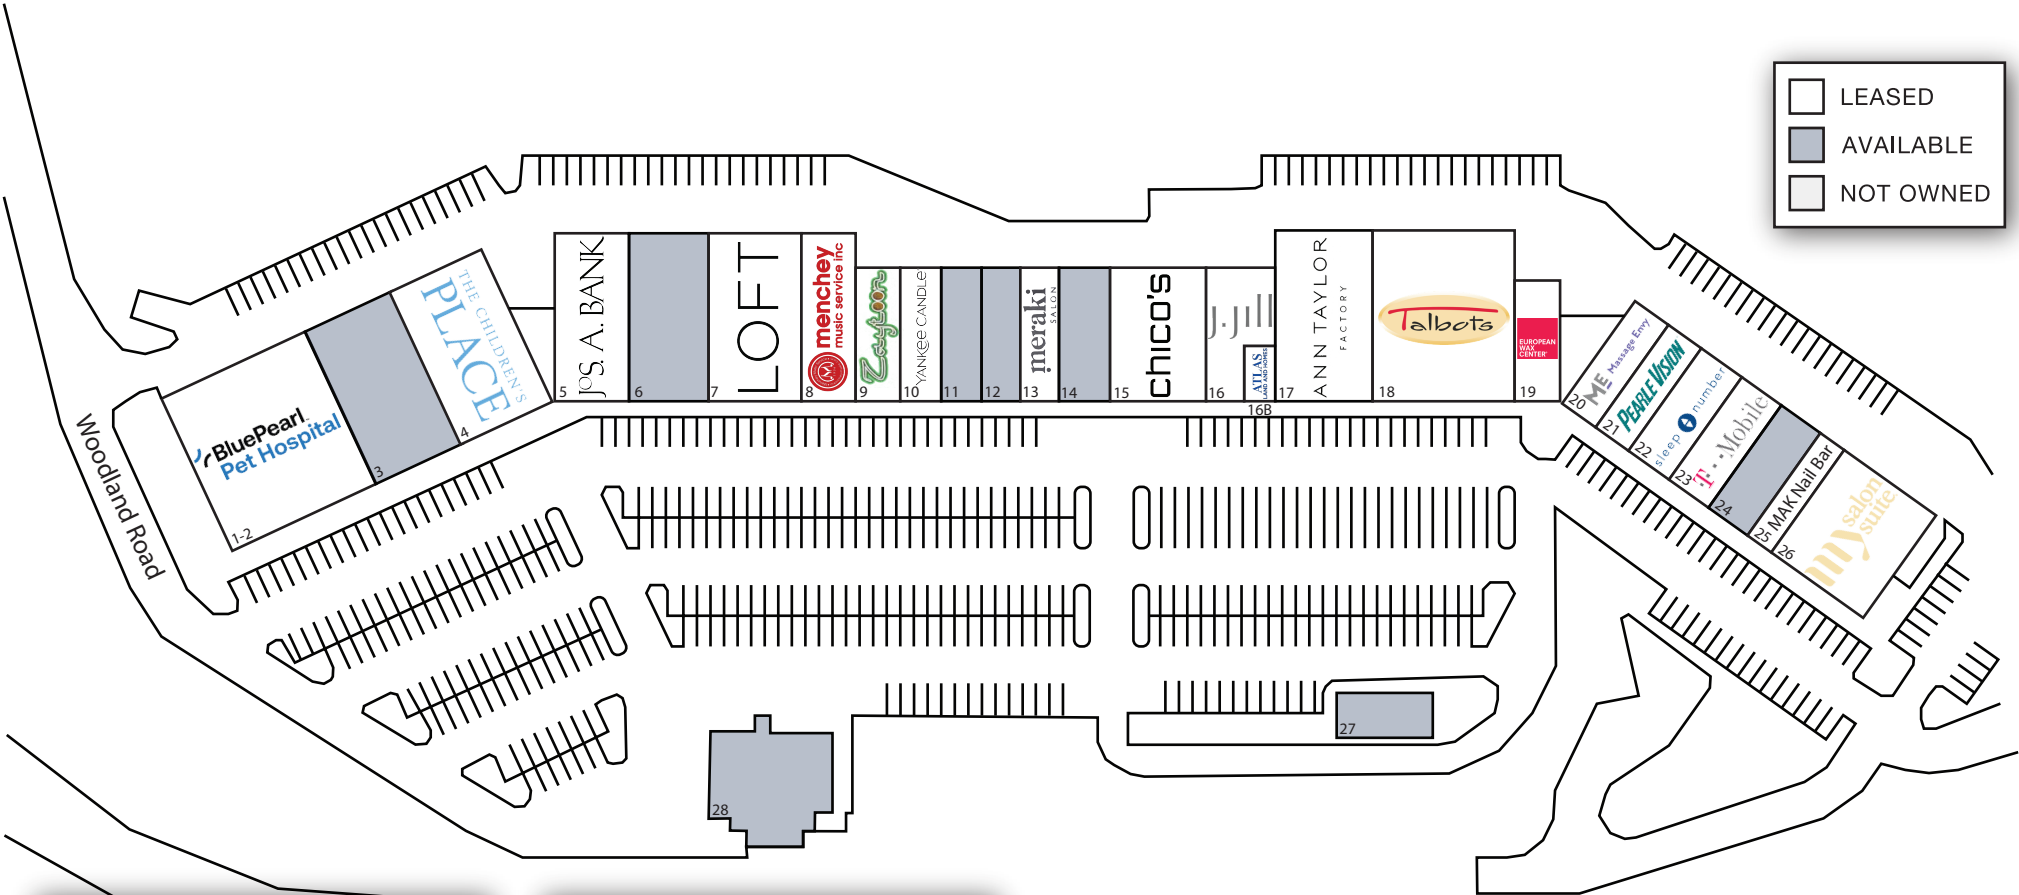

Shoppes at Wyomissing

700 Woodland Road, Wyomissing, PA

TENANT ROSTER		
SUITE	TENANT	SIZE
1-2	BluePearl Pet Hospital	11,846 SF
3	Available	4,018 SF
4	The Children's Place	6,017 SF
5	Jos. A. Bank	4,197 SF
6	Available	5,303 SF
7	Ann Taylor Loft	5,514 SF
8	Menchey Music	3,395 SF
9	Zaytoon Grill	2,067 SF
10	Yankee Candle	2,067 SF
11	Available	1,980 SF
12	Available	2,000 SF
13	Meraki Salon	1,475 SF
14	Available	2,898 SF
15	Chico's	4,406 SF
16	J.Jill	3,285 SF

TENANT ROSTER		
SUITE	TENANT	SIZE
16B	Atlas Land and Homes	782 SF
17	Ann Taylor Factory	5,360 SF
18	Talbots	9,028 SF
19	European Wax	1,470 SF
20	Massage Envy	2,488 SF
21	Pearle Vision	2,016 SF
22	Select Comfort	2,515 SF
23	T-Mobile	2,360 SF
24	Available	2,360 SF
25	Mak Nail Bar & Organic Spa	1,180 SF
26	My Salon Suite	5,986 SF
27	Available	1,800 SF
28	Available	5,223 SF
TOTAL		95,036 SF

State Route 222 Ramp