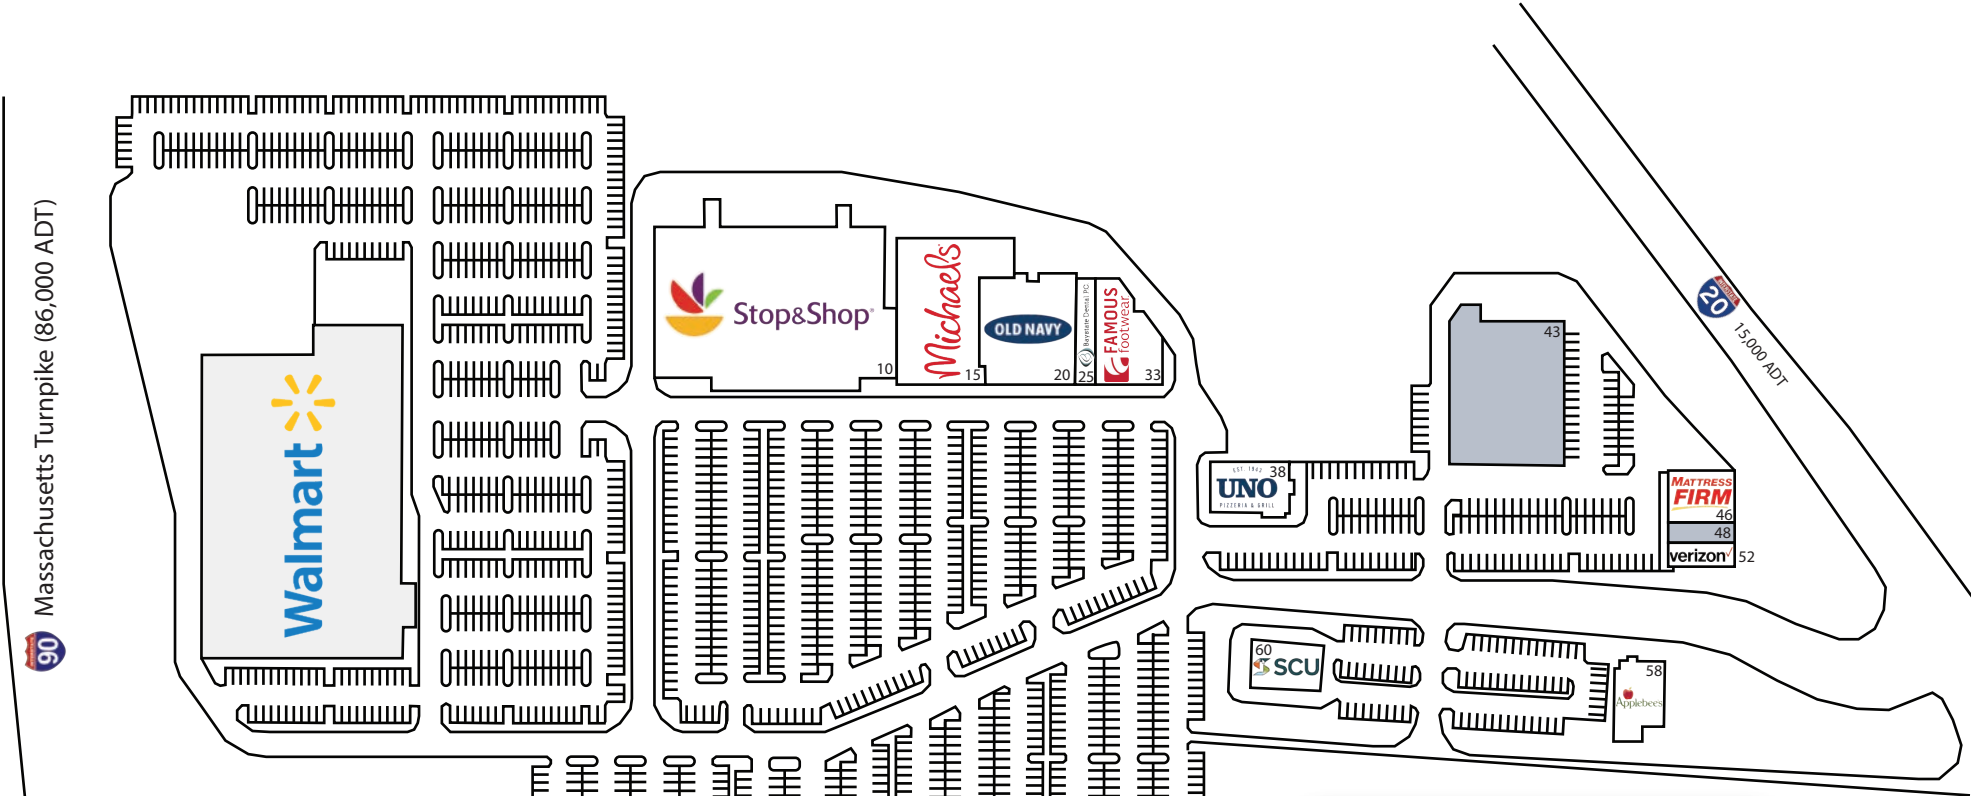

The Center at Hobbs Brook

100 Charlton Road, Sturbridge, MA

LEASED
 AVAILABLE
 NOT OWNED

TENANT ROSTER		
SUITE	TENANT	SIZE
10	Stop & Shop	57,769 SF
15	Michaels	19,775 SF
20	Old Navy	15,256 SF
22	Five Below	8,847 SF
25	Baystate Dental	3,025 SF
33	Famous Footwear	8,305 SF
38	Pizzeria Uno	6,000 SF
43	Available	23,942 SF
46	Mattress Firm	5,162 SF
48	Available	1,720 SF
52	Verizon Wireless	2,580 SF
58	Applebees	5,083 SF
60	Southbridge Credit Union	3,500 SF
70	Petco	10,651 SF
75	Marshalls	30,000 SF
80	Entertainment Luxury Cinemas	29,000 SF
TOTAL		230,615 SF