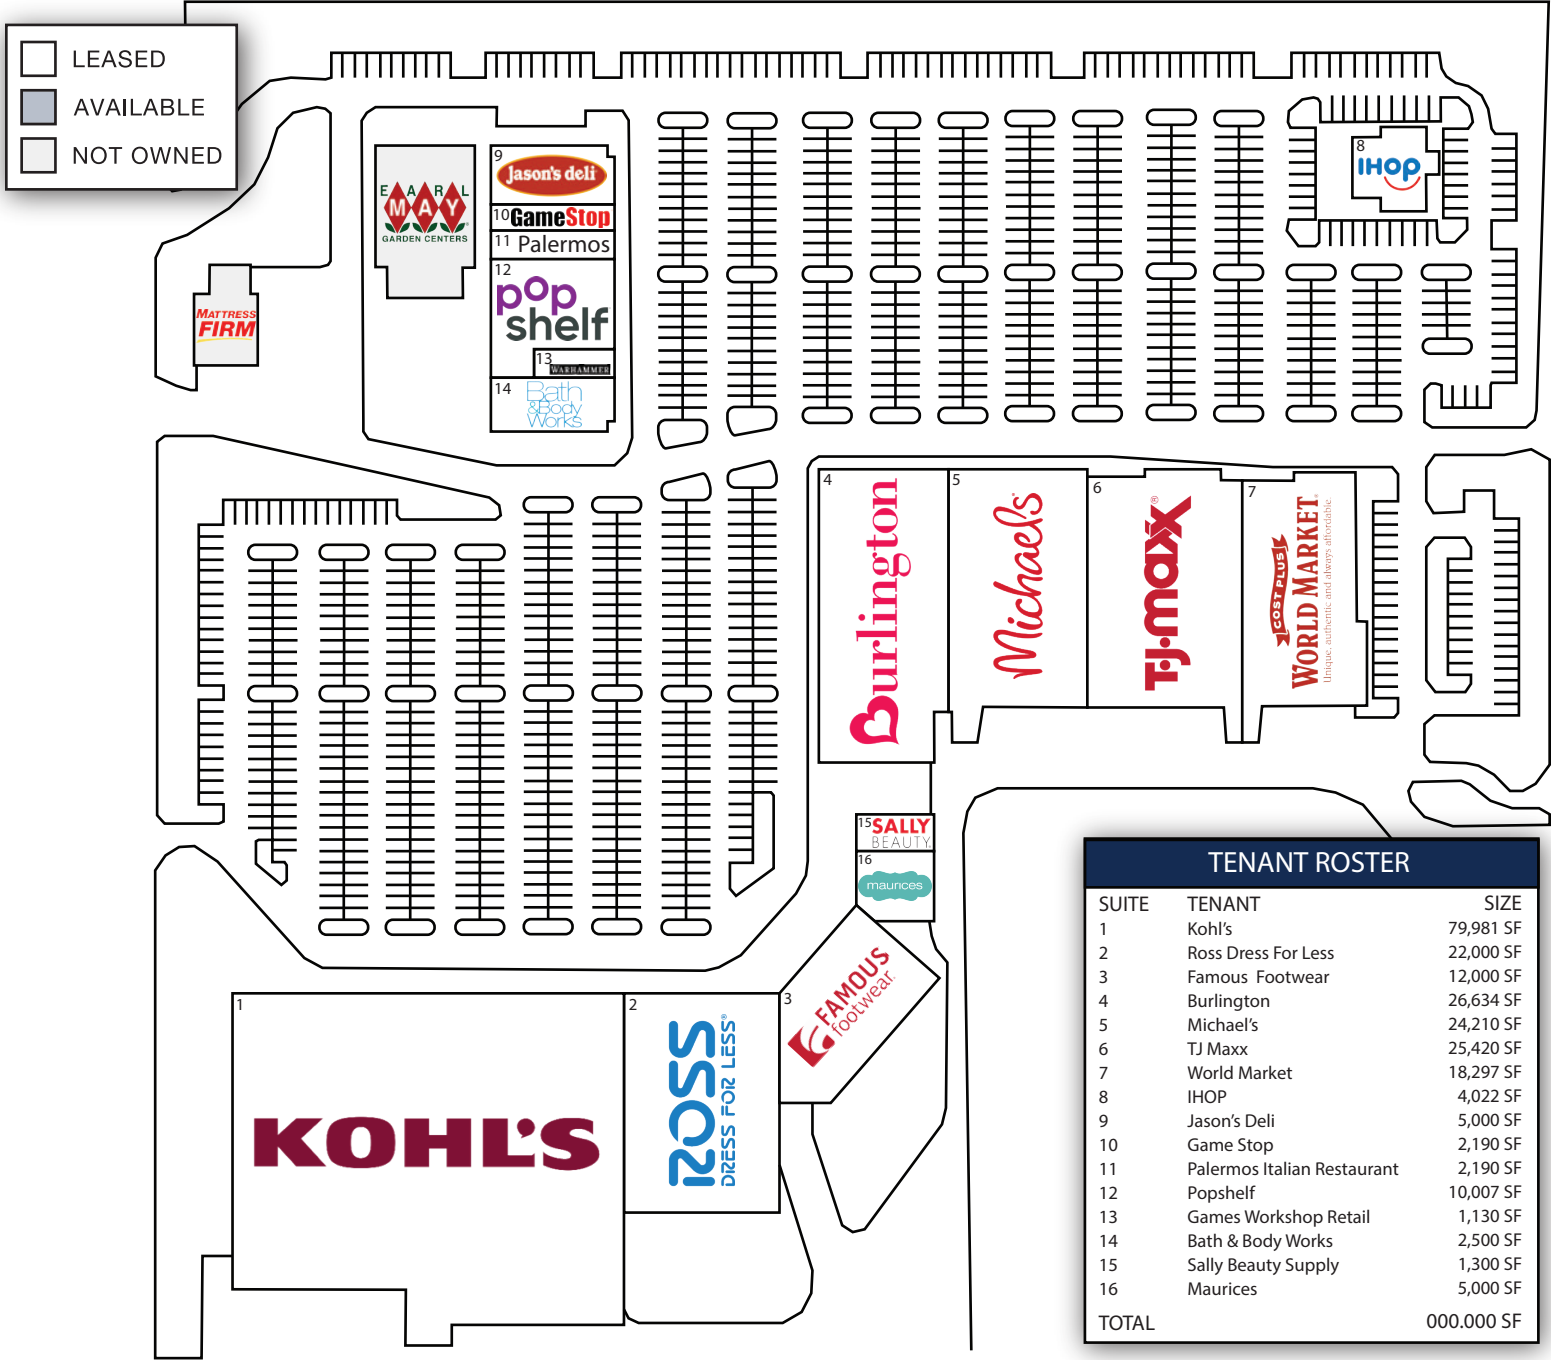

Pine Ridge Plaza

3106-3240 Iowa Street, Lawrence, KS

LEASED
 AVAILABLE
 NOT OWNED

TENANT ROSTER		
SUITE	TENANT	SIZE
1	Kohl's	79,981 SF
2	Ross Dress For Less	22,000 SF
3	Famous Footwear	12,000 SF
4	Burlington	26,634 SF
5	Michael's	24,210 SF
6	TJ Maxx	25,420 SF
7	World Market	18,297 SF
8	IHOP	4,022 SF
9	Jason's Deli	5,000 SF
10	Game Stop	2,190 SF
11	Palermos Italian Restaurant	2,190 SF
12	Popshelf	10,007 SF
13	Games Workshop Retail	1,130 SF
14	Bath & Body Works	2,500 SF
15	Sally Beauty Supply	1,300 SF
16	Maurices	5,000 SF
TOTAL		800,000 SF