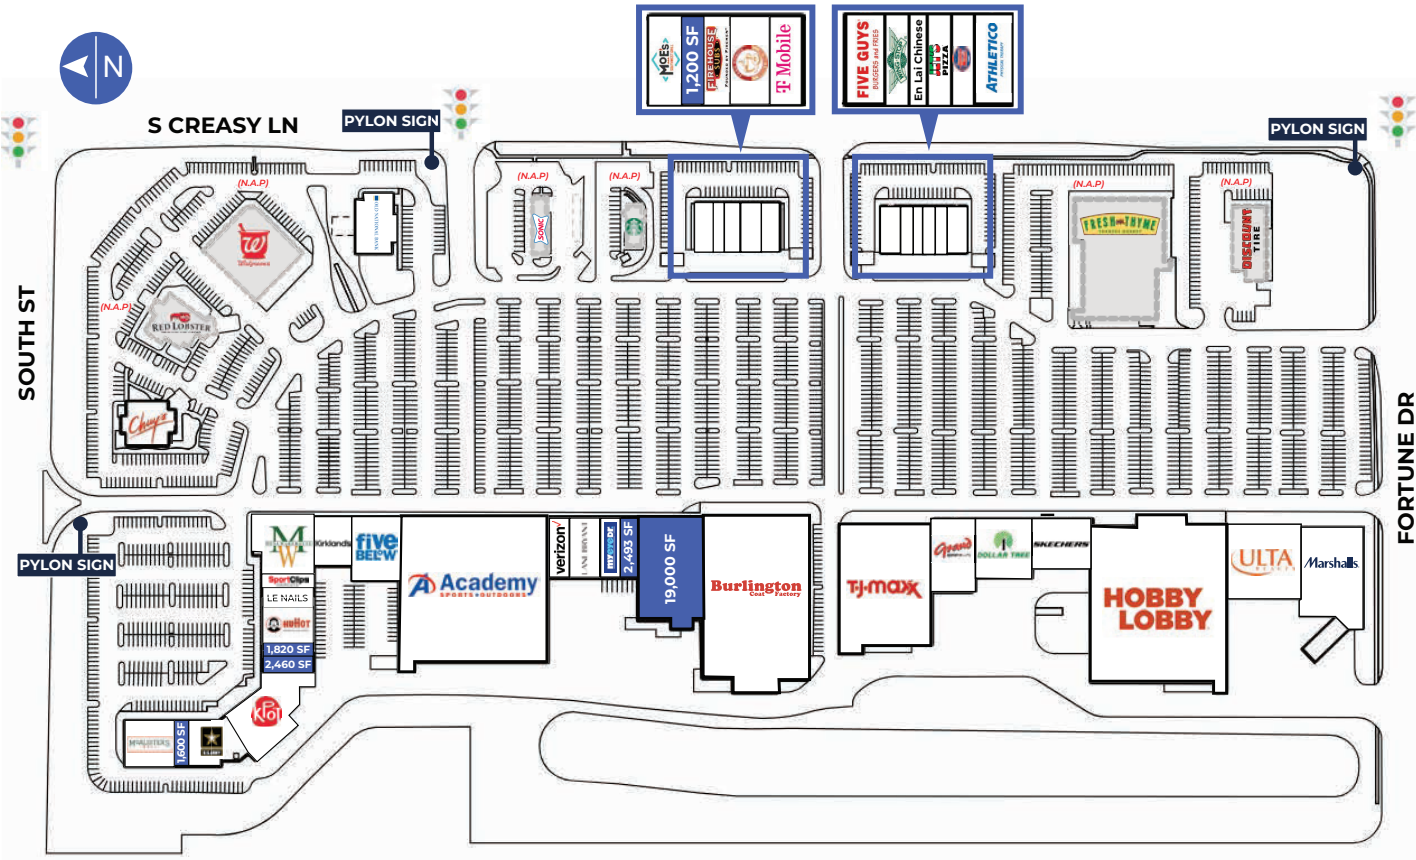

# Lafayette Pavilions

100 S. Creasy Lane, Lafayette, IN

SUITE	TENANT	SF
1000	McAllister's	
1020	AVAILABLE	1,600
1040	U.S. Army	
1100	KPOT Korean BBQ	
1210	AVAILABLE	2,460
1220	AVAILABLE	1,820
1240	HuHot Mongolian Grill	
1270	LE Nails	
1280	Sports Clips	
1300	Men's Wearhouse	
1330	Kirkland's	
1360	Five Below	
1400	Academy Sports	
1500	Verizon Wireless	
1510	Lane Bryant	
1530	MyEyeDr.	
1540	AVAILABLE	2,493
1550	AVAILABLE	19,000
1600	Burlington	

SUITE	TENANT	SF
1700	Moe's Southwest Grill	
1710	AVAILABLE	1,200
1720	Firehouse Subs	
1730	Pana Donuts	
1750	T-Mobile	

SUITE	TENANT	SF
2100	Five Guys	
2120	Wingstop	
2130	En Lai Chinese	
2140	Jets Pizza	
2150	Jersey Mikes	
2160	Athletico Physical	

SUITE	TENANT	SF
2000	TJ Maxx	
2010	Grand Appliance & TV	
2020	Dollar Tree	
2040	Skechers	
2090	Hobby Lobby	
3000	Marshalls	
3200	Ulta	