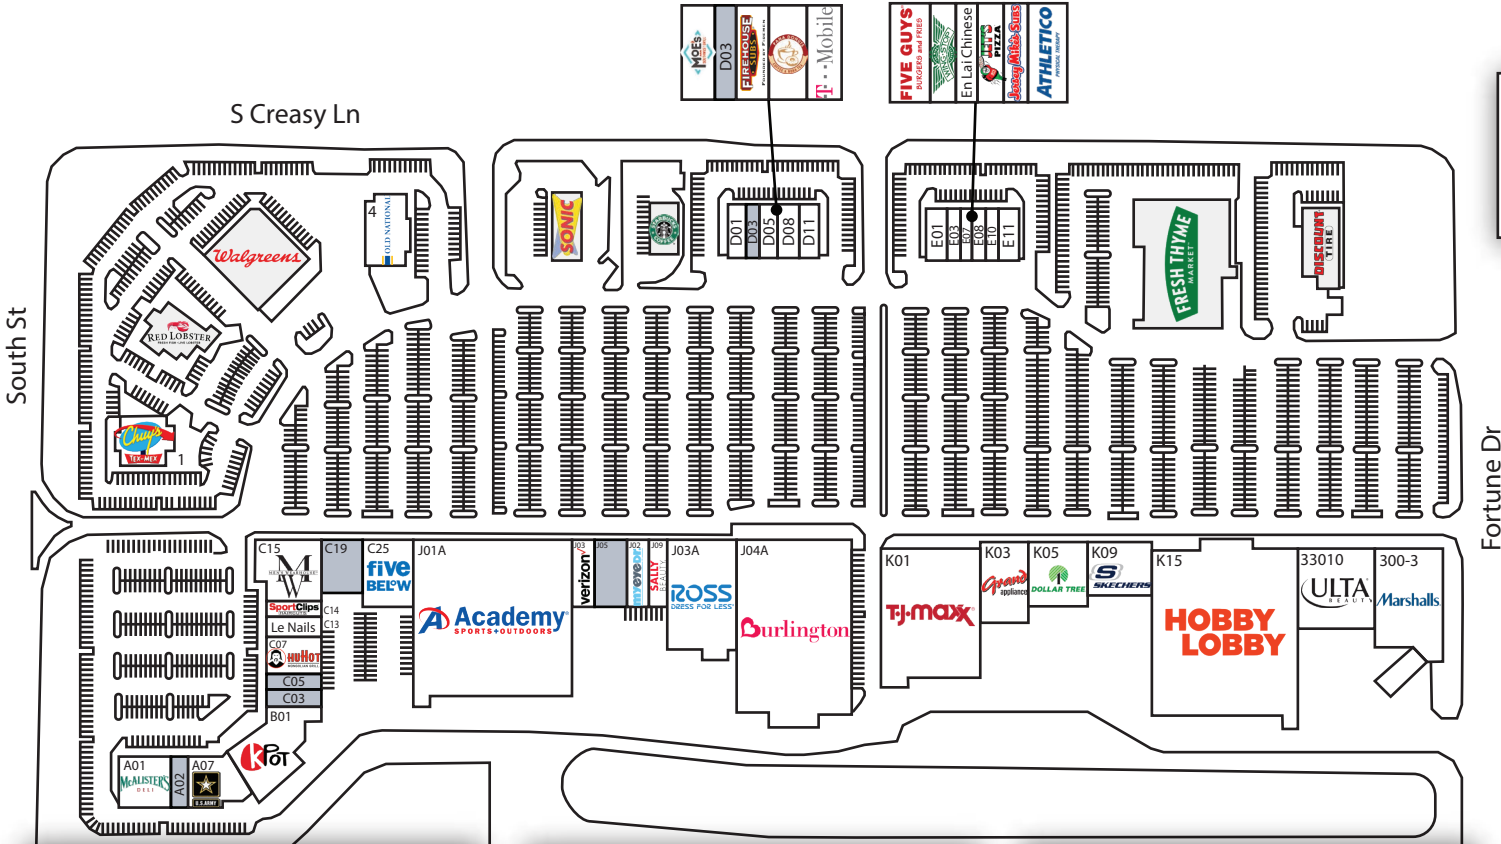

Lafayette Pavilion

100 S. Creasy Lane, Lafayette, IN

LEASED
 AVAILABLE
 NOT OWNED

TENANT ROSTER		
SUITE	TENANT	SIZE
A01	McAlister's	4,800 SF
A02	Available	1,600 SF
A07	U.S. Army	5,936 SF
B01	KPOT Korean BBQ	11,990 SF
C03	Available	2,460 SF
C05	Available	1,820 SF
C07	HuHot Mongolian Grill	5,354 SF
C13	LE Nails	3,200 SF
C14	Sport Clips	1,590 SF
C15	Men's Wearhouse	5,774 SF
C19	Available	6,844 SF
C25	Five Below	8,520 SF
J01A	Academy Sports	59,610 SF
J03	Verizon Wireless	3,140 SF
J05	Available	5,000 SF
J02	MyEyeDr.	3,013 SF
J09	Sally Beauty	2,493 SF
J03A	Ross Dress for Less	19,000 SF
J04A	Burlington	48,694 SF

TENANT ROSTER		
SUITE	TENANT	SIZE
1	Chuy's	5,100 SF
4	Old National Bank	5,000 SF
D01	Moe's Southwest Grill	2,400 SF
D03	Available	1,200 SF
D05	Firehouse Subs	2,000 SF
D08	Pana Donuts	3,120 SF
D11	T-Mobile	2,400 SF

TENANT ROSTER		
SUITE	TENANT	SIZE
E01	Five Guys	2,421 SF
E03	Wingstop	1,513 SF
E07	En Lai Chinese	1,600 SF
E08	Jets Pizza	1,598 SF
E10	Jersey Mikes	1,200 SF
E11	Athletico Physical	2,800 SF

TENANT ROSTER		
SUITE	TENANT	SIZE
K01	TJ Maxx	30,000 SF
K03	Grand Appliance & TV	7,490 SF
K05	Dollar Tree	10,000 SF
K09	Skechers	7,890 SF
K15	Hobby Lobby	60,000 SF
33010	Ulta	21,877 SF
300-3	Marshalls	9,973 SF
TOTAL		380,420 SF