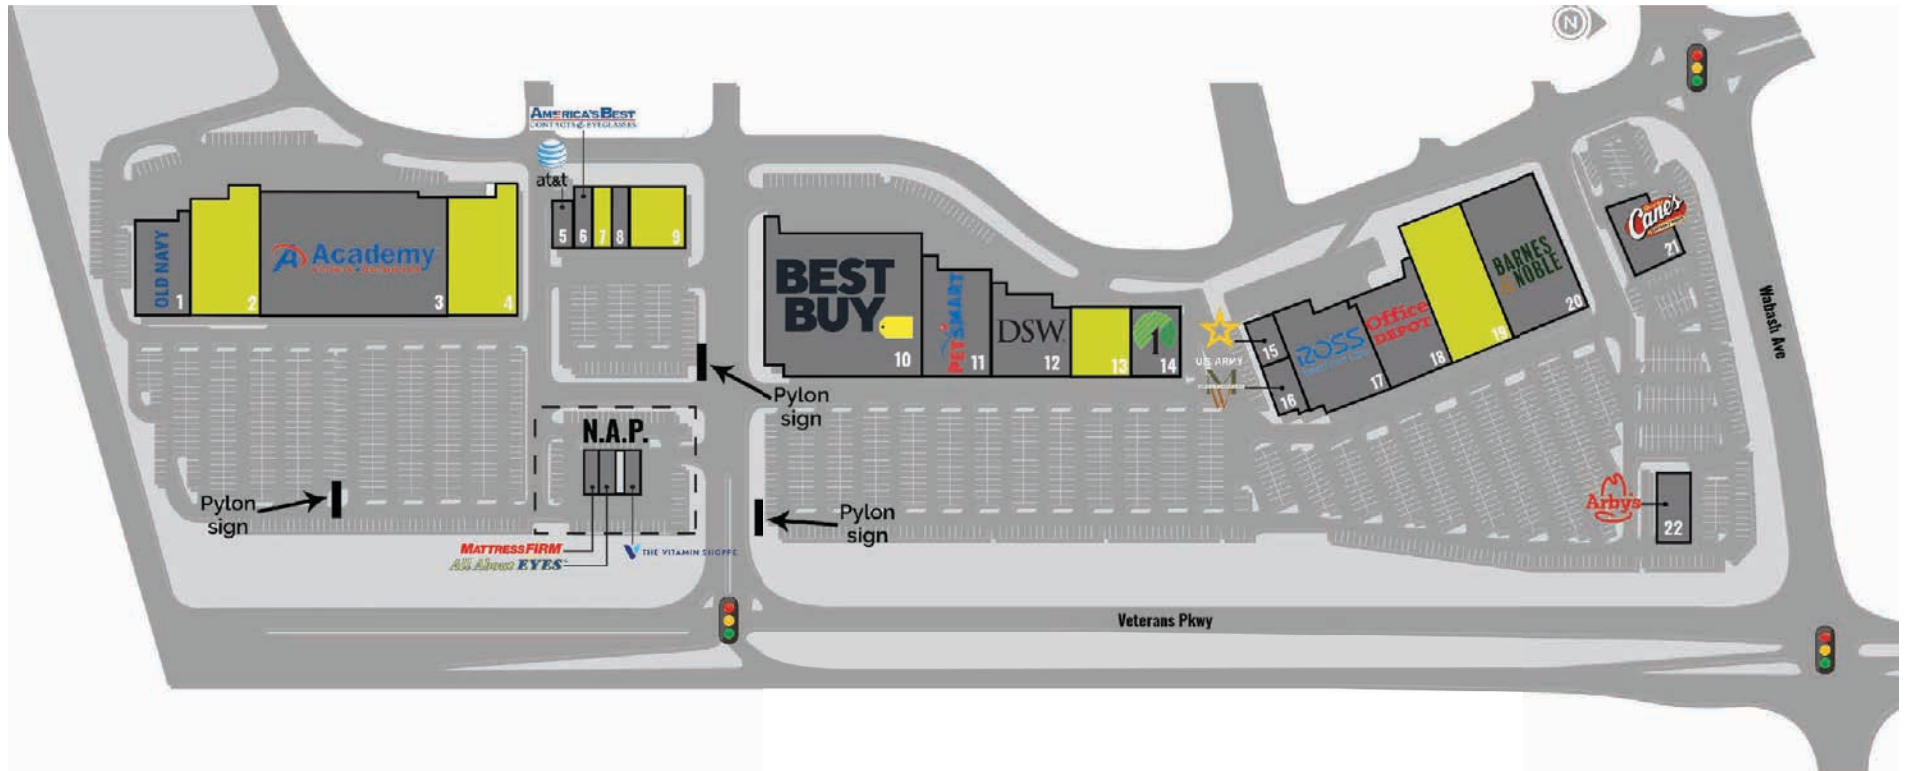

Southwest Plaza

3100-3261 S Veterans Pkwy, Springfield, IL

TENANT		SF	TENANT		SF	TENANT		SF
1	OLD NAVY	14,408	9	AVAILABLE	9,000	17	ROSS	22,000
2	AVAILABLE	21,944	10	BEST BUY	58,000	18	OFFICE DEPOT	17,320
3	ACADEMY SPORTS	58,000	11	PETSMART	19,822	19	AVAILABLE	18,486
4	AVAILABLE	25,095	12	DSW	16,065	20	BARNES & NOBLE	37,196
5	AT&T	2,538	13	AVAILABLE	11,273	21	RAISING CANE'S	
6	AMERICA'S BEST	3,000	14	DOLLAR TREE	9,257	22	ARBY'S	
7	AVAILABLE	2,776	15	US ARMY	4,000			
8	LUXE NAIL BAR	3,049	16	MENS WEARHOUSE	4,000			