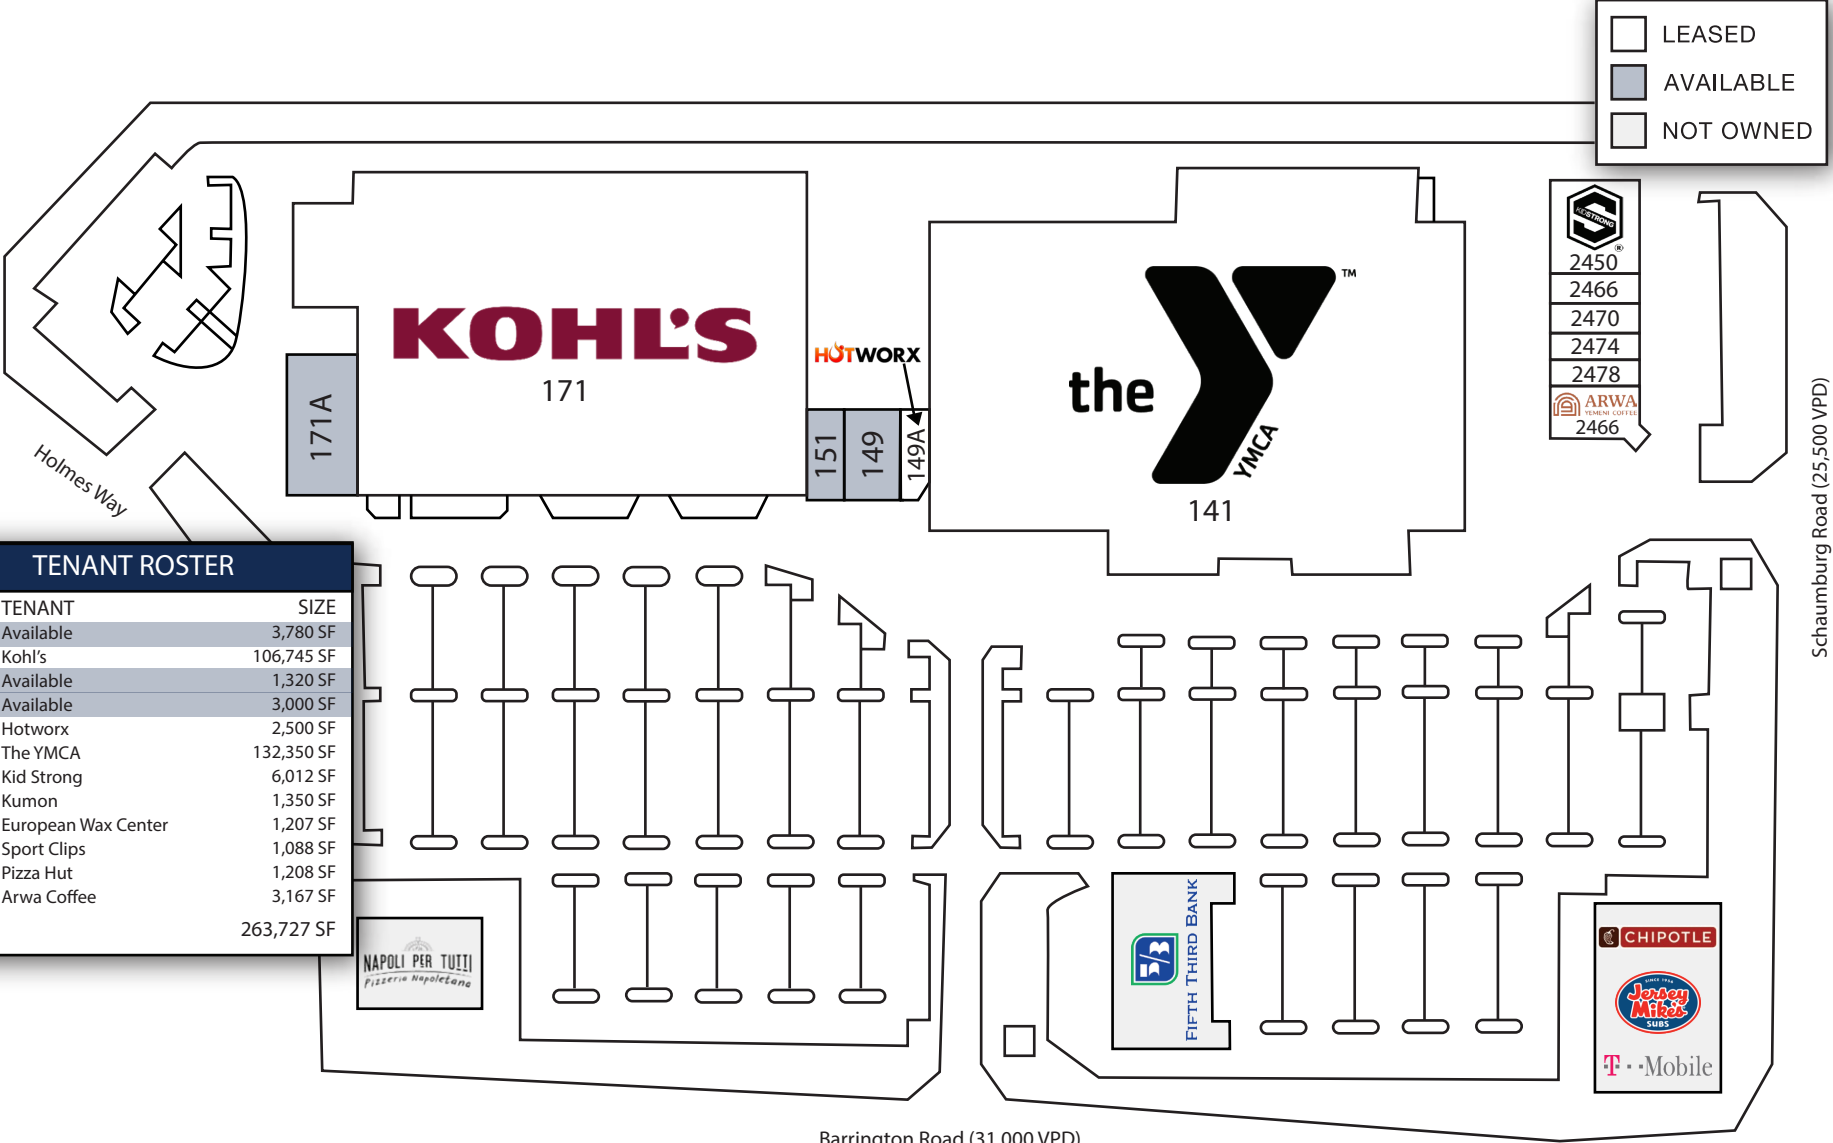

# Prairie Towne Center

2450-2482 W Schaumburg Road, 149-171 Barrington Rd, Schaumburg, IL

LEASED  
 AVAILABLE  
 NOT OWNED

TENANT ROSTER		
SUITE	TENANT	SIZE
171A	Available	3,780 SF
171	Kohl's	106,745 SF
151	Available	1,320 SF
149	Available	3,000 SF
149A	Hotworx	2,500 SF
141	The YMCA	132,350 SF
2450	Kid Strong	6,012 SF
2466	Kumon	1,350 SF
2470	European Wax Center	1,207 SF
2474	Sport Clips	1,088 SF
2478	Pizza Hut	1,208 SF
2482	Arwa Coffee	3,167 SF
<b>TOTAL</b>		<b>263,727 SF</b>