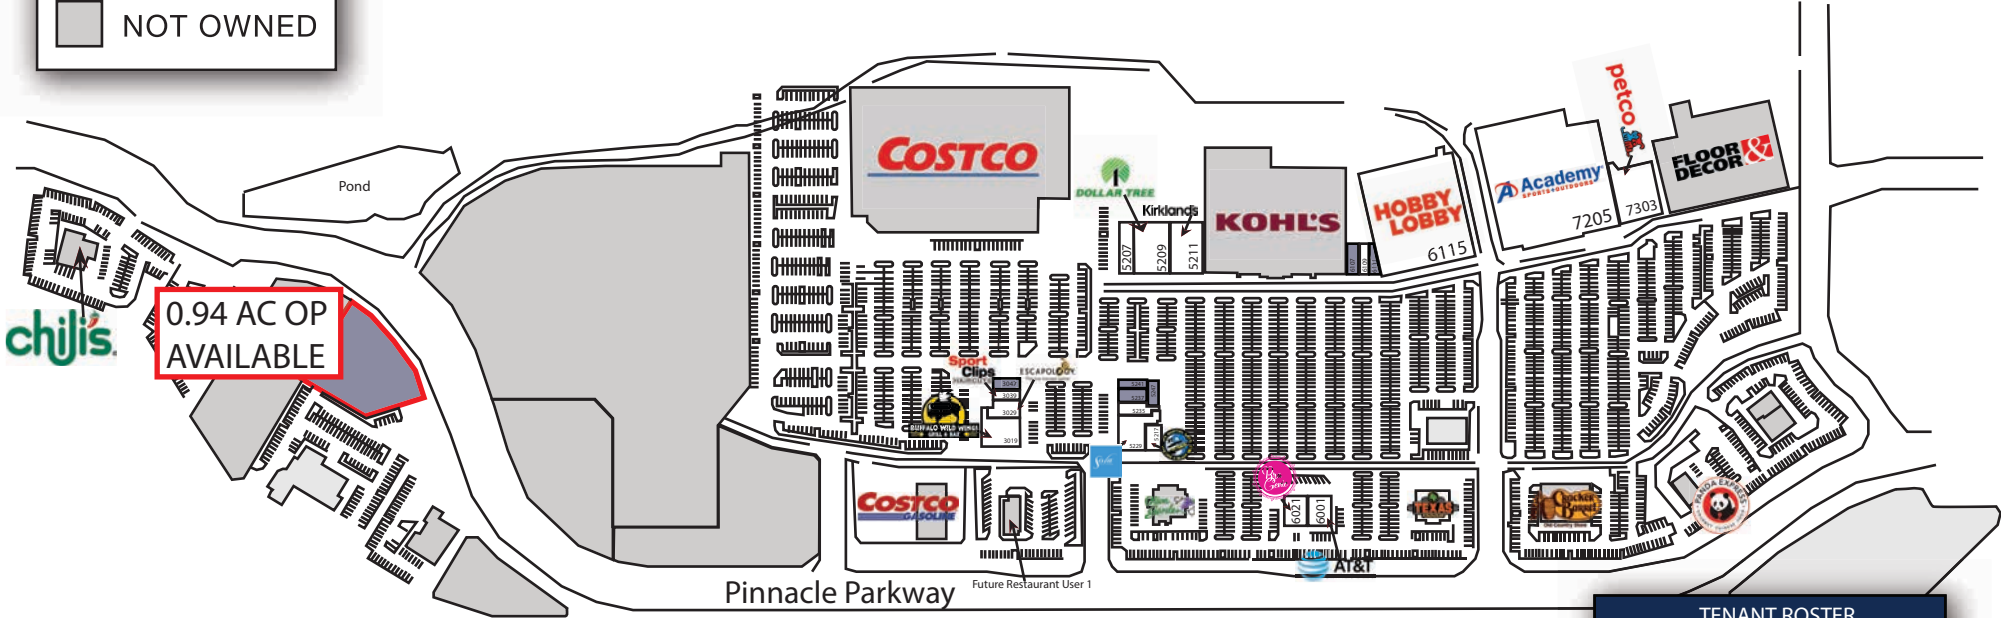

Pinnacle Nord du Lac

6102 Pinnacle Pkwy, Covington, LA 70433

LEASED
 AVAILABLE
 NOT OWNED

TENANT ROSTER		
SUITE	TENANT	SIZE
3019	Buffalo Wild Wings	6,342 SF
3029	Escapology	3,520 SF
3039	Sports Clips	1,116 SF
3047	Available	1,170 SF
5207	Affordable Dentures & Implants	4,937 SF
5209	Dollar Tree	10,000 SF
5211	Kirkland's	10,000 SF
5217	JFK Martial Arts	2,393 SF
5229	Sola Salon Studios	5,797 SF
5235	Marvelous Nails & Spa	2,000 SF
5237	Available	1,703 SF
5241	Available	1,540 SF
5247	Available	1,417 SF
6001	AT&T	4,015 SF
6021	Bra Genie	3,928 SF
6025	Texas Roadhouse	6,995 SF
6107	Available	1,468 SF
6109	Eyewear Society	2,141 SF
6111	Available	1,360 SF
6115	Hobby Lobby	55,042 SF
7205	Academy Sports & Outdoors	75,674 SF
7303	Petco	12,500 SF
OP		0.94 Acres
TOTAL		215,058 SF