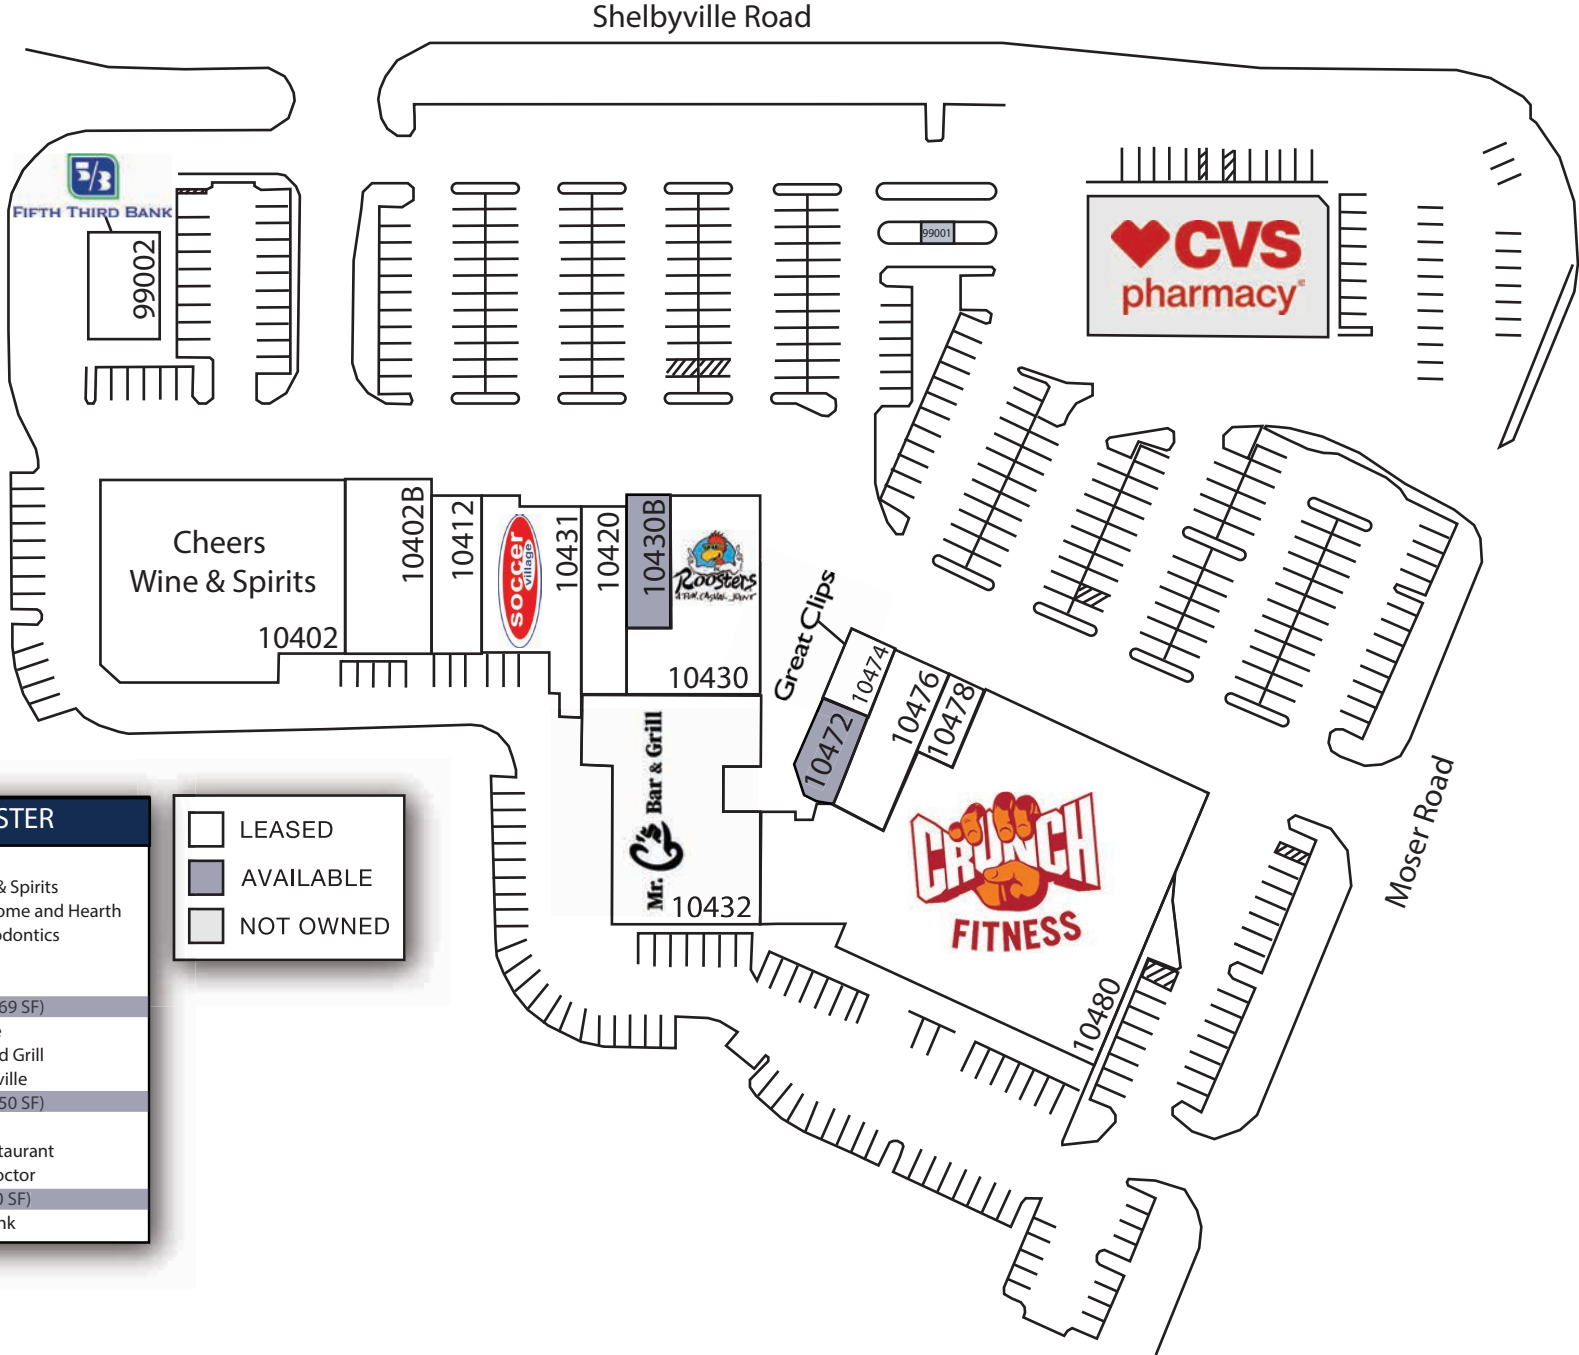

Stonefield Square

10490 Shelbyville Rd Louisville, KY, 40223

TENANT ROSTER	
SUITE	TENANT
10402	Cheers Wine & Spirits
10402B	Crestwood Home and Hearth
10412	George Orthodontics
10420	Soho Salon
10430	Roosters
10430B	Available (1,469 SF)
10431	Soccer Village
10432	Mr. G's Bar and Grill
10480	Crunch Louisville
10472	Available (1,650 SF)
10474	Great Clips
10476	Ling Ling Restaurant
10478	Cell Phone Doctor
99001	Available (200 SF)
99002	Fifth Third Bank

<input type="checkbox"/>	LEASED
<input checked="" type="checkbox"/>	AVAILABLE
<input type="checkbox"/>	NOT OWNED