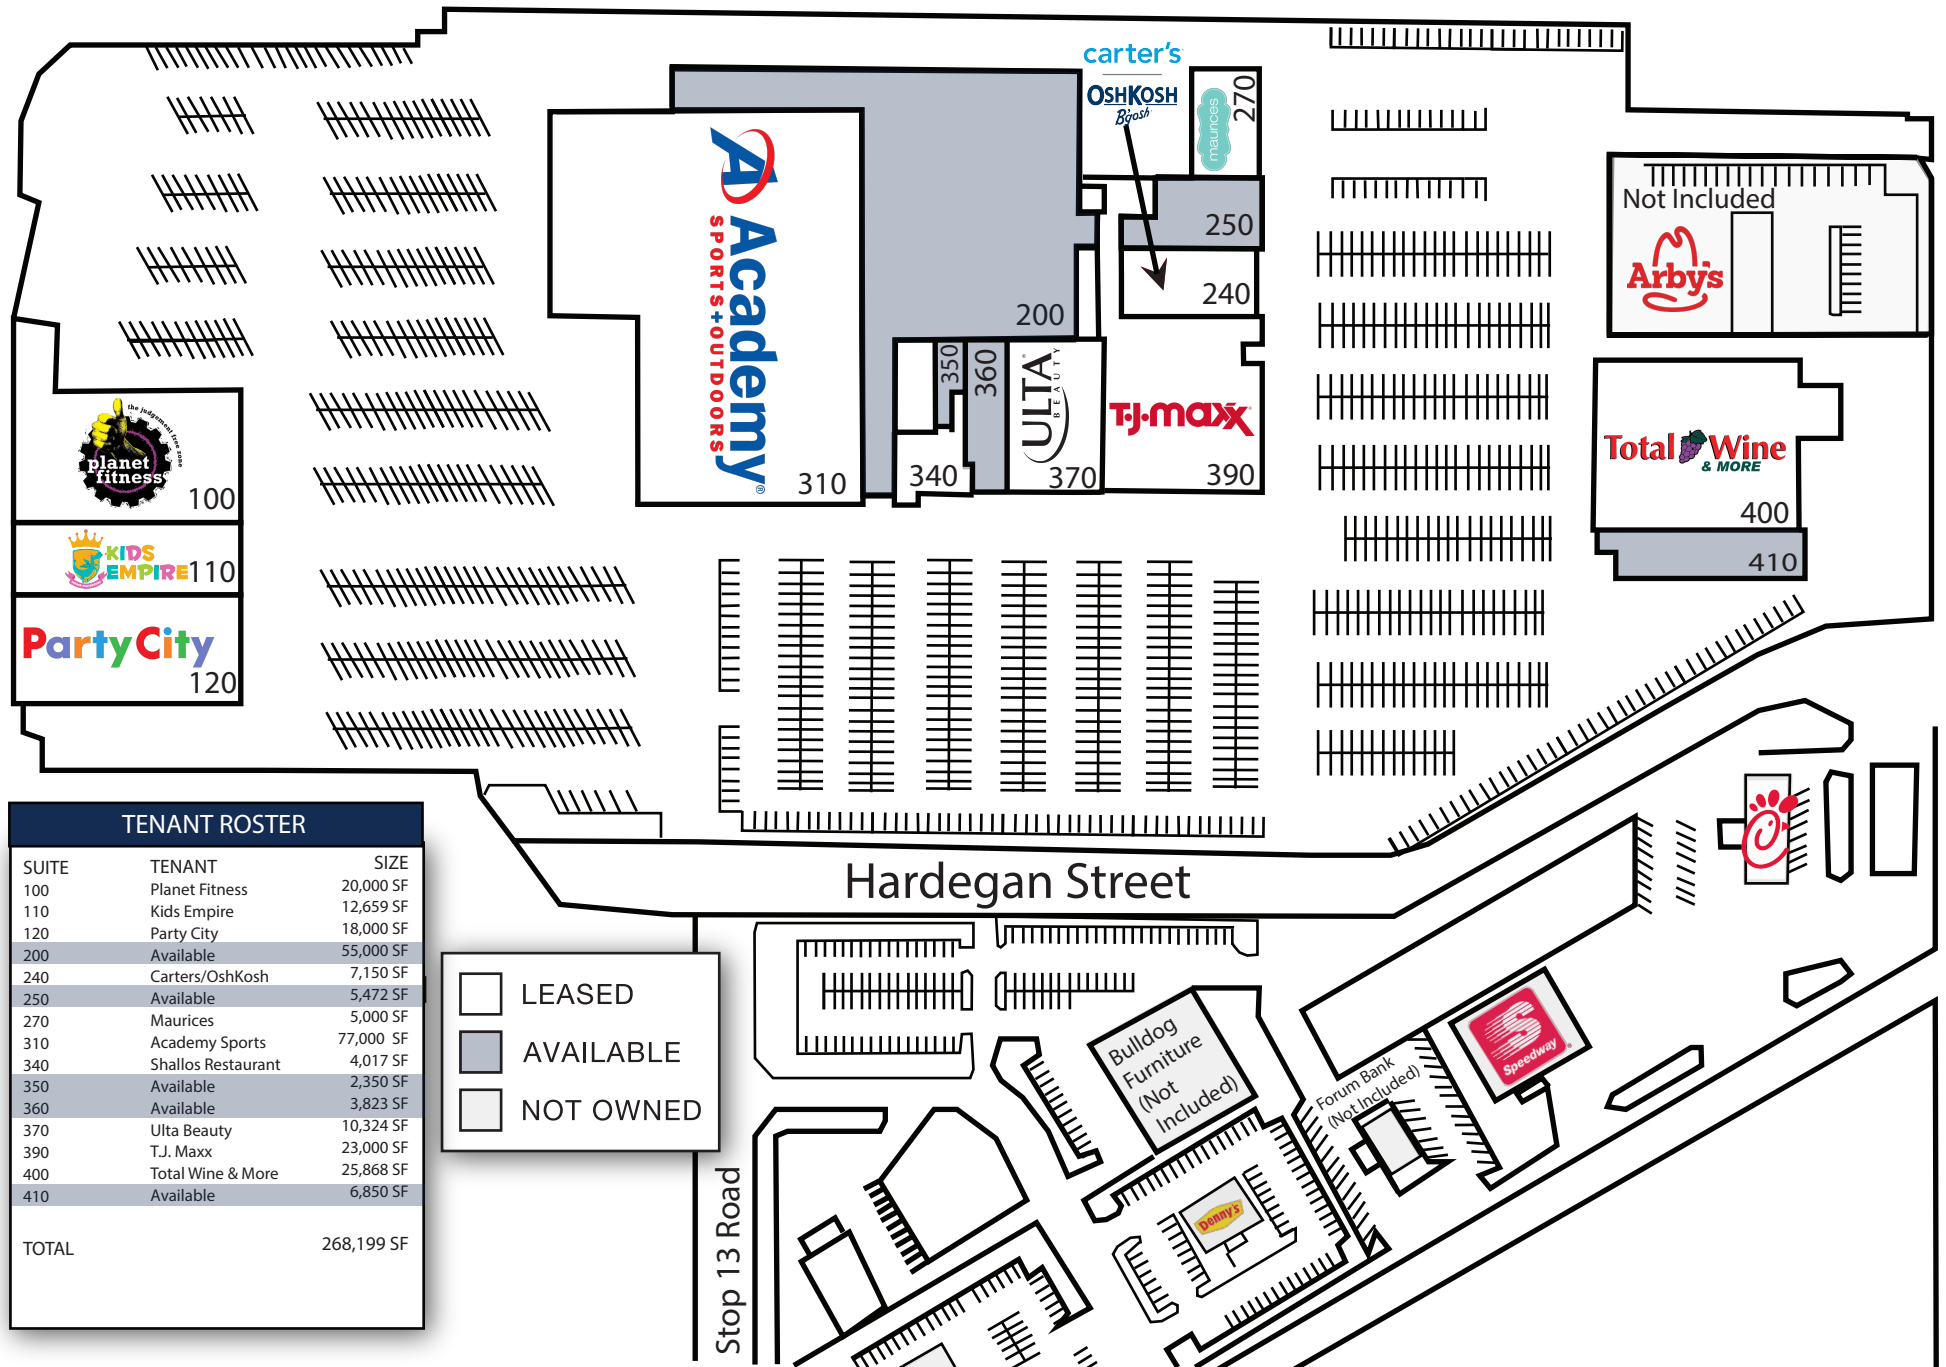

# The Shoppes at County Line

8811 Hardegan St, Indianapolis, IN 46227

TENANT ROSTER		
SUITE	TENANT	SIZE
100	Planet Fitness	20,000 SF
110	Kids Empire	12,659 SF
120	Party City	18,000 SF
200	Available	55,000 SF
240	Carters/OshKosh	7,150 SF
250	Available	5,472 SF
270	Maurices	5,000 SF
310	Academy Sports	77,000 SF
340	Shallos Restaurant	4,017 SF
350	Available	2,350 SF
360	Available	3,823 SF
370	Ulta Beauty	10,324 SF
390	T.J. Maxx	23,000 SF
400	Total Wine & More	25,868 SF
410	Available	6,850 SF
TOTAL		268,199 SF