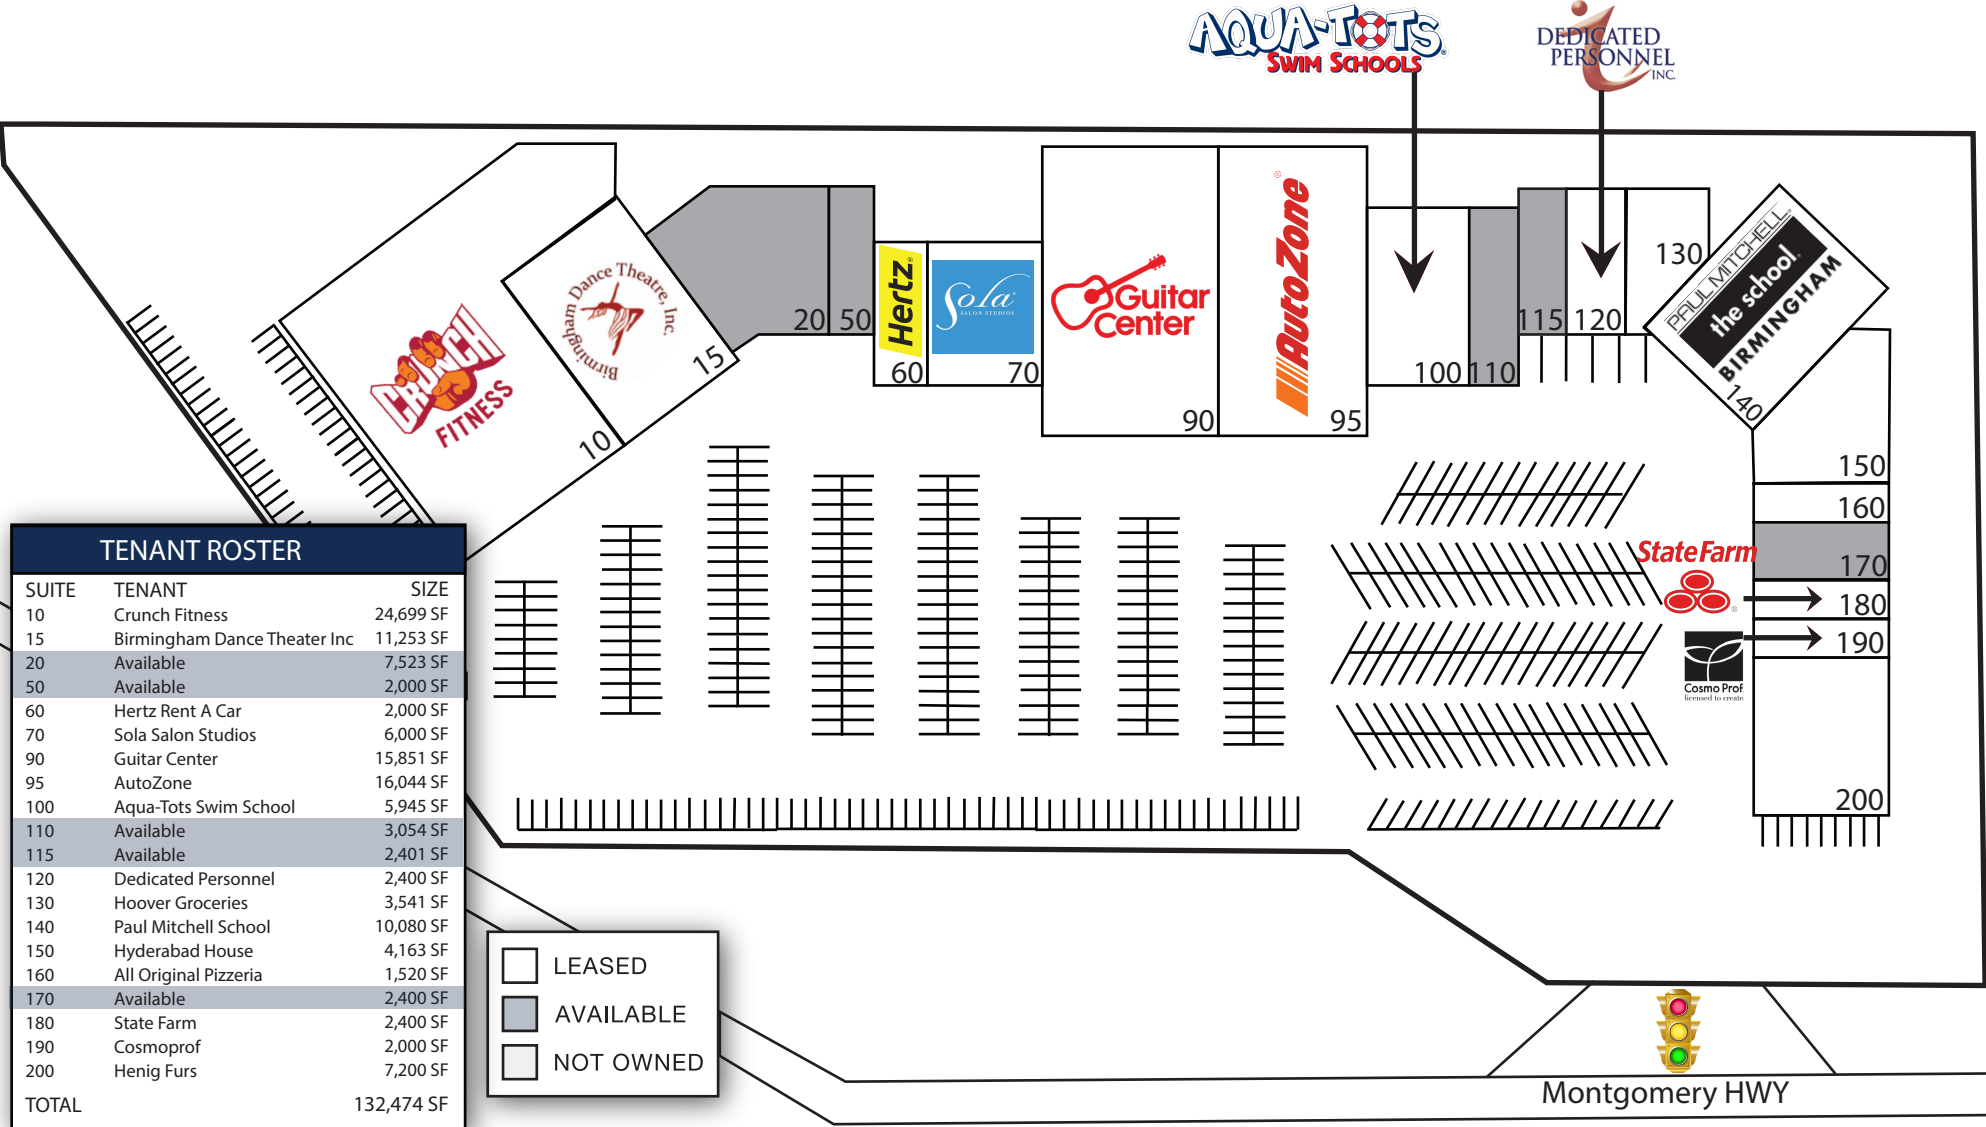

Centre at Riverchase

1694 Montgomery Hwy, Hoover, AL 35216

TENANT ROSTER		
SUITE	TENANT	SIZE
10	Crunch Fitness	24,699 SF
15	Birmingham Dance Theater Inc	11,253 SF
20	Available	7,523 SF
50	Available	2,000 SF
60	Hertz Rent A Car	2,000 SF
70	Sola Salon Studios	6,000 SF
90	Guitar Center	15,851 SF
95	AutoZone	16,044 SF
100	Aqua-Tots Swim School	5,945 SF
110	Available	3,054 SF
115	Available	2,401 SF
120	Dedicated Personnel	2,400 SF
130	Hoover Groceries	3,541 SF
140	Paul Mitchell School	10,080 SF
150	Hyderabad House	4,163 SF
160	All Original Pizzeria	1,520 SF
170	Available	2,400 SF
180	State Farm	2,400 SF
190	Cosmoprof	2,000 SF
200	Henig Furs	7,200 SF
TOTAL		132,474 SF

- LEASED
- AVAILABLE
- NOT OWNED