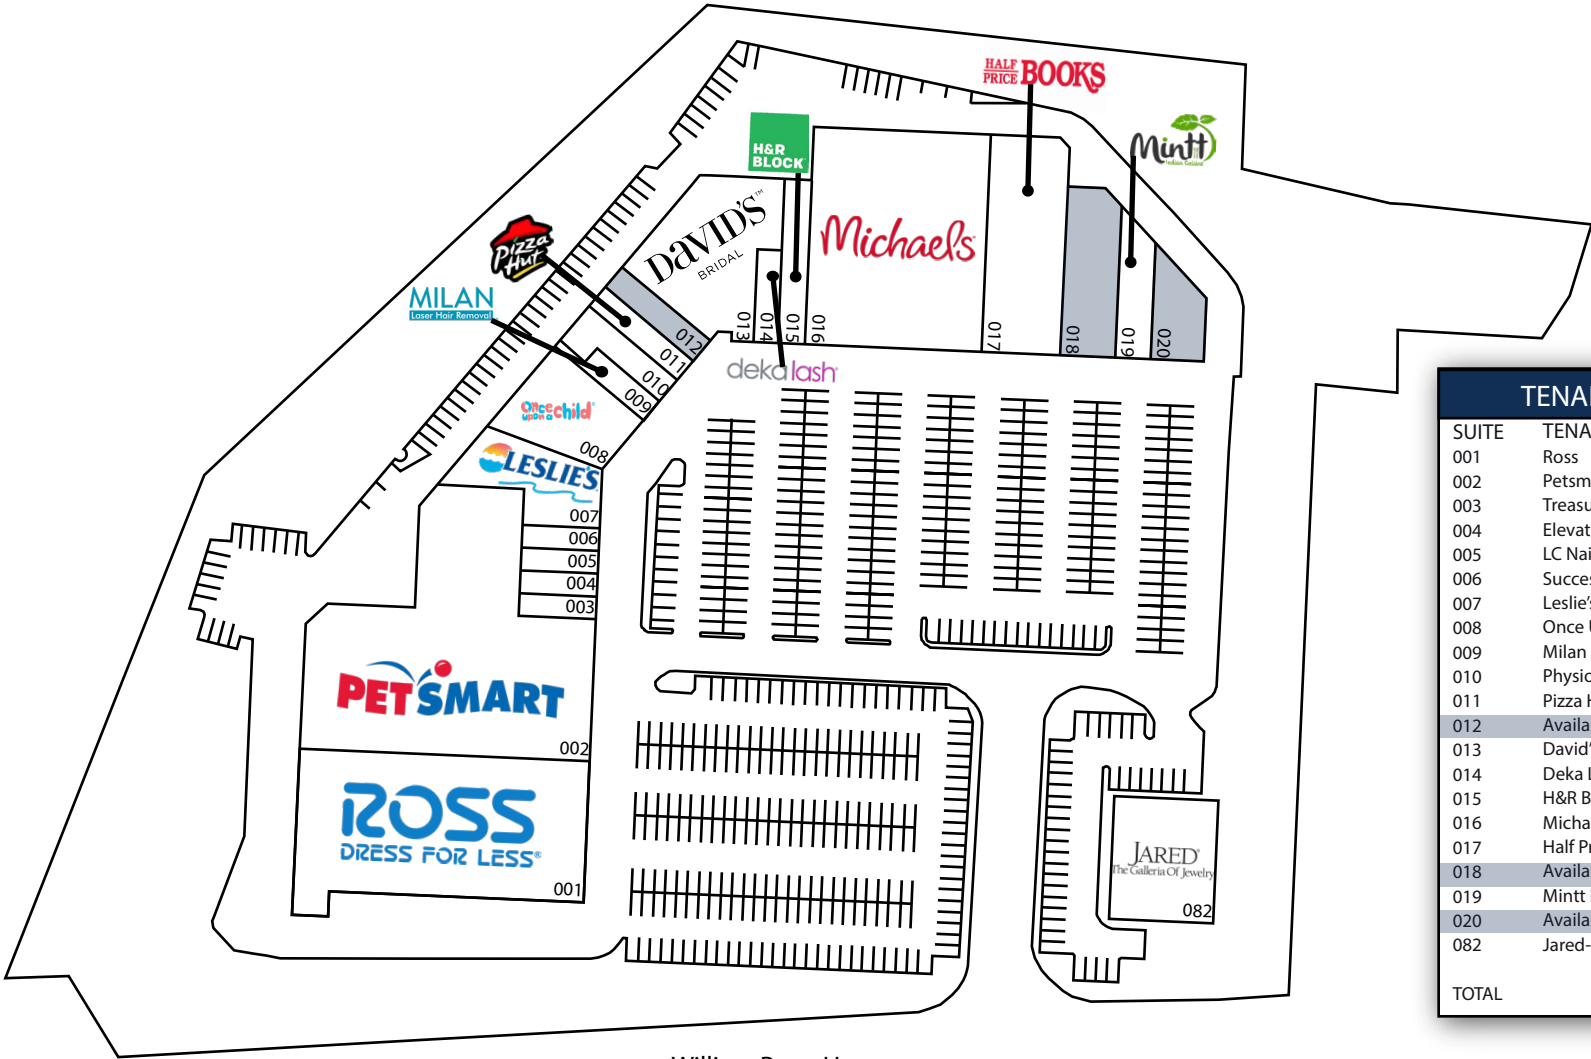

Holiday Centre

3739 William Penn HWY, Monroeville, PA 15146

TENANT ROSTER		
SUITE	TENANT	SIZE
001	Ross	25,312 SF
002	Petsmart	29,650 SF
003	Treasure Hunt	900 SF
004	Elevation Weight Loss	900 SF
005	LC Nails	900 SF
006	Success Barber Shop	900 SF
007	Leslie's Swimming Pools	6,105 SF
008	Once Upon A Child	6,017 SF
009	Milan Laser	1,485 SF
010	Physiotherapy Associates	2,280 SF
011	Pizza Hut	1,800 SF
012	Available	1,800 SF
013	David's Bridal	10,246 SF
014	Deka Lash	1,380 SF
015	H&R Block	3,076 SF
016	Michaels	23,629 SF
017	Half Price Books	10,020 SF
018	Available	5,407 SF
019	Mintt Indian Restaurant	2,849 SF
020	Available	2,764 SF
082	Jared - The Galleria of Jewelry	5,780 SF
TOTAL		143,200 SF

- LEASED
- AVAILABLE
- NOT OWNED

William Penn Hwy