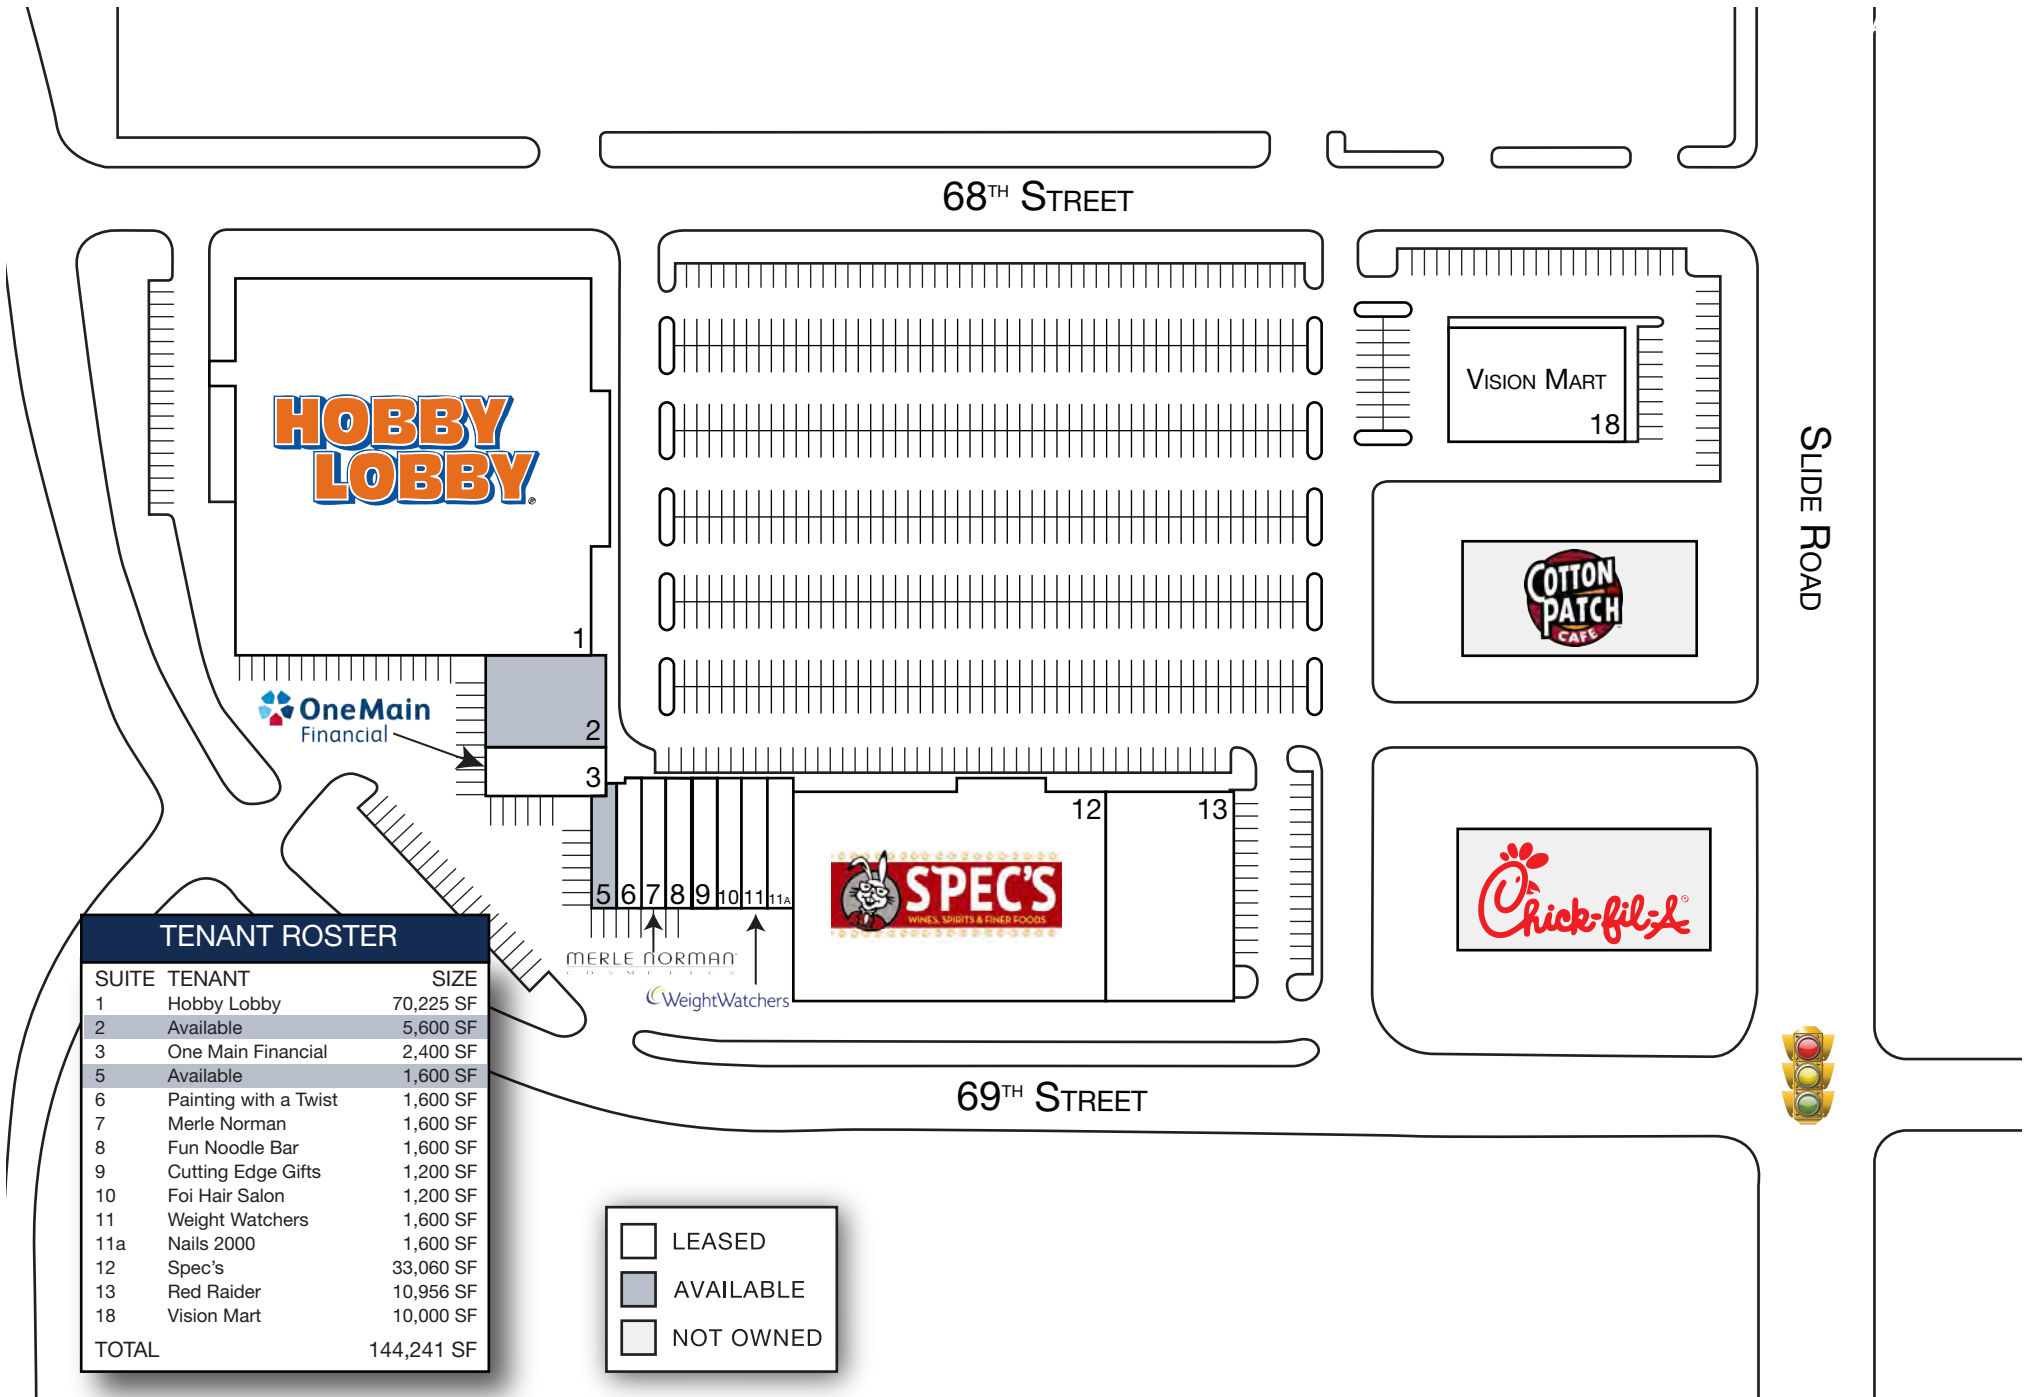

South Plains Crossing

6802 Slide Road, Lubbock, TX 79424

TENANT ROSTER		
SUITE	TENANT	SIZE
1	Hobby Lobby	70,225 SF
2	Available	5,600 SF
3	One Main Financial	2,400 SF
5	Available	1,600 SF
6	Painting with a Twist	1,600 SF
7	Merle Norman	1,600 SF
8	Fun Noodle Bar	1,600 SF
9	Cutting Edge Gifts	1,200 SF
10	Foi Hair Salon	1,200 SF
11	Weight Watchers	1,600 SF
11a	Nails 2000	1,600 SF
12	Spec's	33,060 SF
13	Red Raider	10,956 SF
18	Vision Mart	10,000 SF
TOTAL		144,241 SF