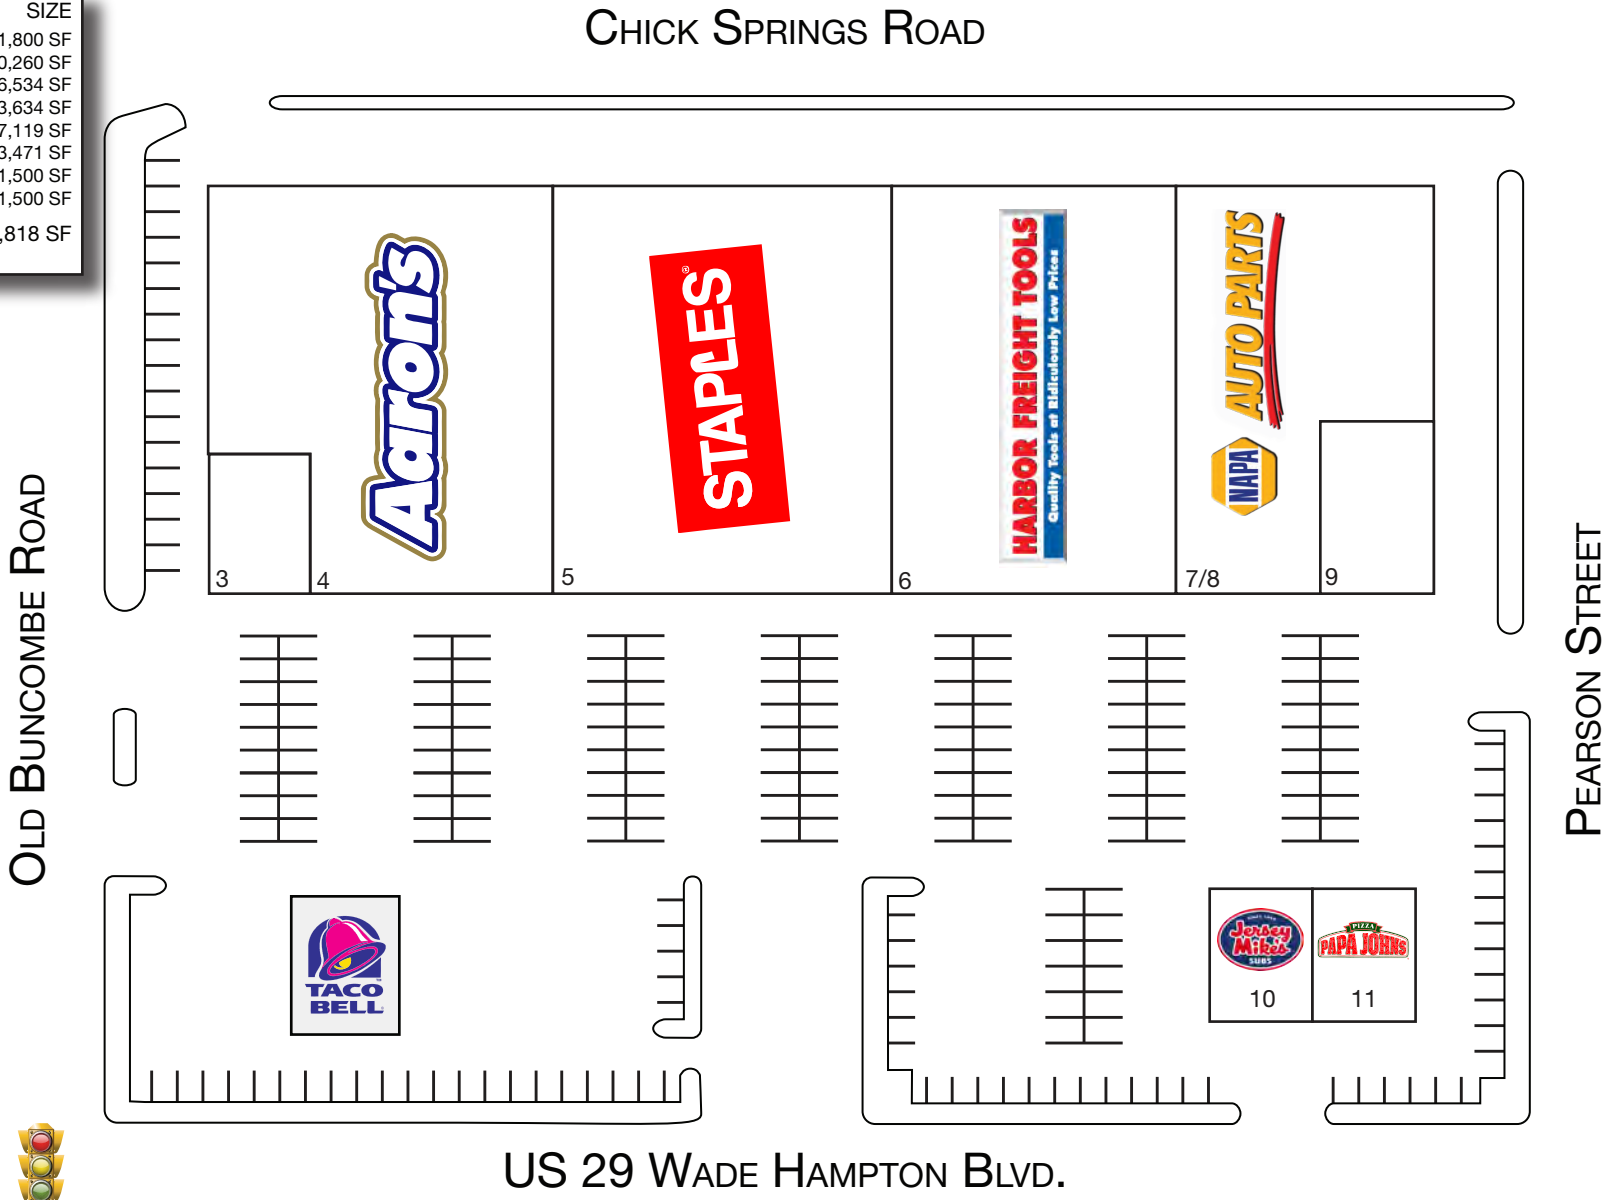

Peachtree Shopping Center

1301 W Wade Hampton Blvd, Greer, SC 29650

TENANT ROSTER		
SUITE	TENANT	SIZE
3	Hibachi Cafe	1,800 SF
4	Aaron's	10,260 SF
5	Staples	16,534 SF
6	Harbor Freight	13,634 SF
7/8	Napa Auto Parts	7,119 SF
9	Liquor & Wine World	3,471 SF
10	Jersey Mike's	1,500 SF
11	Papa John's	1,500 SF
TOTAL		55,818 SF

LEASED
 AVAILABLE
 NOT OWNED

CHICK SPRINGS ROAD

OLD BUNCOMBE ROAD

PEARSON STREET

US 29 WADE HAMPTON BLVD.