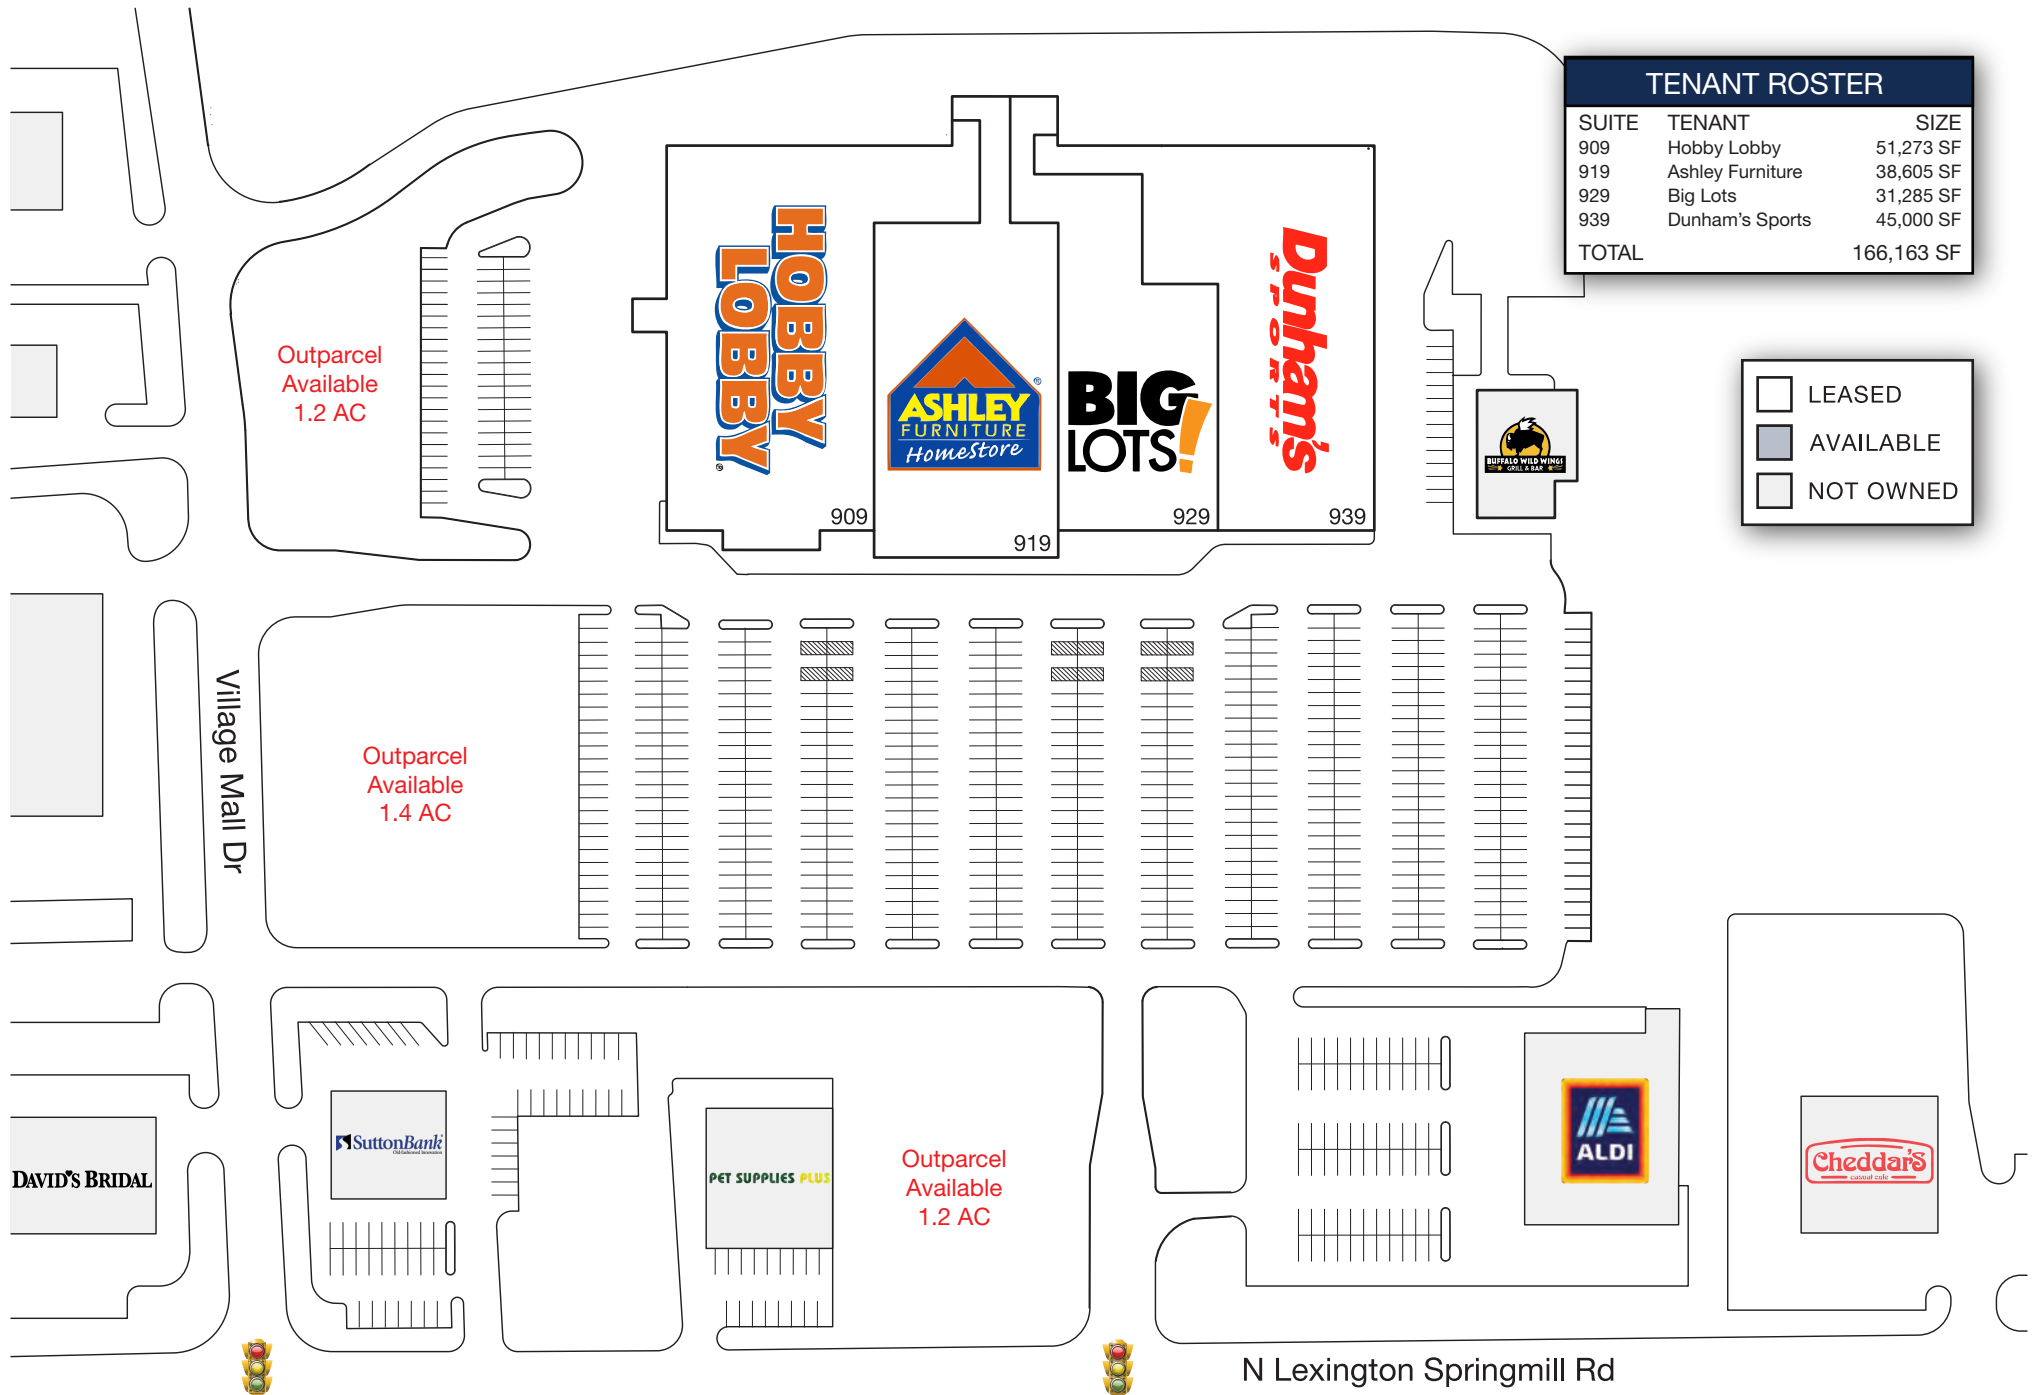

Village Square

909 N. Lexington-Springmill Rd, Mansfield, OH 44906

TENANT ROSTER		
SUITE	TENANT	SIZE
909	Hobby Lobby	51,273 SF
919	Ashley Furniture	38,605 SF
929	Big Lots	31,285 SF
939	Dunham's Sports	45,000 SF
TOTAL		166,163 SF

	LEASED
	AVAILABLE
	NOT OWNED