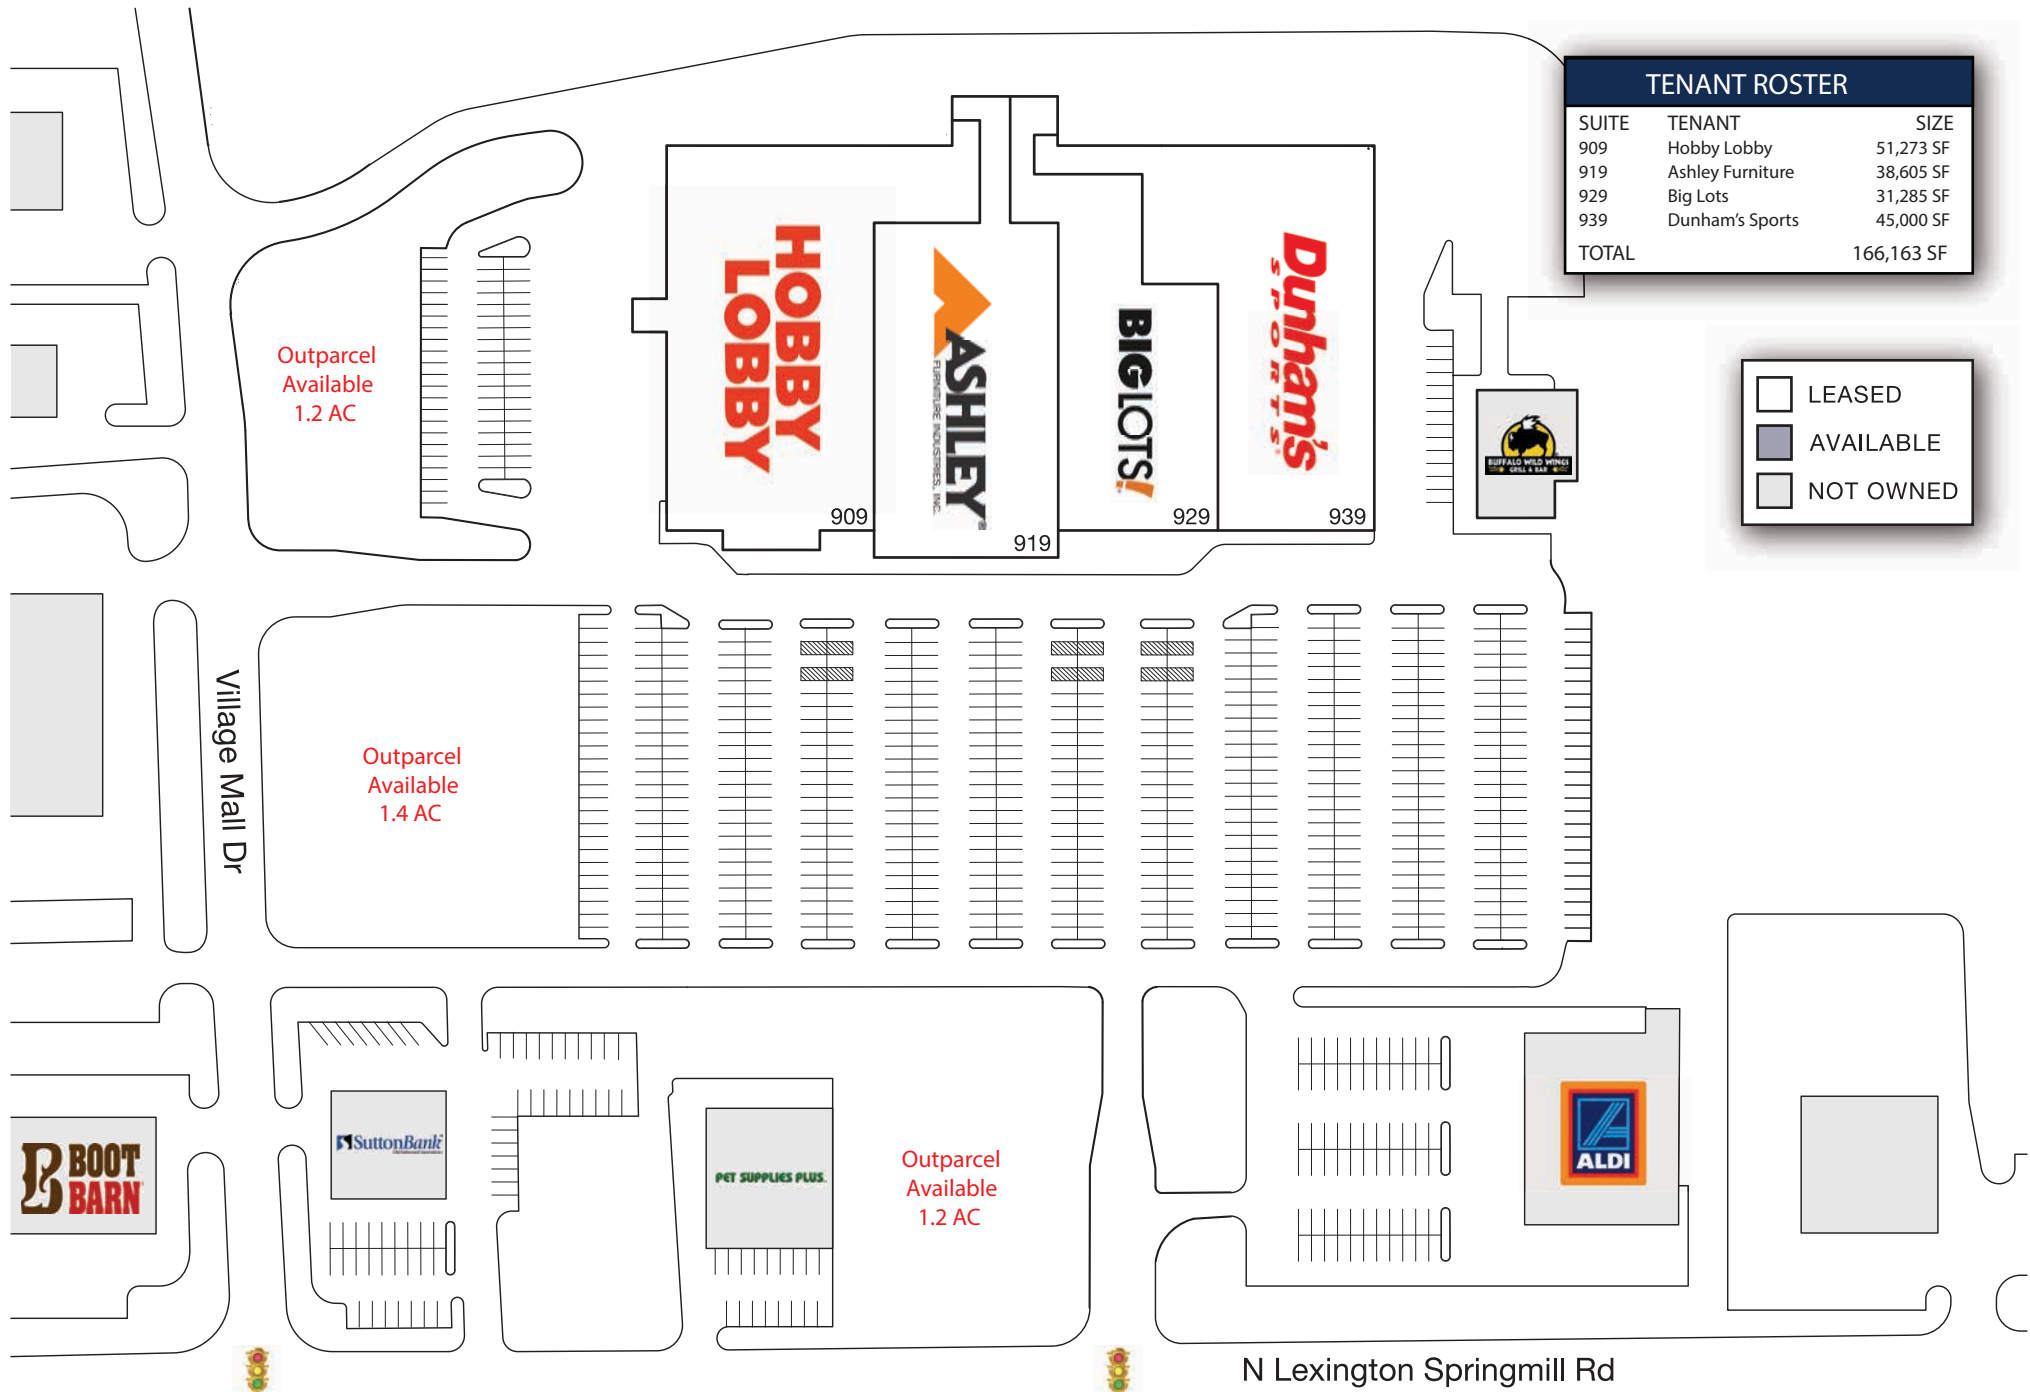

Village Square

909 N. Lexington-Springmill Rd, Mansfield, OH 44906

Outparcel Available
1.2 AC

Outparcel Available
1.4 AC

Outparcel Available
1.2 AC

LEASED
 AVAILABLE
 NOT OWNED

Village Mall Dr

N Lexington Springmill Rd