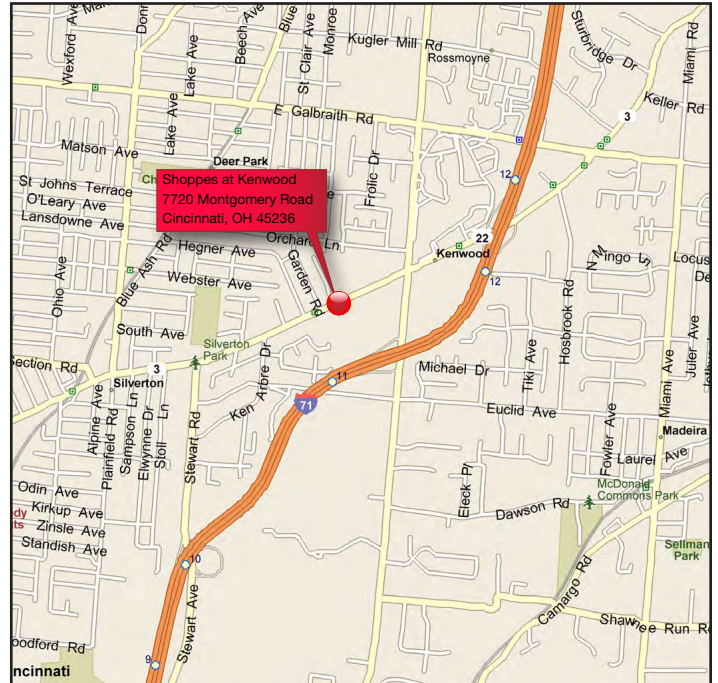

# SHOPPES AT KENWOOD

7670-7720 MONTGOMERY ROAD, CINCINNATI, OH 45249

### TENANT ROSTER

SUITE	TENANT	SIZE
7720	McAlister's Deli	4,400 SF
7720A	Available	2,008 SF
7720B	Hyde Park Pediatrics	2,808 SF
7720C	Available	4,766 SF
7714A/B	Swimville	3,628 SF
7714C	Pinot's Palette	1,519 SF
7714D	Buffalo Wild Wings	5,013 SF
7714F	Unique Sole	1,650 SF
7714G	Sally Beauty Supply	1,500 SF
7714H	Available	1,200 SF
7714I	Divya Eyebrows	1,200 SF
7714J	Essence Nails	2,700 SF
7714M	Club Champion	2,308 SF
7714N	CosmoProf	2,850 SF
7712A	Sherwin Williams	5,000 SF
7712B	Available	4,745 SF
7712C	Available	5,845 SF
7712D/G	Discount Furniture Warehouse	13,612 SF
7712I	Home Care Associates	1,603 SF
7710A	SVS Vision	1,685 SF
7710B	Foster Hearing	1,493 SF
7710E	Hibbett Sports	7,835 SF
7696	GFS	16,105 SF
7694	Dollar General	10,290 SF
7690	Children's Medical Center	6,000 SF
7680	CheckSmart	2,800 SF
7672	The UPS Store	1,200 SF
7670	Montgomery Animal Hospital	4,000 SF
7708	Fifth Third Bank	Outparcel
TOTAL		119,763 SF