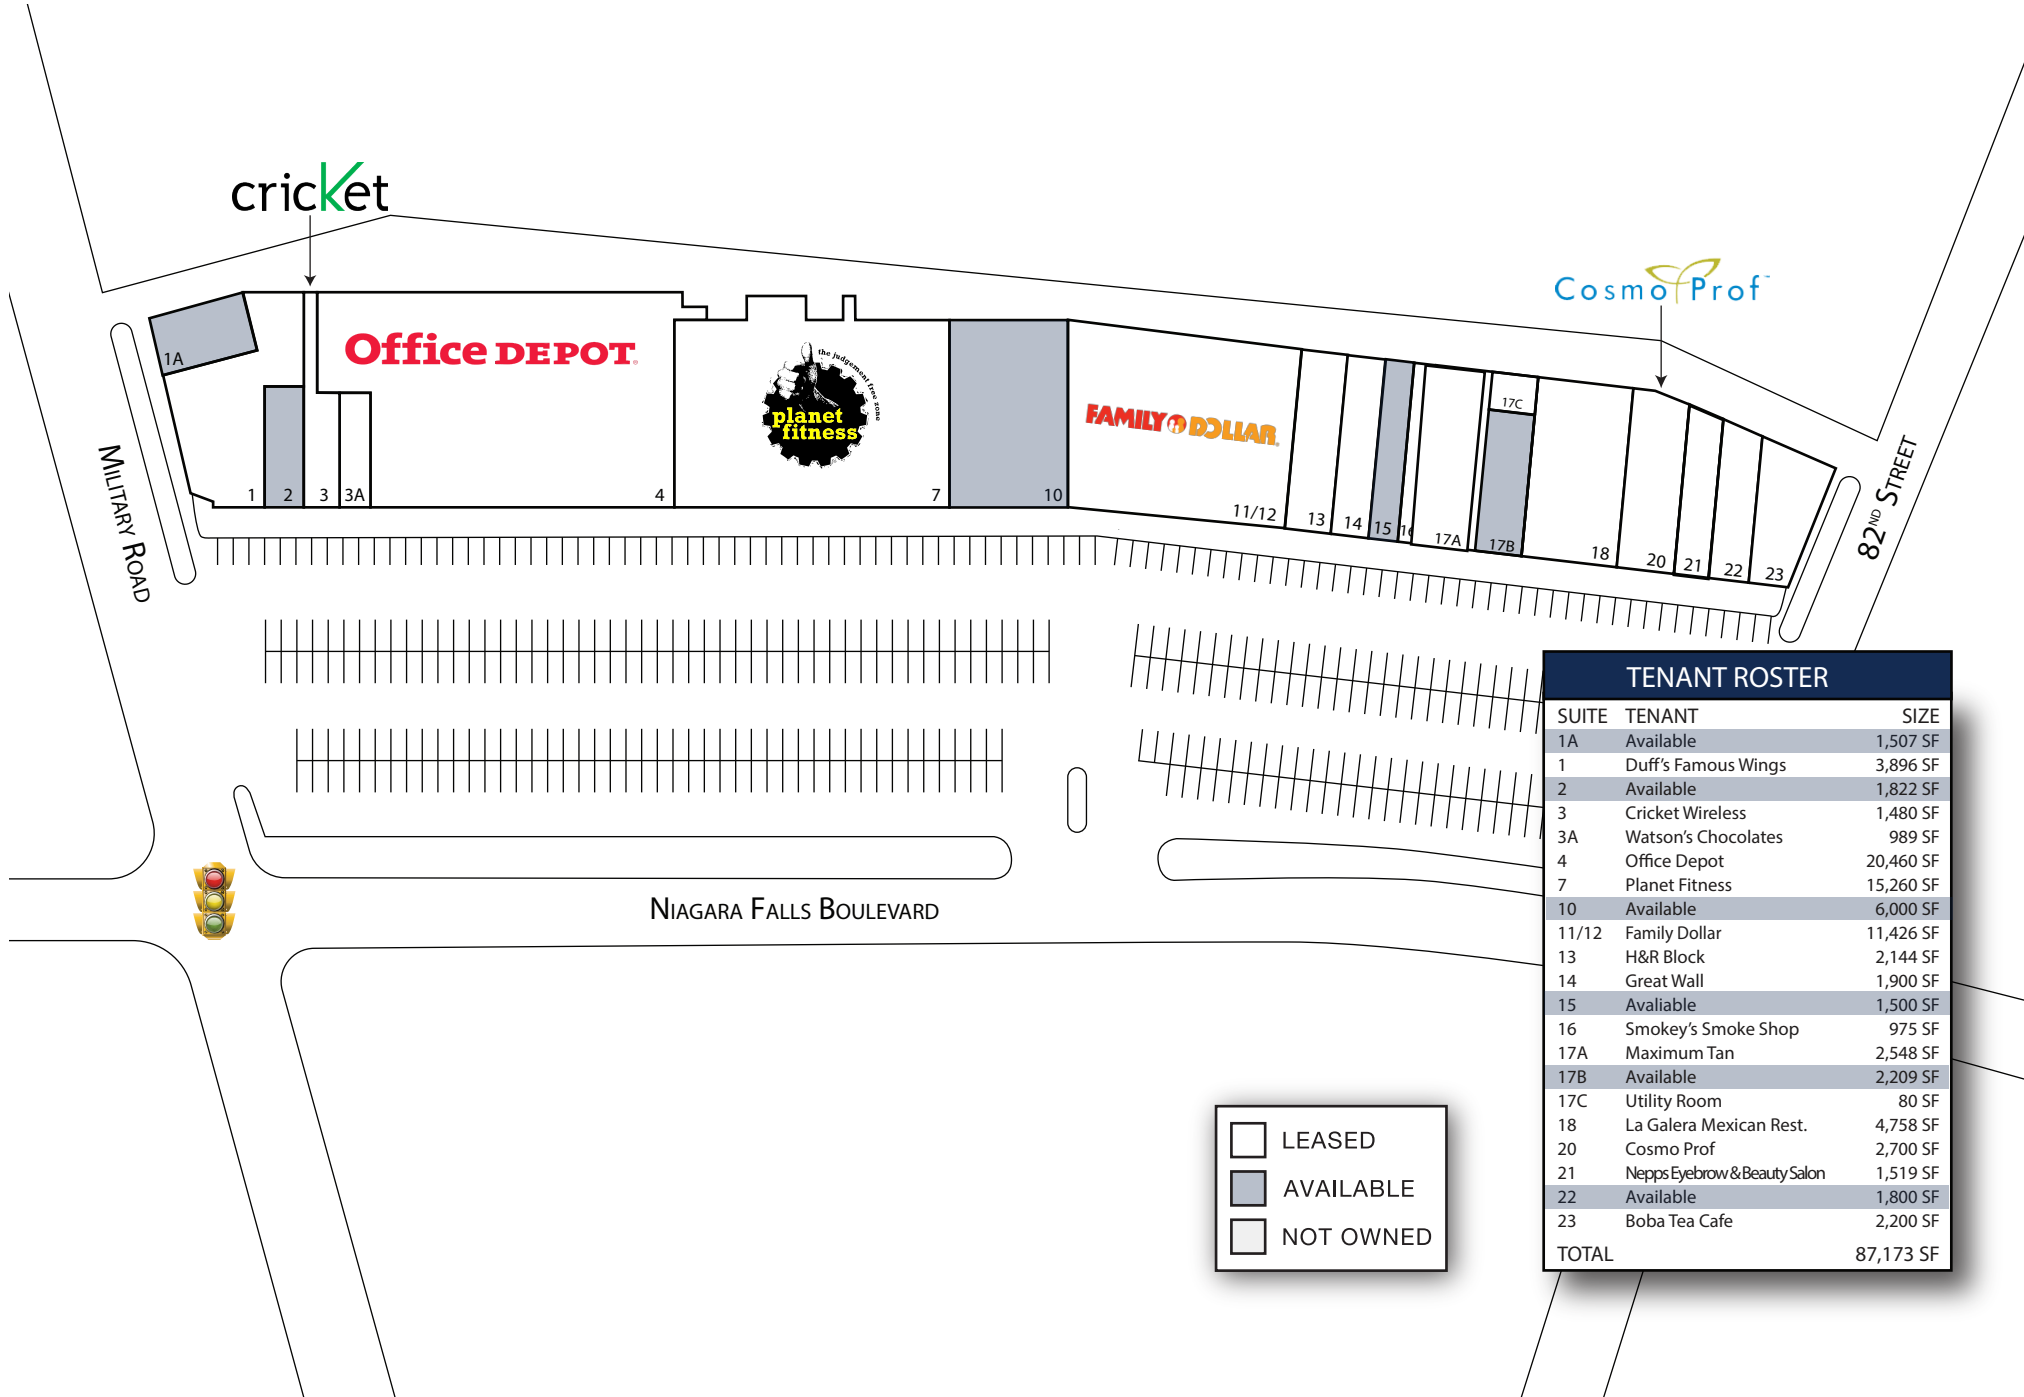

# Pine Plaza

8207 Niagara Falls Blvd, Niagara Falls, NY 14304

TENANT ROSTER		
SUITE	TENANT	SIZE
1A	Available	1,507 SF
1	Duff's Famous Wings	3,896 SF
2	Available	1,822 SF
3	Cricket Wireless	1,480 SF
3A	Watson's Chocolates	989 SF
4	Office Depot	20,460 SF
7	Planet Fitness	15,260 SF
10	Available	6,000 SF
11/12	Family Dollar	11,426 SF
13	H&R Block	2,144 SF
14	Great Wall	1,900 SF
15	Available	1,500 SF
16	Smokey's Smoke Shop	975 SF
17A	Maximum Tan	2,548 SF
17B	Available	2,209 SF
17C	Utility Room	80 SF
18	La Galera Mexican Rest.	4,758 SF
20	Cosmo Prof	2,700 SF
21	Nepps Eyebrow & Beauty Salon	1,519 SF
22	Available	1,800 SF
23	Boba Tea Cafe	2,200 SF
<b>TOTAL</b>		<b>87,173 SF</b>