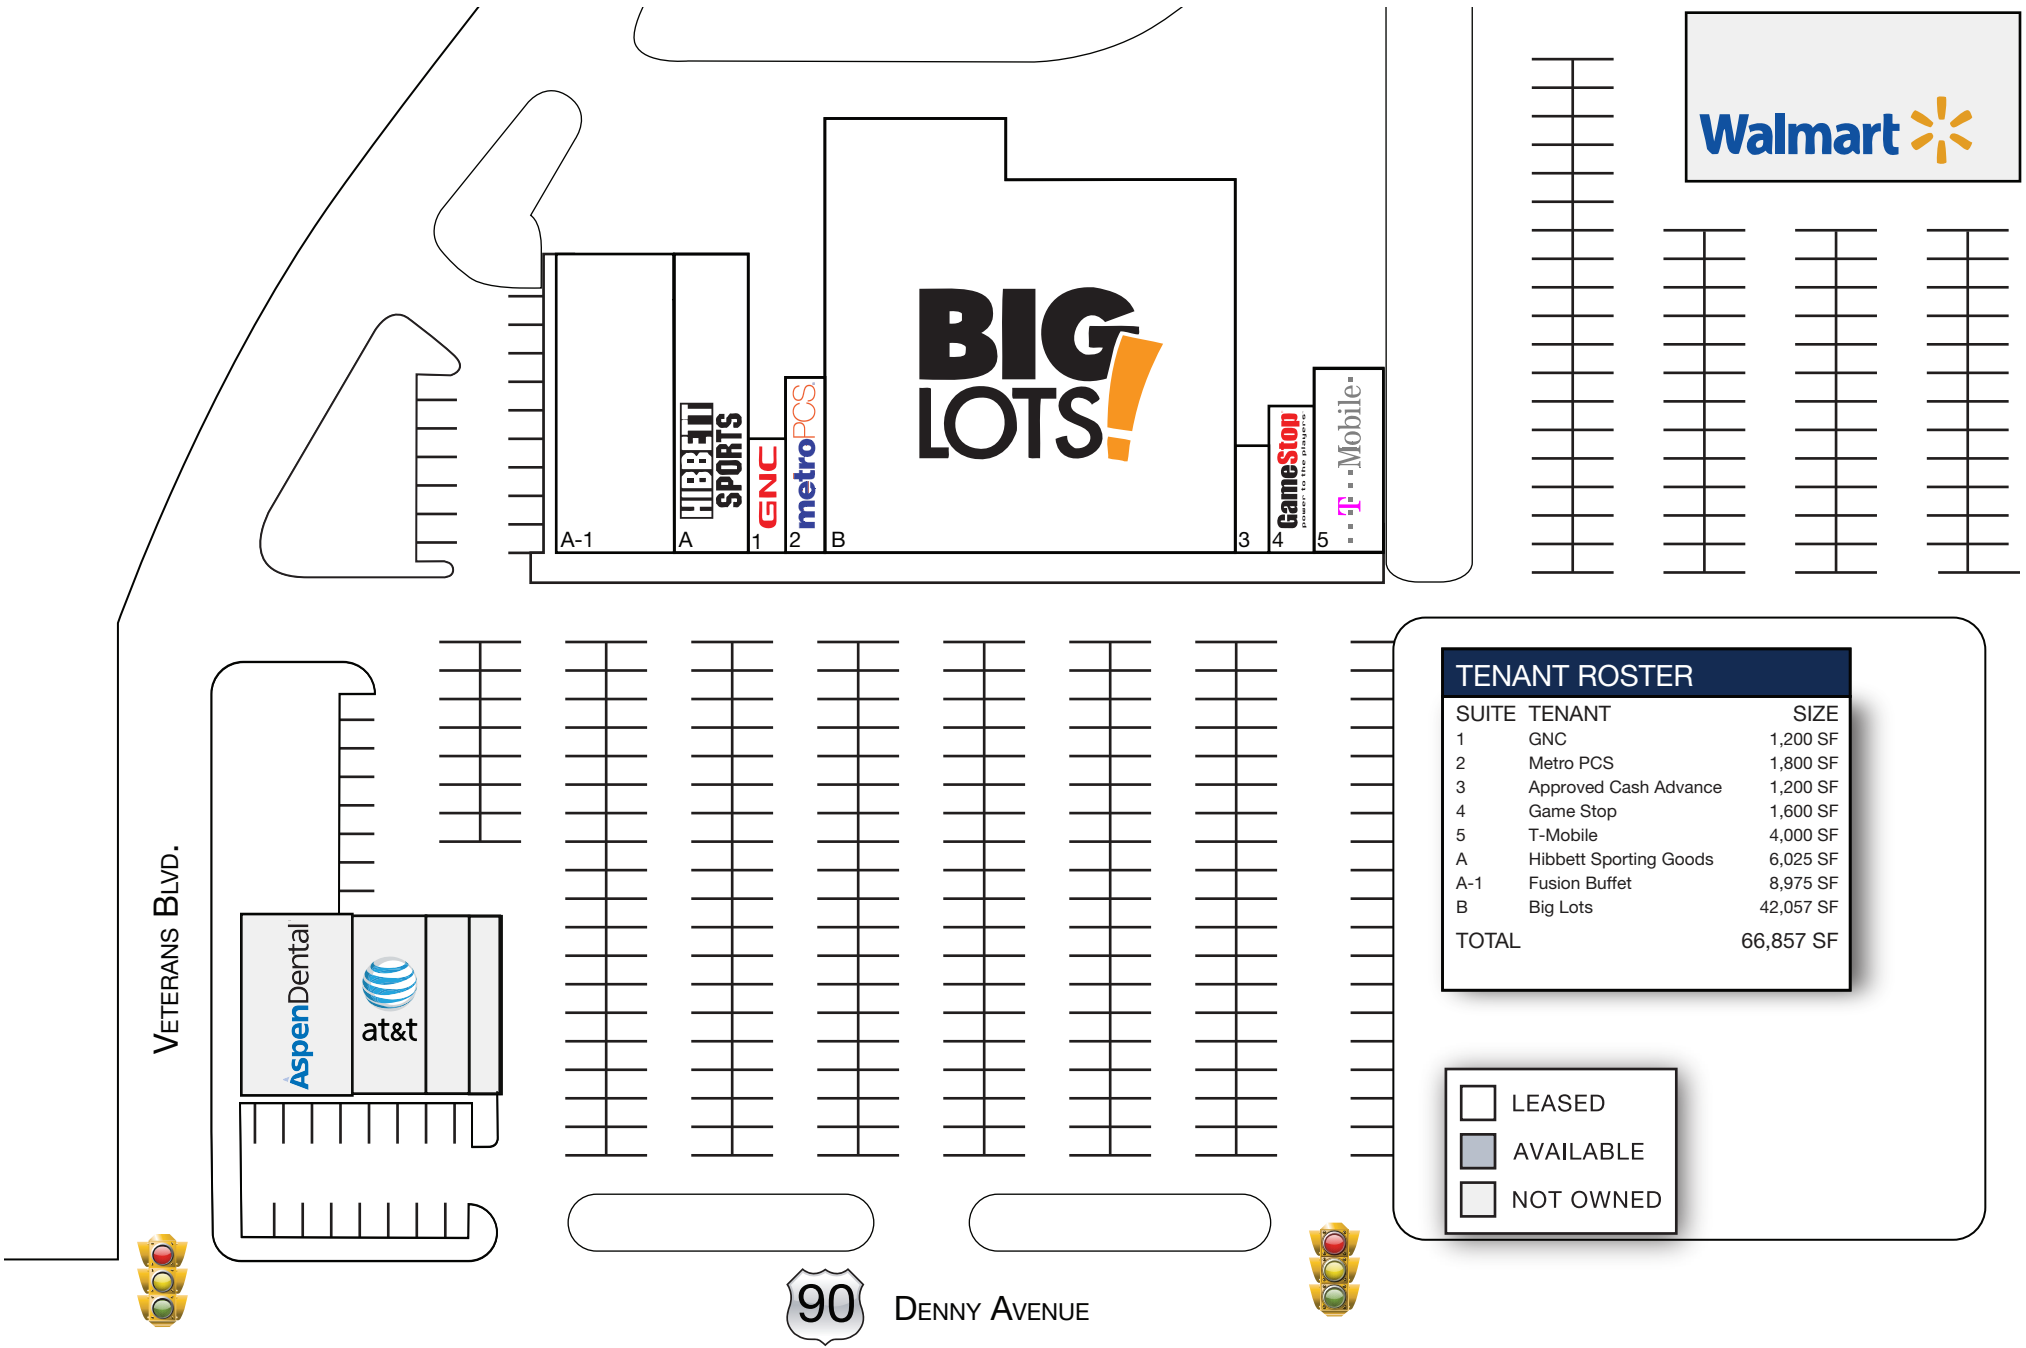

Shipyard Plaza

4201 Denny Avenue, Pascagoula, MS 39581

TENANT ROSTER		
SUITE	TENANT	SIZE
1	GNC	1,200 SF
2	Metro PCS	1,800 SF
3	Approved Cash Advance	1,200 SF
4	Game Stop	1,600 SF
5	T-Mobile	4,000 SF
A	Hibbett Sporting Goods	6,025 SF
A-1	Fusion Buffet	8,975 SF
B	Big Lots	42,057 SF
TOTAL		66,857 SF

- LEASED
- AVAILABLE
- NOT OWNED