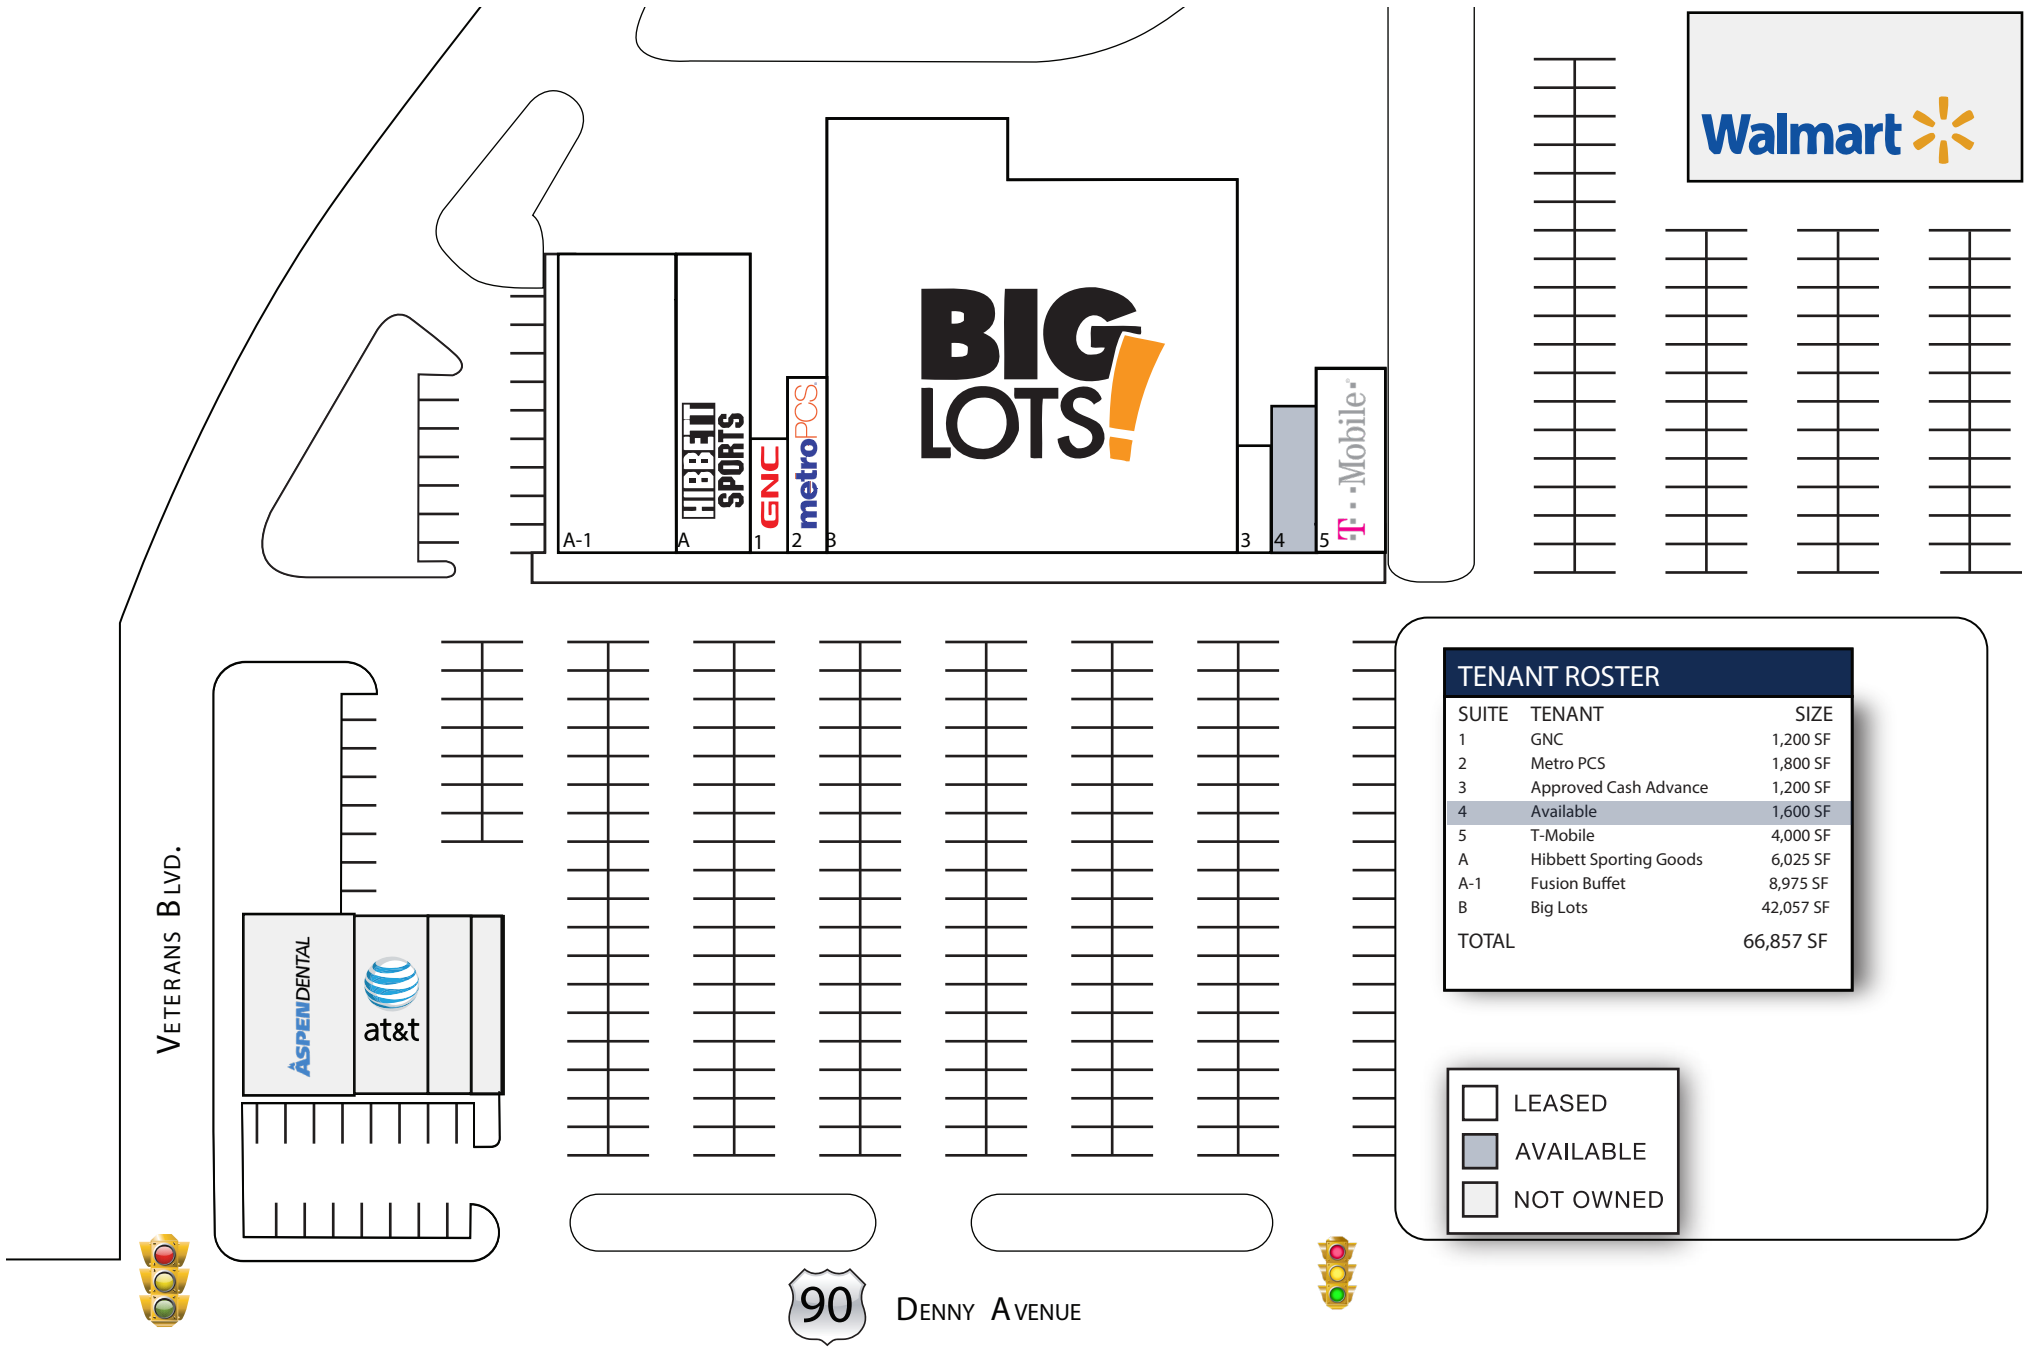

Shipyard Plaza

4201 Denny Avenue, Pascagoula, MS 39581

**BIG
LOTS!**

HIBBETT
SPORTS

GNC

metro PCS

T-Mobile

A-1

A

1

2

B

3

4

5

VETERANS BLVD.

ASPENTAL

DENNY AVENUE

TENANT ROSTER		
SUITE	TENANT	SIZE
1	GNC	1,200 SF
2	Metro PCS	1,800 SF
3	Approved Cash Advance	1,200 SF
4	Available	1,600 SF
5	T-Mobile	4,000 SF
A	Hibbett Sporting Goods	6,025 SF
A-1	Fusion Buffet	8,975 SF
B	Big Lots	42,057 SF
TOTAL		66,857 SF