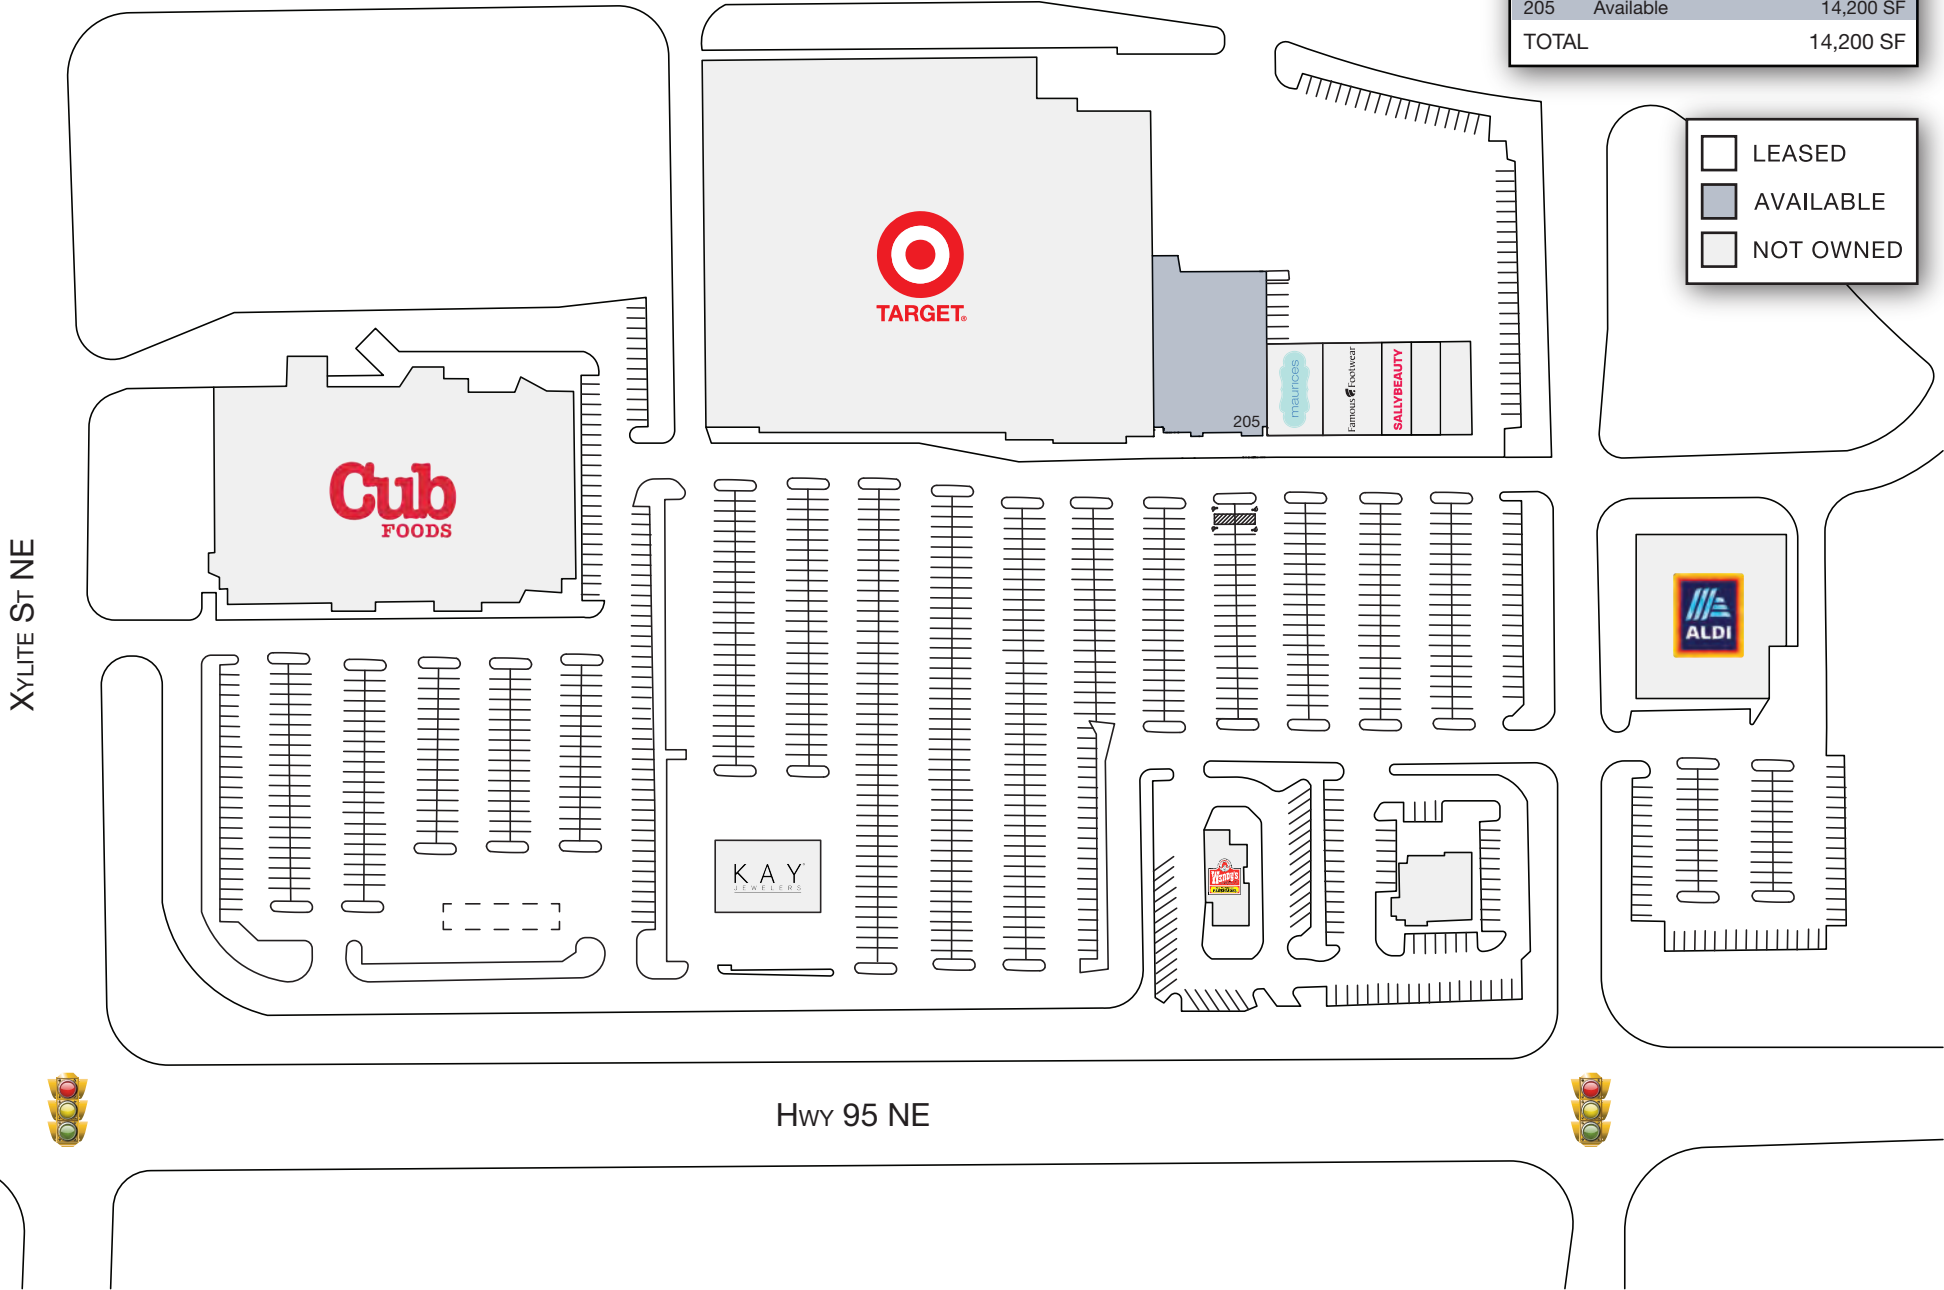

Cambridge Retail Center

205 Balsam Street North, Cambridge, MN 55008

TENANT ROSTER		
SUITE	TENANT	SIZE
205	Available	14,200 SF
TOTAL		14,200 SF

- LEASED
- AVAILABLE
- NOT OWNED

Hwy 95 NE