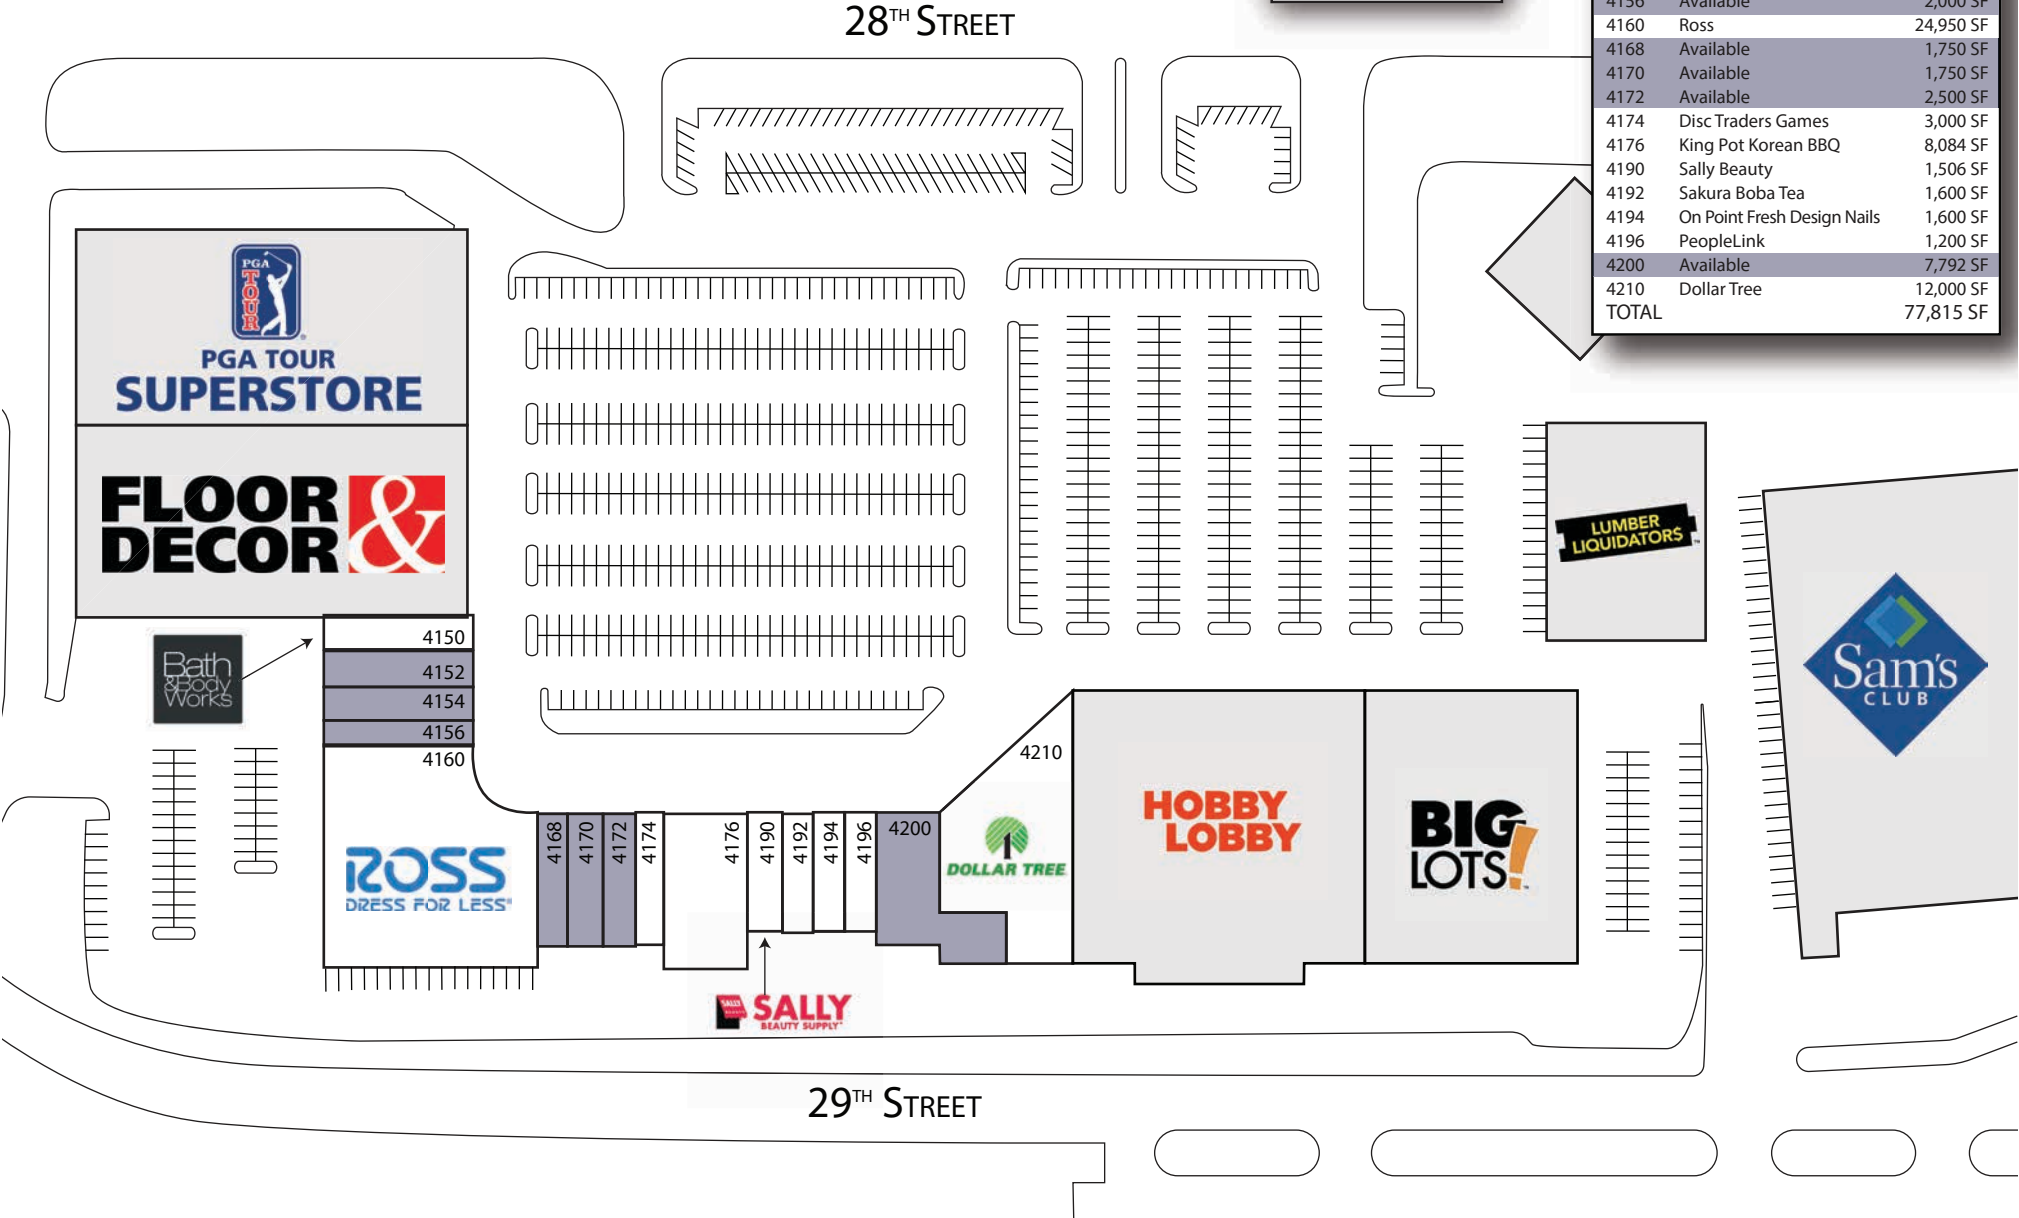

Kentwood Towne Center

4250 28th Street SE, Grand Rapids, MI 49512

LEASED
 AVAILABLE
 NOT OWNED

TENANT ROSTER		
SUITE	TENANT	SIZE
4150	Bath & Body Works	3,083 SF
4152	Available	3,000 SF
4154	Available	2,000 SF
4156	Available	2,000 SF
4160	Ross	24,950 SF
4168	Available	1,750 SF
4170	Available	1,750 SF
4172	Available	2,500 SF
4174	Disc Traders Games	3,000 SF
4176	King Pot Korean BBQ	8,084 SF
4190	Sally Beauty	1,506 SF
4192	Sakura Boba Tea	1,600 SF
4194	On Point Fresh Design Nails	1,600 SF
4196	PeopleLink	1,200 SF
4200	Available	7,792 SF
4210	Dollar Tree	12,000 SF
TOTAL		77,815 SF

PGA TOUR SUPERSTORE
FLOOR DECOR &

- 4150
- 4152
- 4154
- 4156
- 4160

ROSS
 DRESS FOR LESS®

- 4168
- 4170
- 4172
- 4174
- 4176
- 4190
- 4192
- 4194
- 4196
- 4200