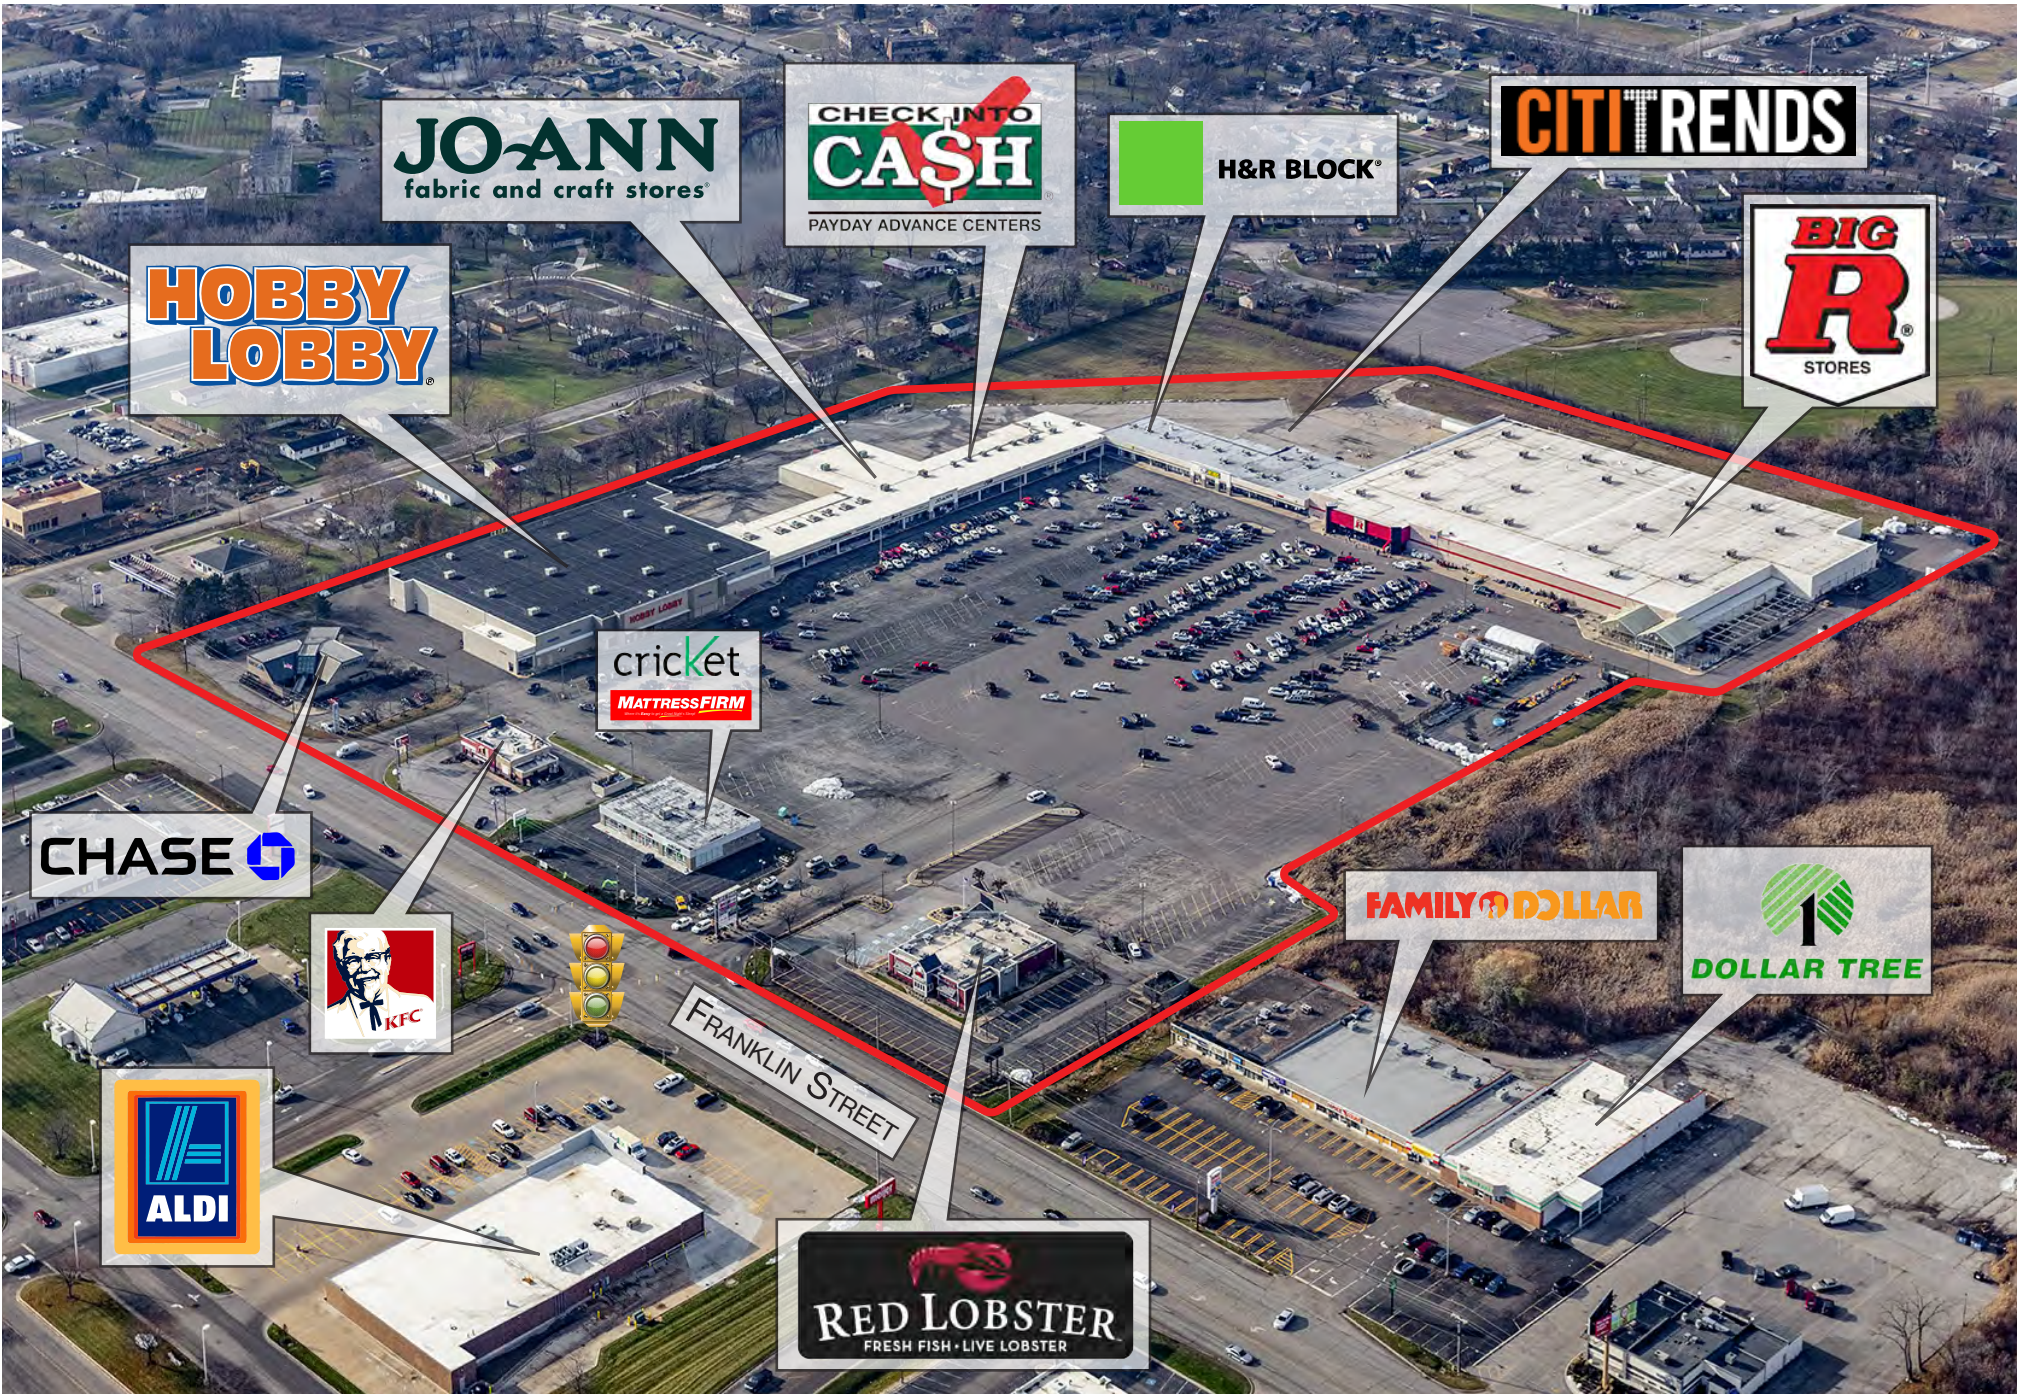

Lake Park Plaza

4301 S. Franklin Street, Michigan City, IN 46360

JO-ANN
fabric and craft stores®

CHECK INTO CASH
PAYDAY ADVANCE CENTERS

H&R BLOCK®

CITITRENDS

BIG R
STORES

HOBBY LOBBY

cricket
MATTRESS FIRM

CHASE

KFC

ALDI

FRANKLIN STREET

RED LOBSTER
FRESH FISH • LIVE LOBSTER

FAMILY DOLLAR

DOLLAR TREE