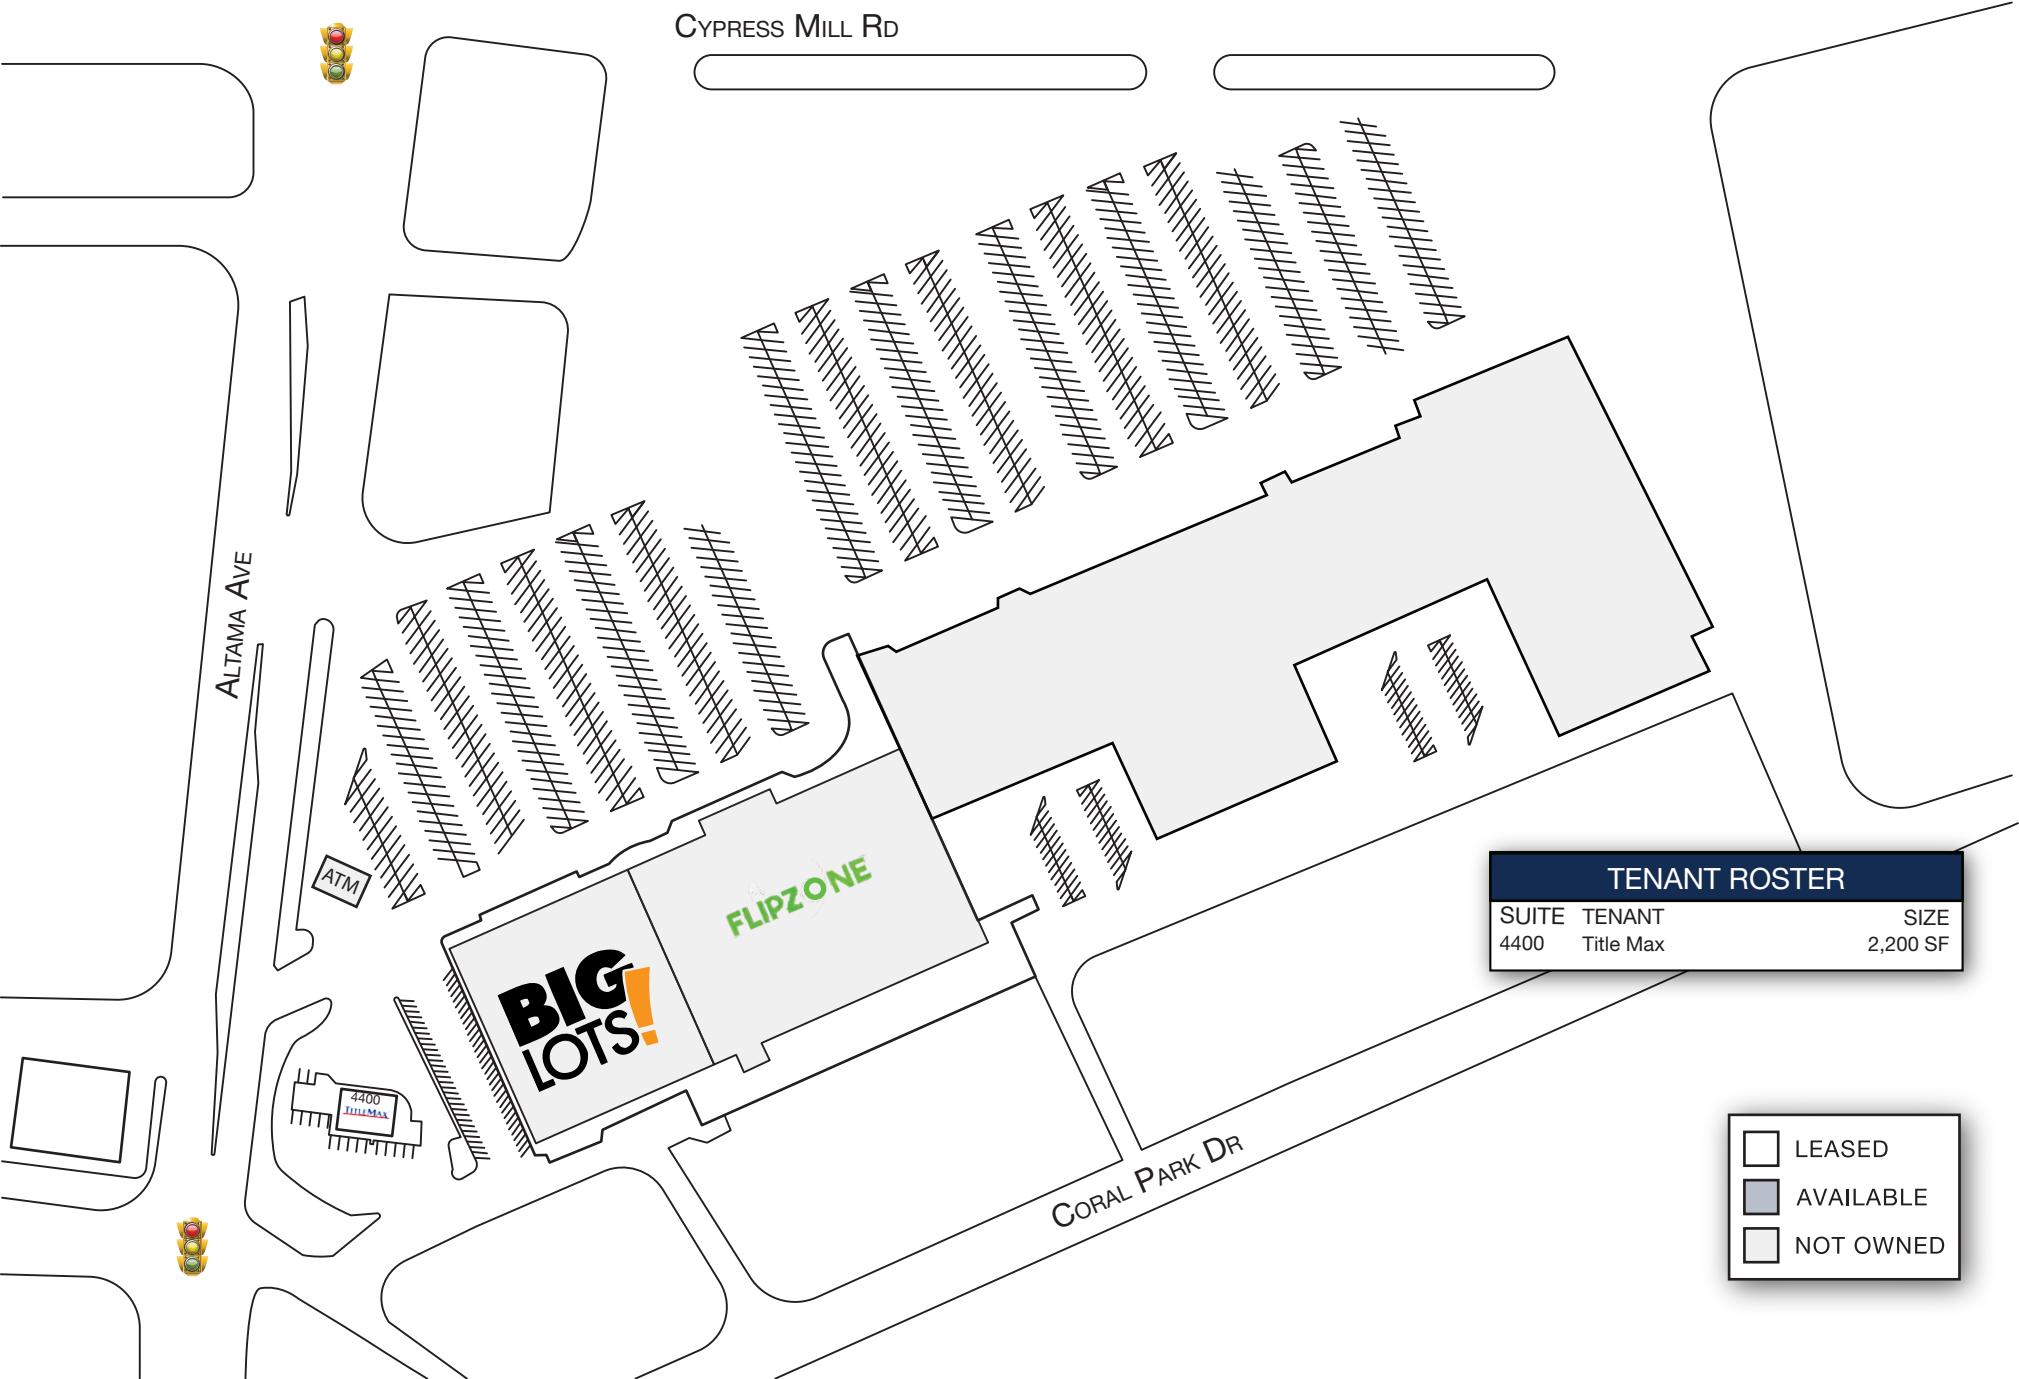

# Cypress Mill Square

4404 Altama Avenue, Brunswick, GA 31520

TENANT ROSTER		
SUITE	TENANT	SIZE
4400	Title Max	2,200 SF

	LEASED
	AVAILABLE
	NOT OWNED