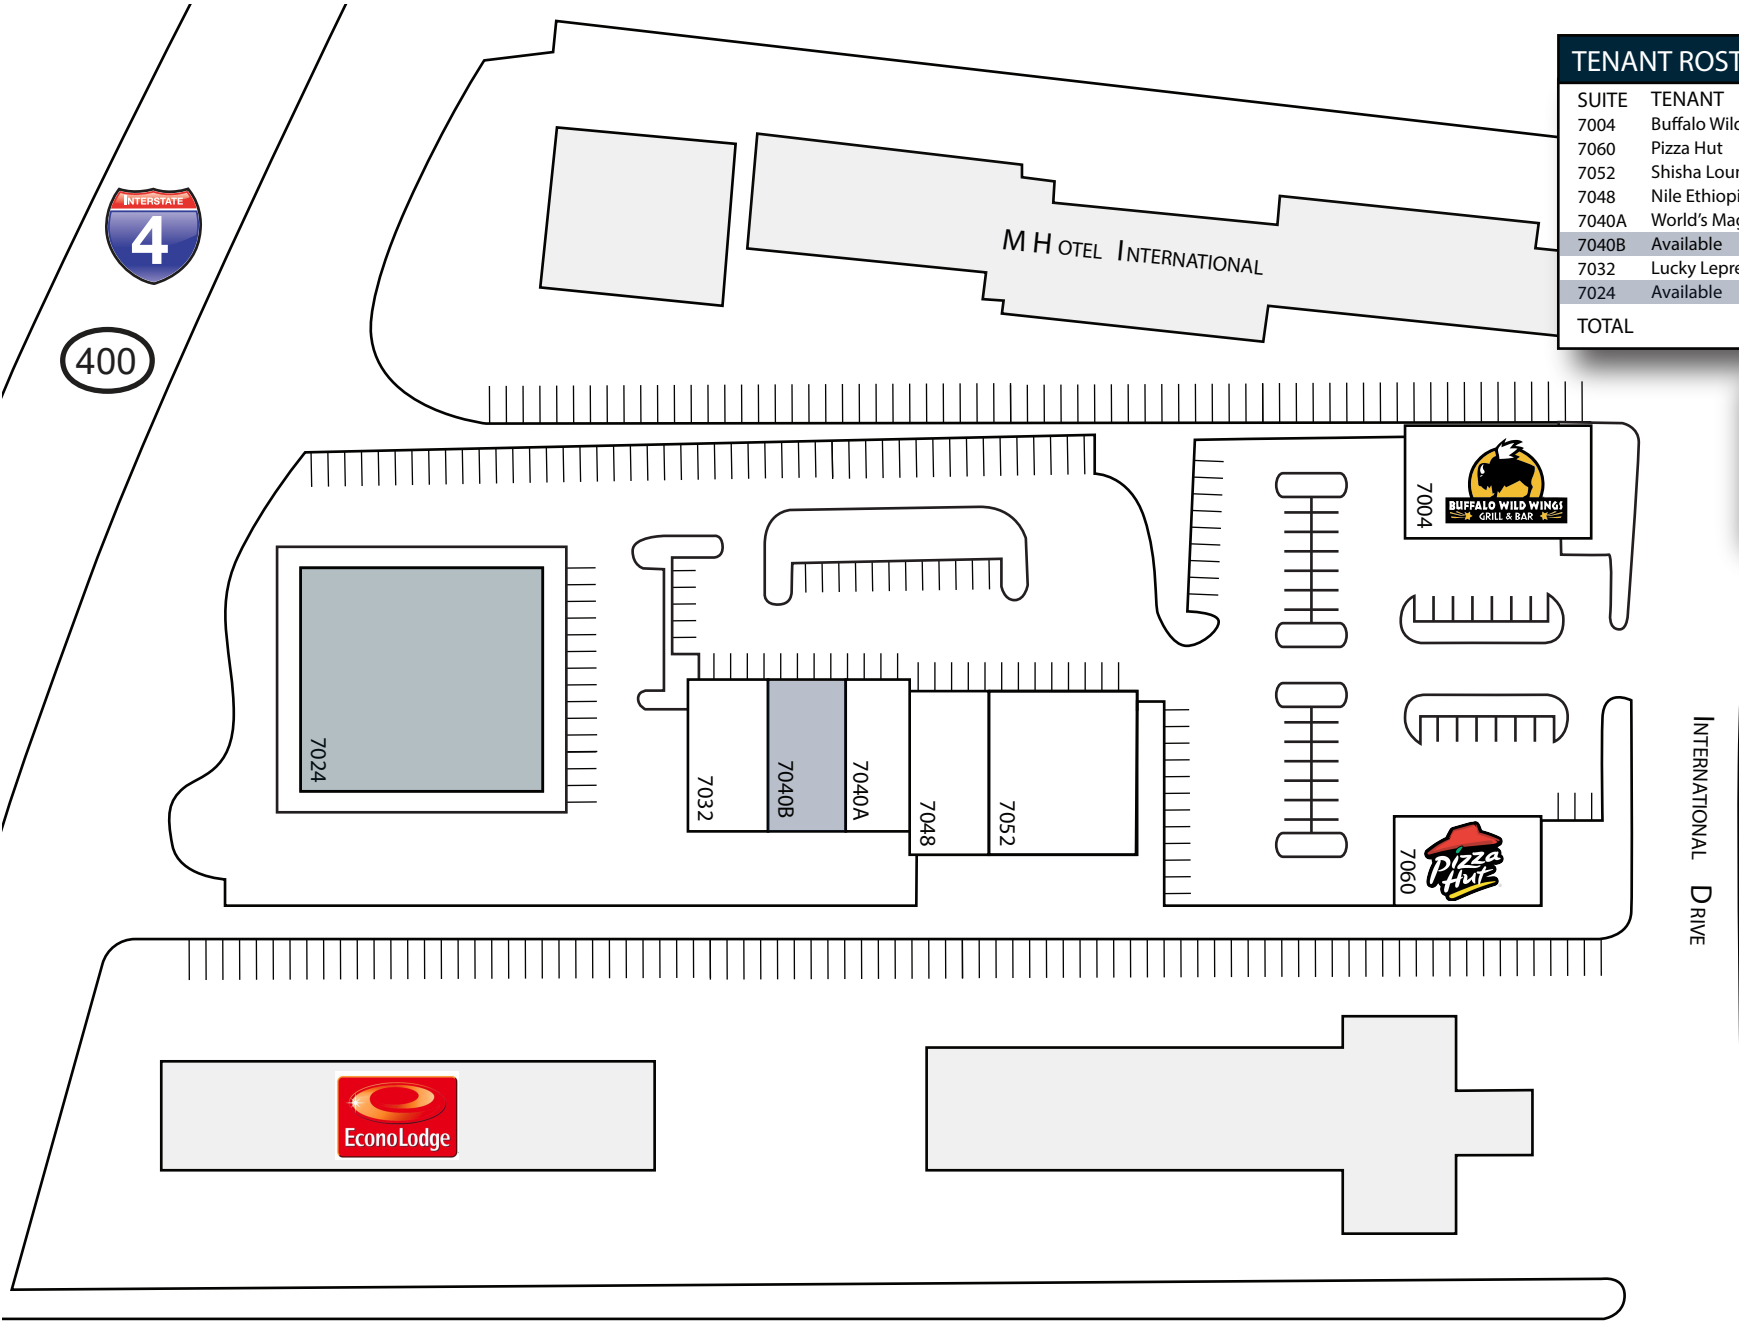

Orlando Retail Center

7004-7060 International Drive, Orlando, FL 32819

TENANT ROSTER		
SUITE	TENANT	SIZE
7004	Buffalo Wild Wings	5,187 SF
7060	Pizza Hut	3,012 SF
7052	Shisha Lounge	5,250 SF
7048	Nile Ethiopian	3,150 SF
7040A	World's Magic Restaurant	1,400 SF
7040B	Available	3,430 SF
7032	Lucky Leprechaun Pub	3,140 SF
7024	Available	13,295 SF
TOTAL		37,864 SF

- LEASED
- AVAILABLE
- NOT OWNED

400

INTERNATIONAL DRIVE

TENANT ROSTER		
SUITE	TENANT	SIZE
7004	Buffalo Wild Wings	5,187 SF
7060	Pizza Hut	3,012 SF
7052	Shisha Lounge	5,250 SF
7048	Nile Ethiopian	3,150 SF
7040A	World's Magic Restaurant	1,400 SF
7040B	Available	3,430 SF
7032	Lucky Leprechaun Pub	3,140 SF
7024	Available	13,295 SF
TOTAL		37,864 SF