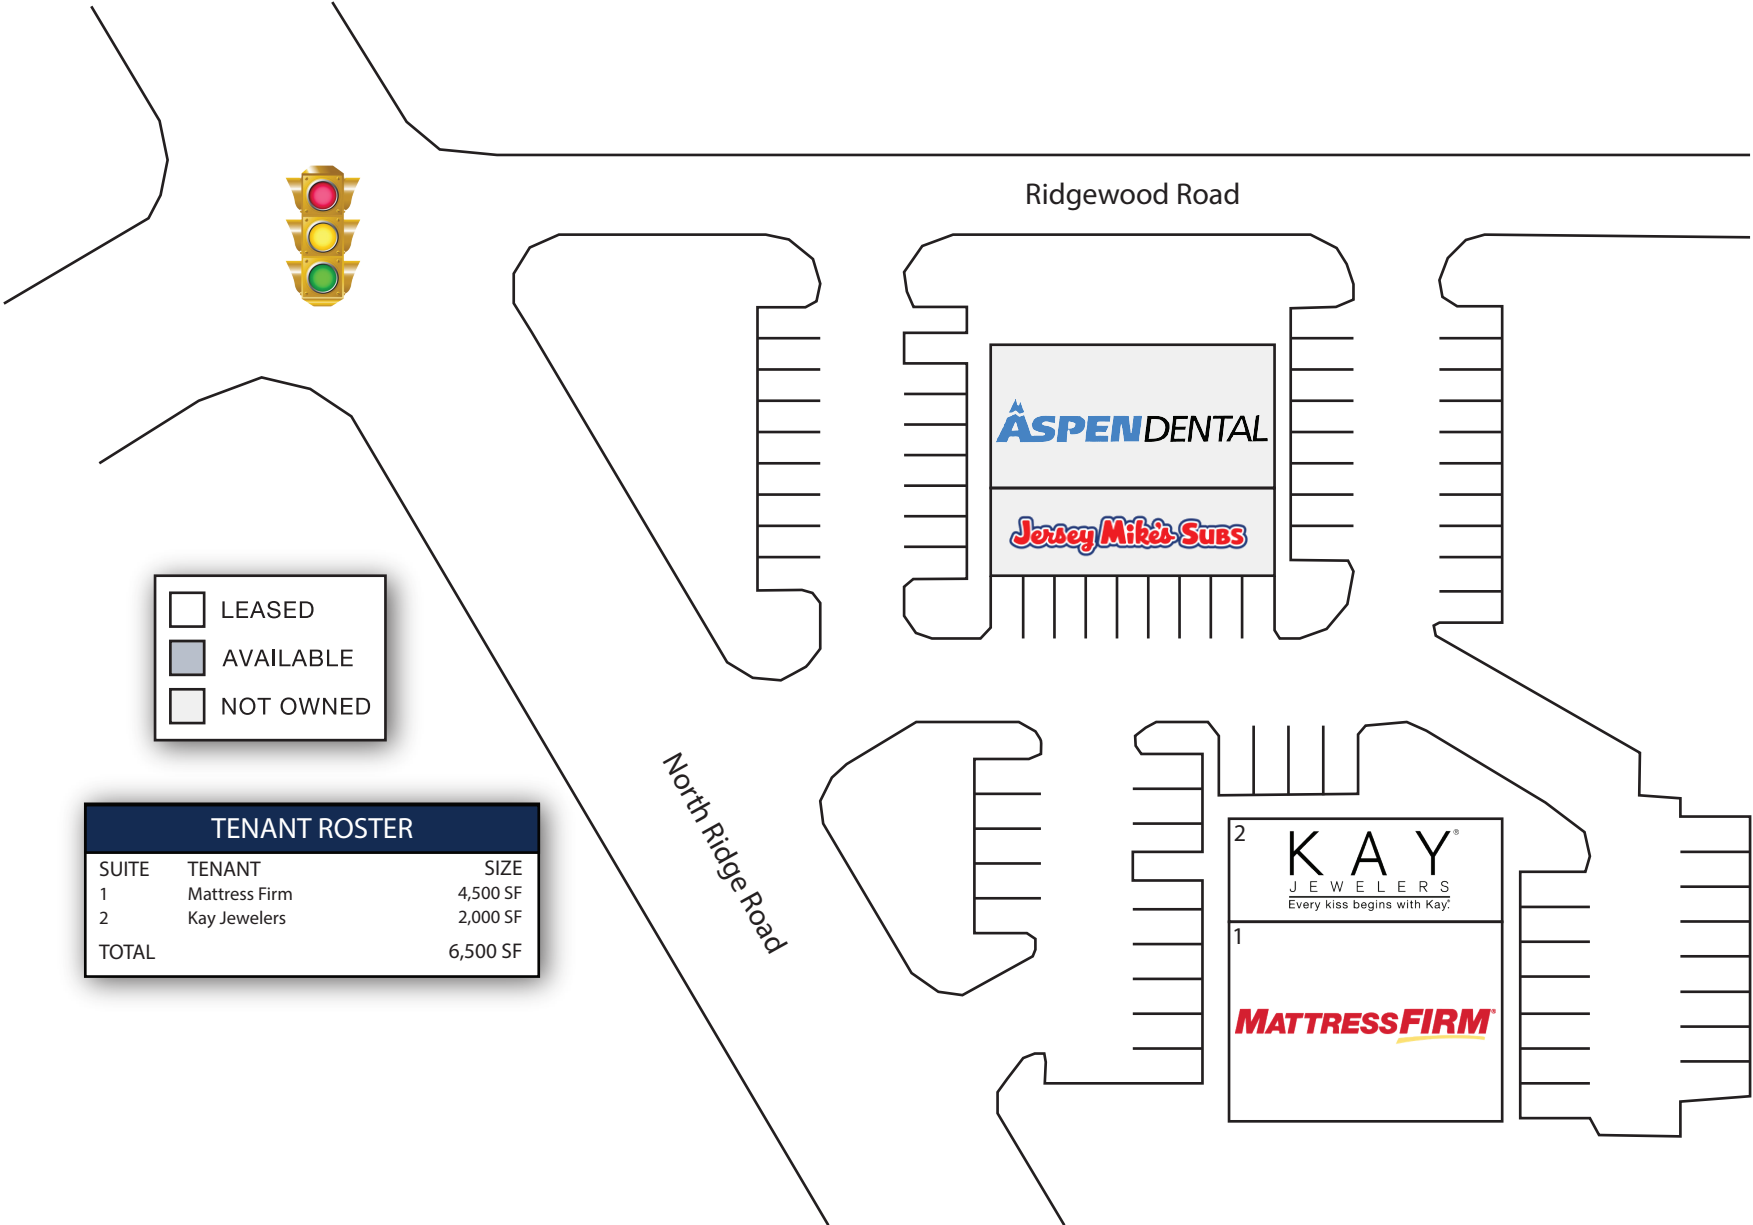

Mattress Firm & Kay Jewelers

3214 N Ridge Rd E, Ashtabula, OH

<input type="checkbox"/>	LEASED
<input type="checkbox"/>	AVAILABLE
<input type="checkbox"/>	NOT OWNED

TENANT ROSTER		
SUITE	TENANT	SIZE
1	Mattress Firm	4,500 SF
2	Kay Jewelers	2,000 SF
TOTAL		6,500 SF