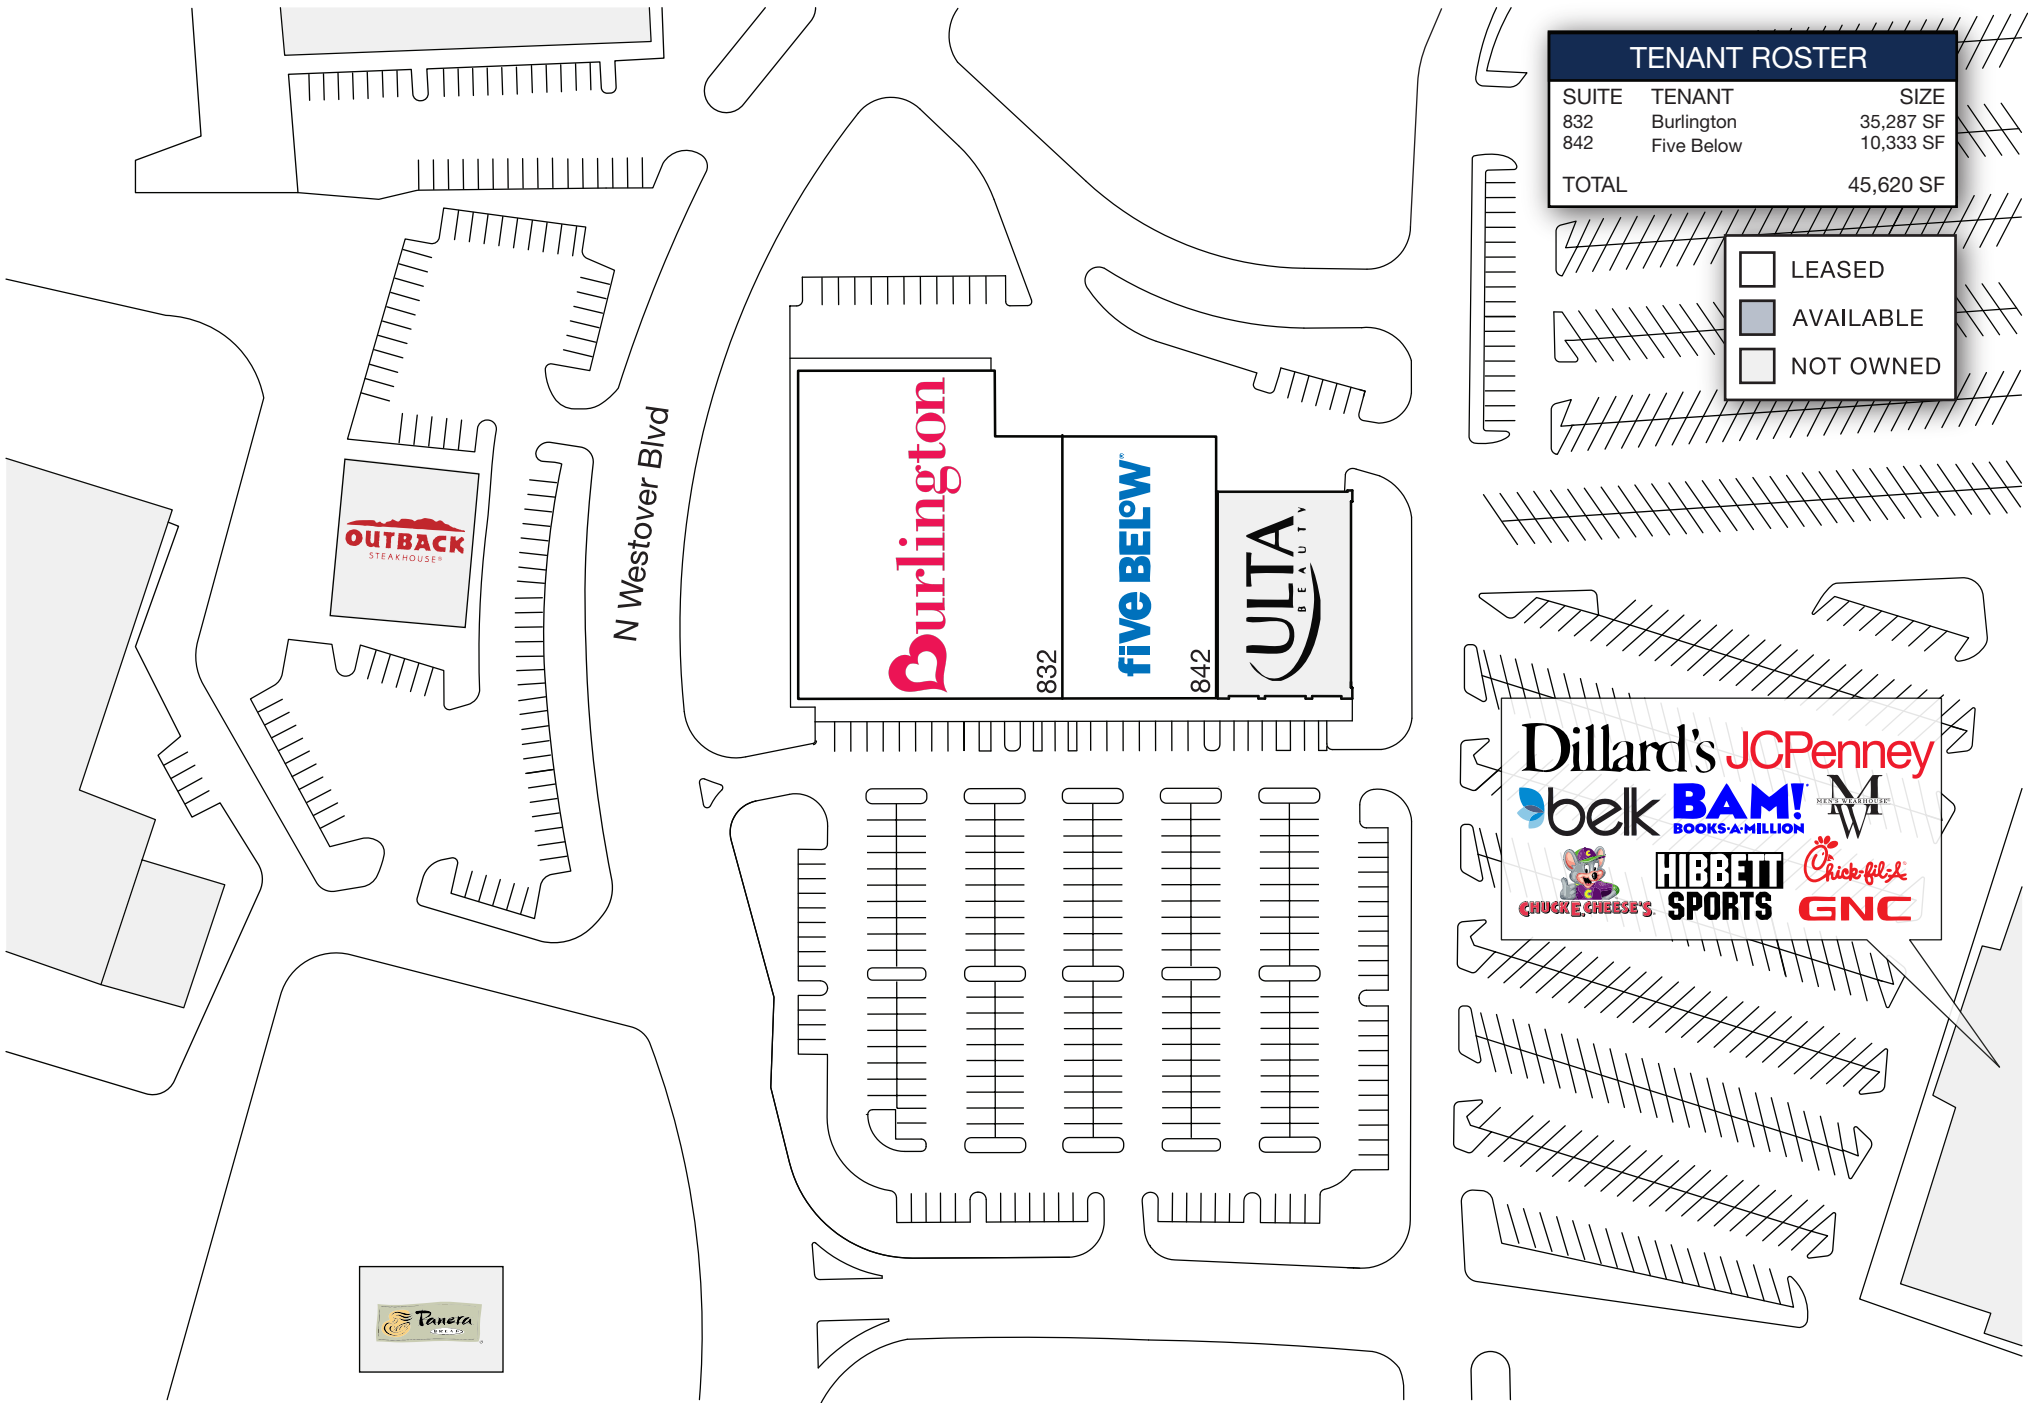

# Albany Crossing

832 N. Westover Blvd, Albany, GA 31707

TENANT ROSTER		
SUITE	TENANT	SIZE
832	Burlington	35,287 SF
842	Five Below	10,333 SF
TOTAL		45,620 SF

- LEASED
- AVAILABLE
- NOT OWNED

N Westover Blvd

Burlington

832

five BELOW

842

ULTA BEAUTY